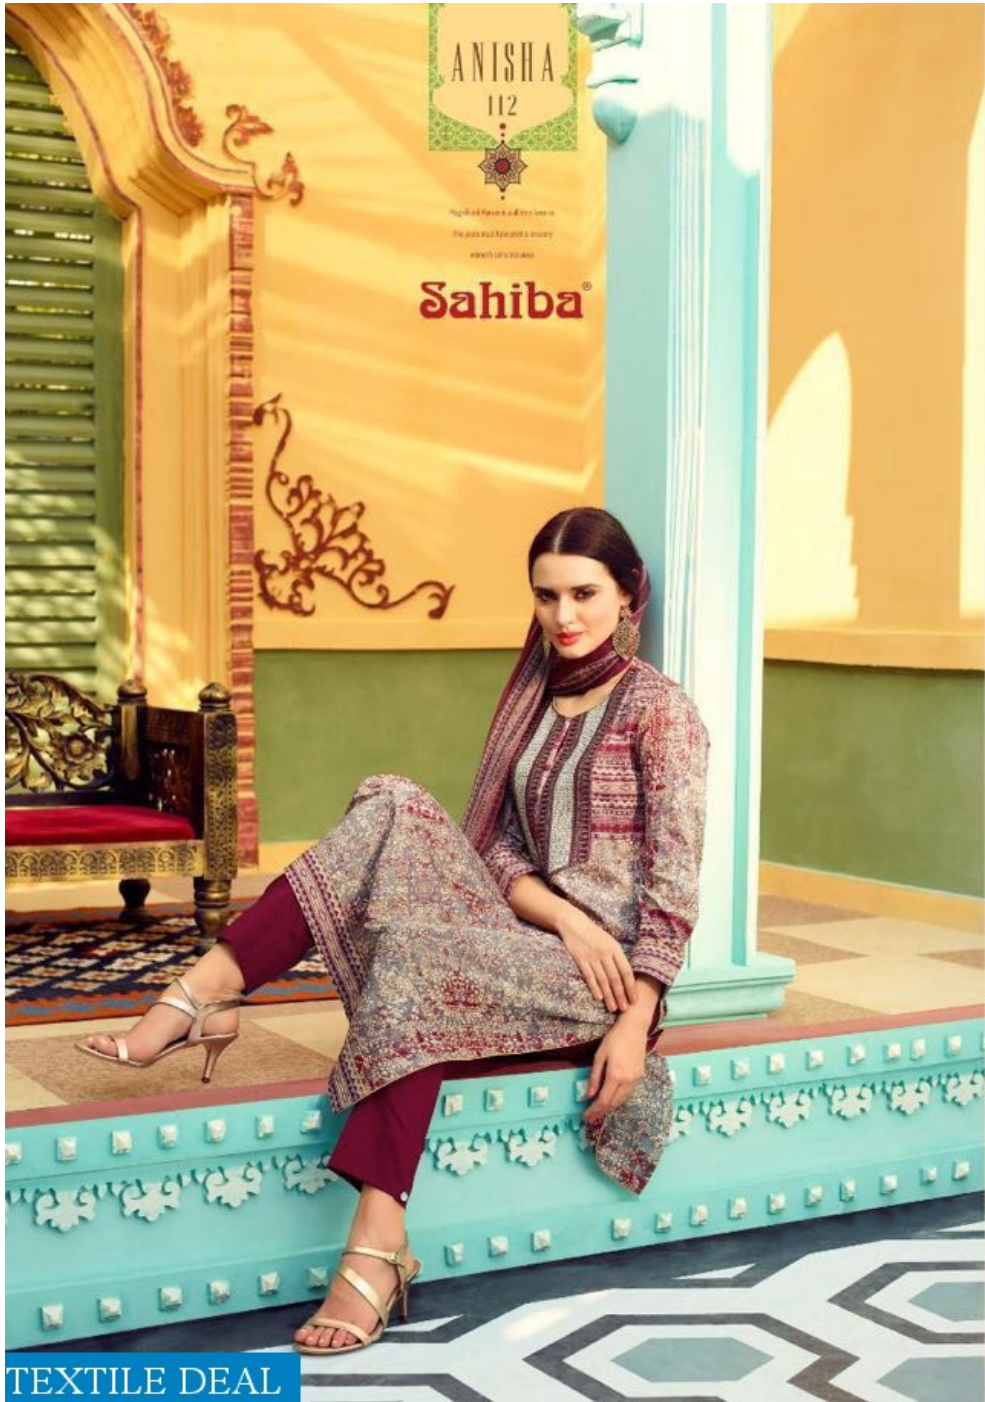

TEXTILE DEAL