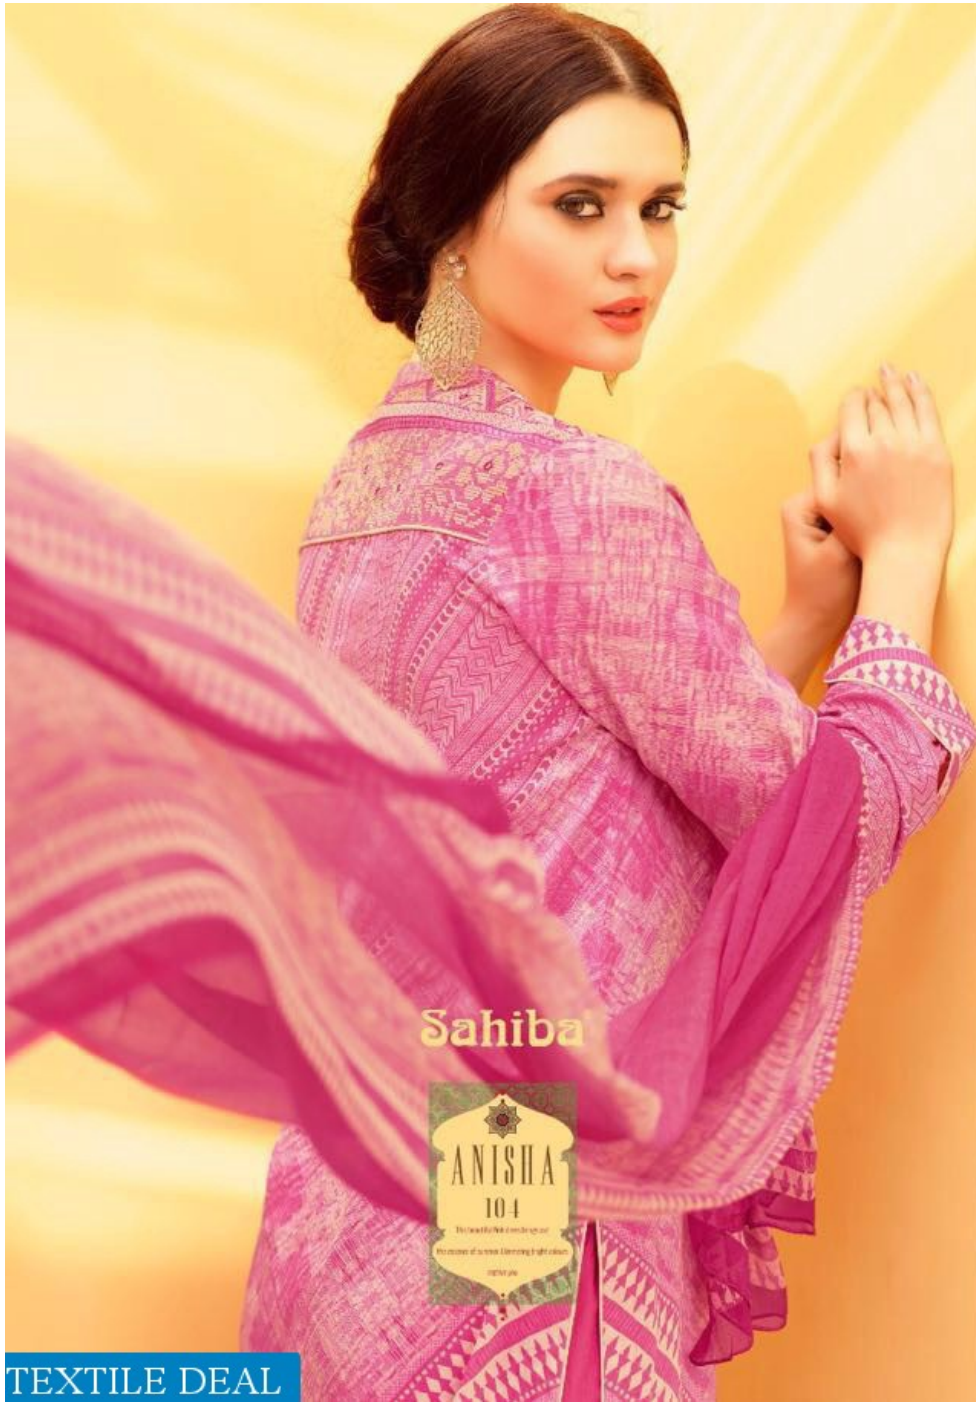

ANISHA ... 107

ANISHA ... 108

ANISHA ... 109

Sahiba