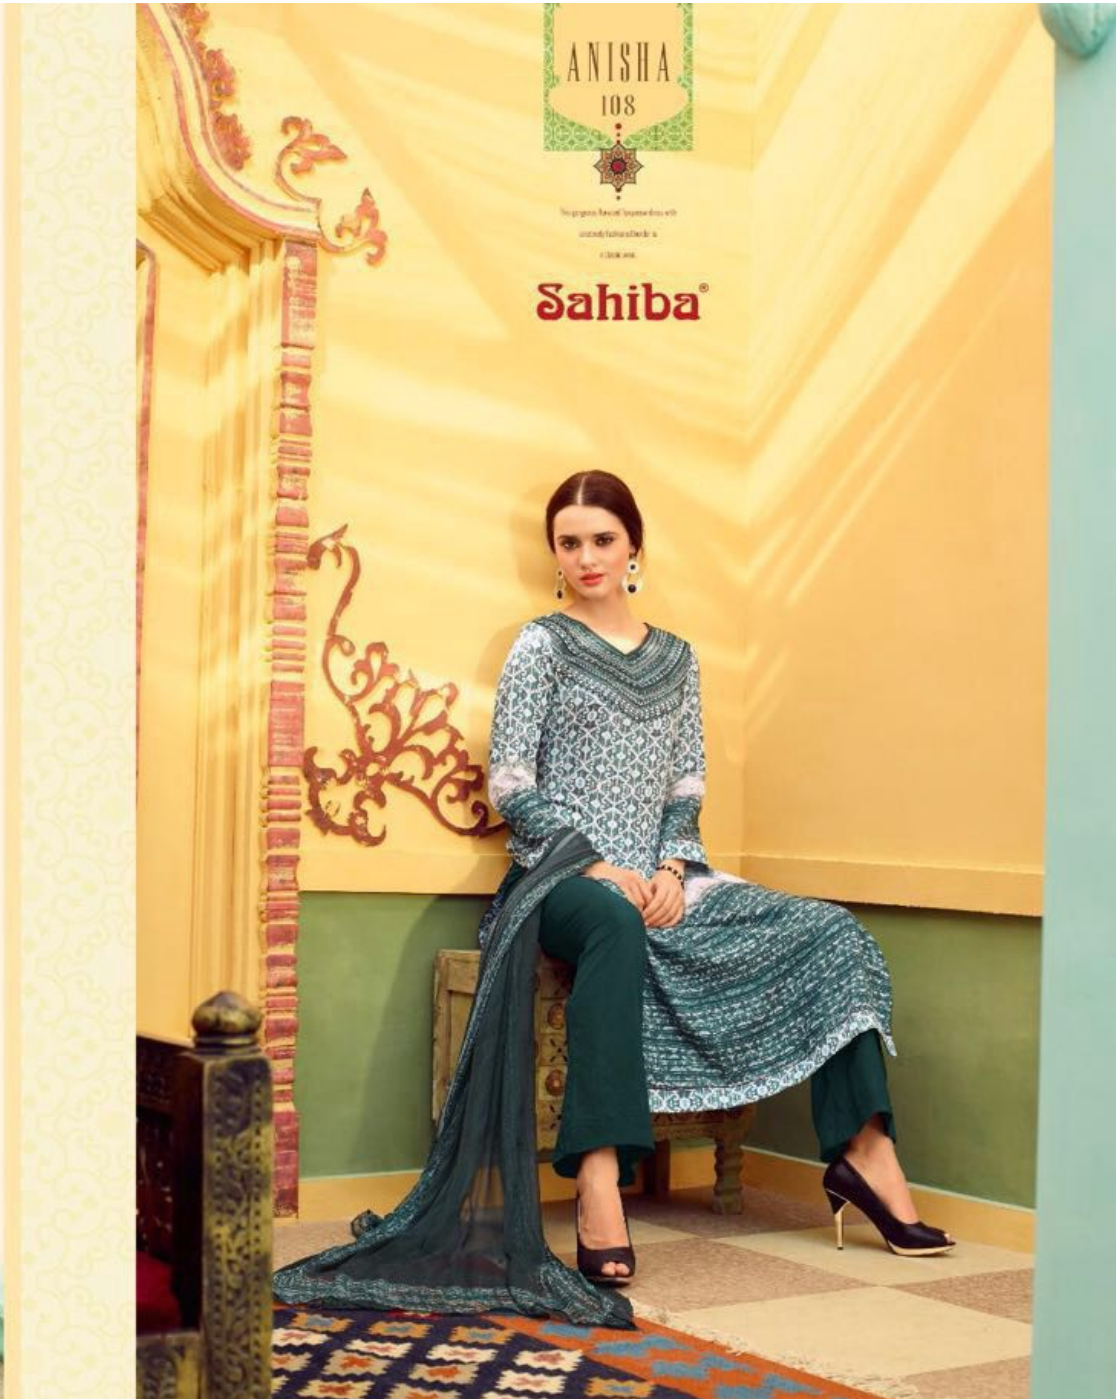

Anisha
Sahiba®

TEXTILE DEAL

ANISHA
III

Sahiba®

TEXTILE DEAL

TEXTILE DEAL

ANISHA
103

Material: 100% Polyester
Sleeve Length: Long
Fabric: 100% Polyester

Sahiba®

Sahiba®

TEXTILE DEAL

Sahiba®

TEXTILE DEAL

ANISHA
108

The perfect blend of tradition and style
with contemporary fashion.

Sahiba®