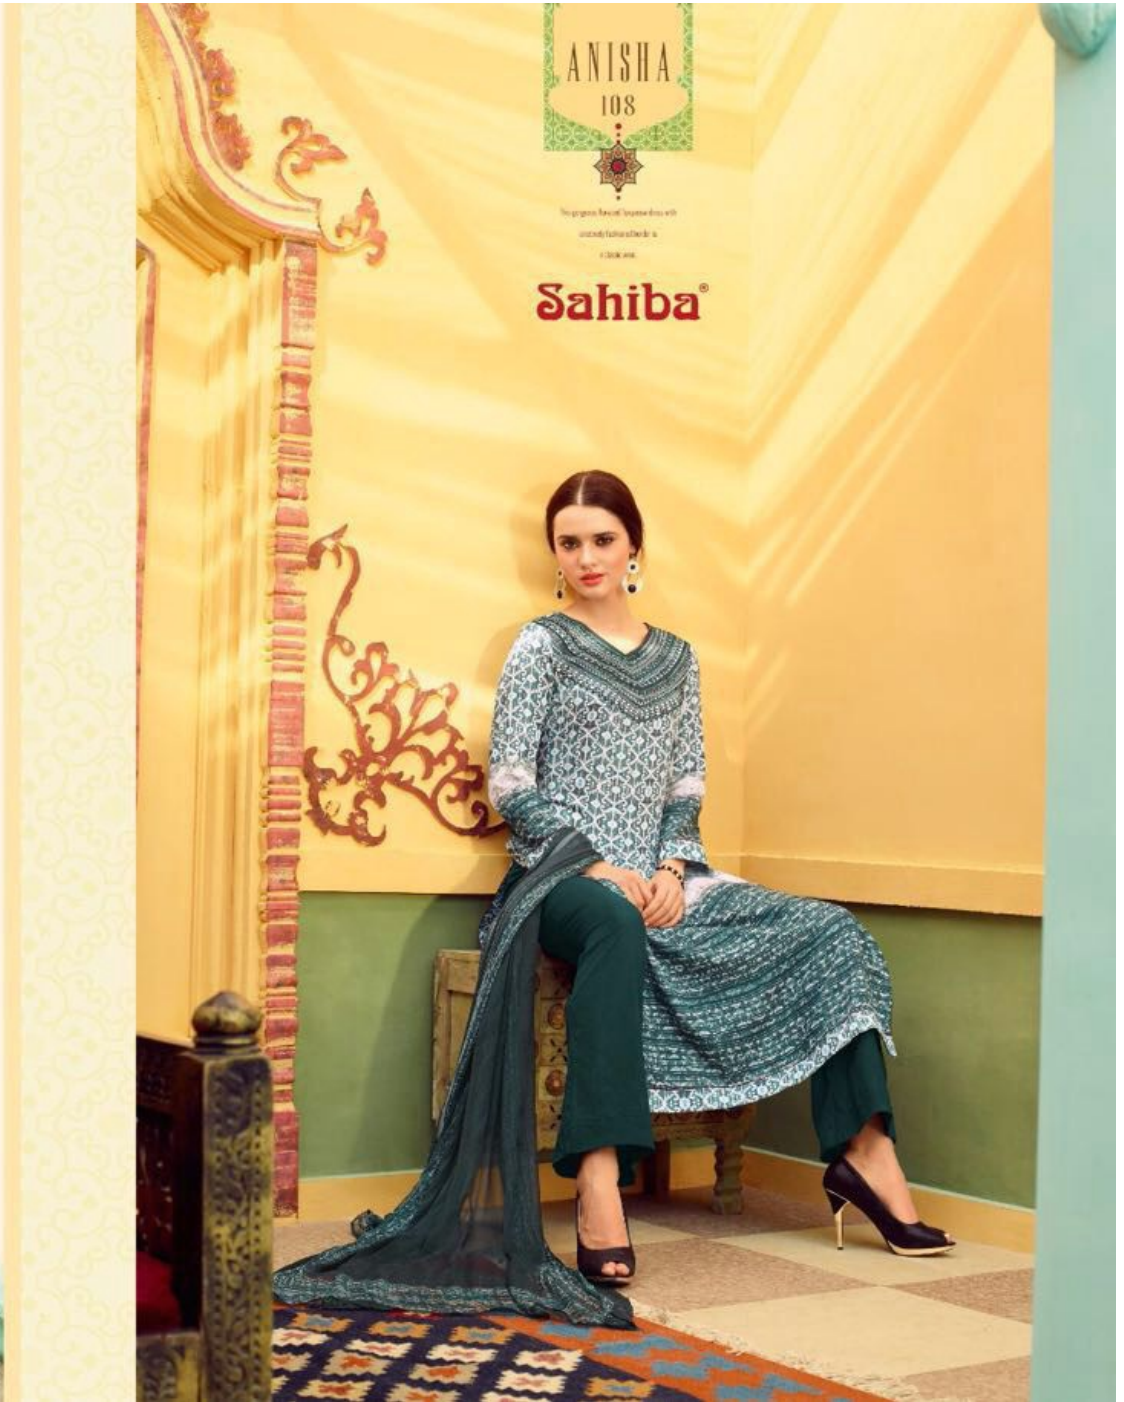

TEXTILE DEAL