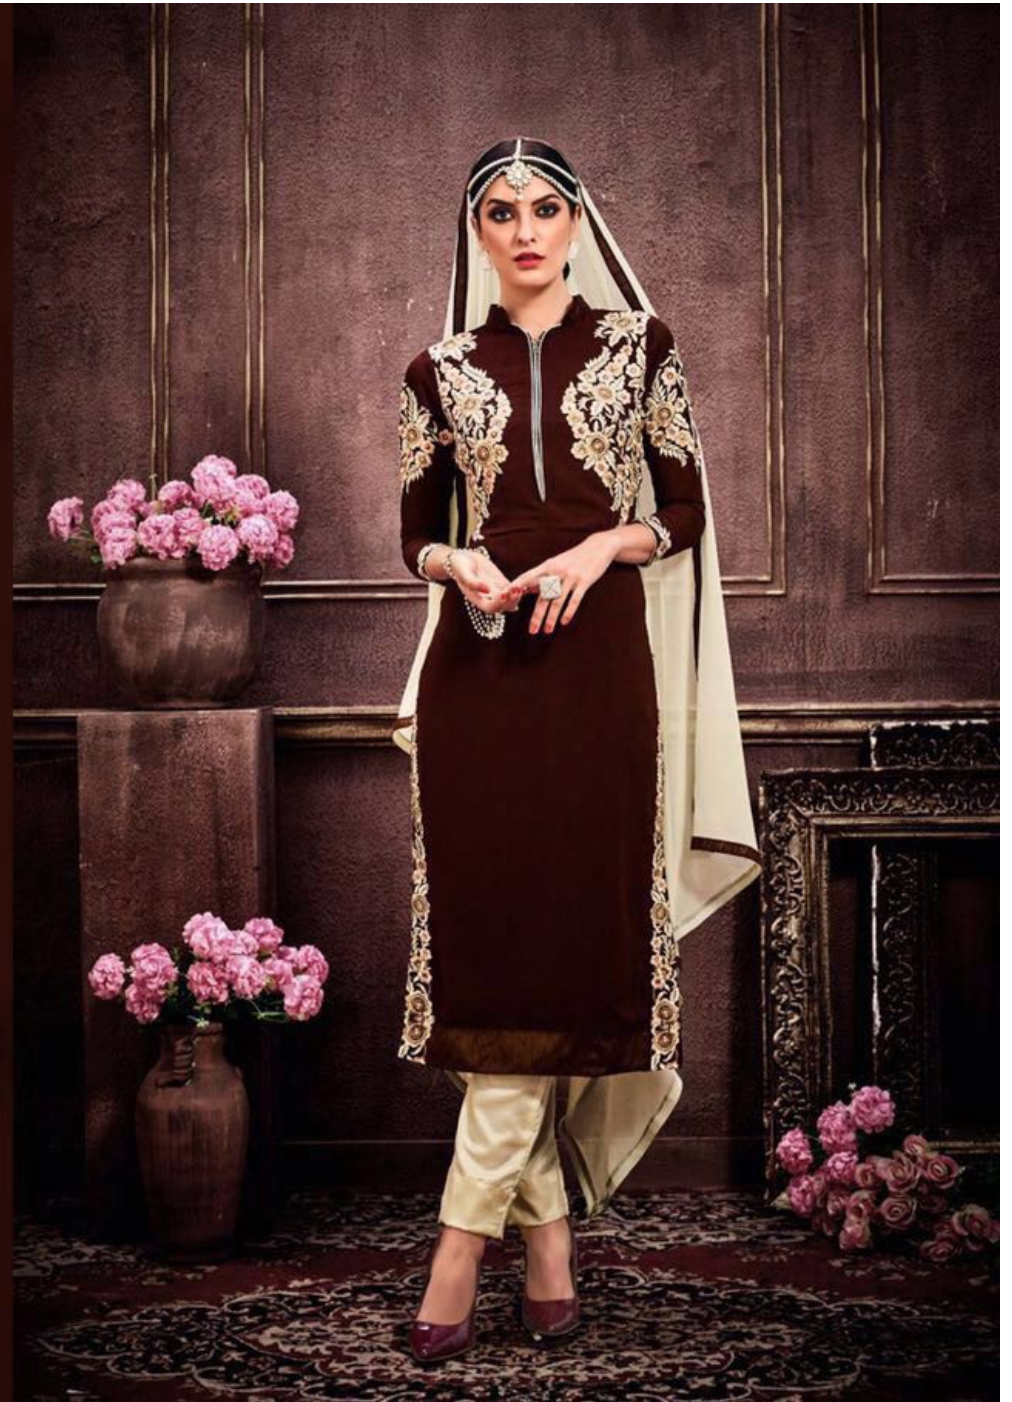

Look
YOUR WAY AS
ROSS IN AN
NEW INDIAN
SECTION.

4026

CELEBRATE YOUR CLASSY SIDE WITH THIS PERFECT
CONCOCTION OF CHIC STYLE.

TEXTILE DEAL

S sarvāda
CREATION

Fashion News
A WHOLE NEW DIMENTION IN COOL
LIGHT YELLOW SEASON COLOURED DRESS