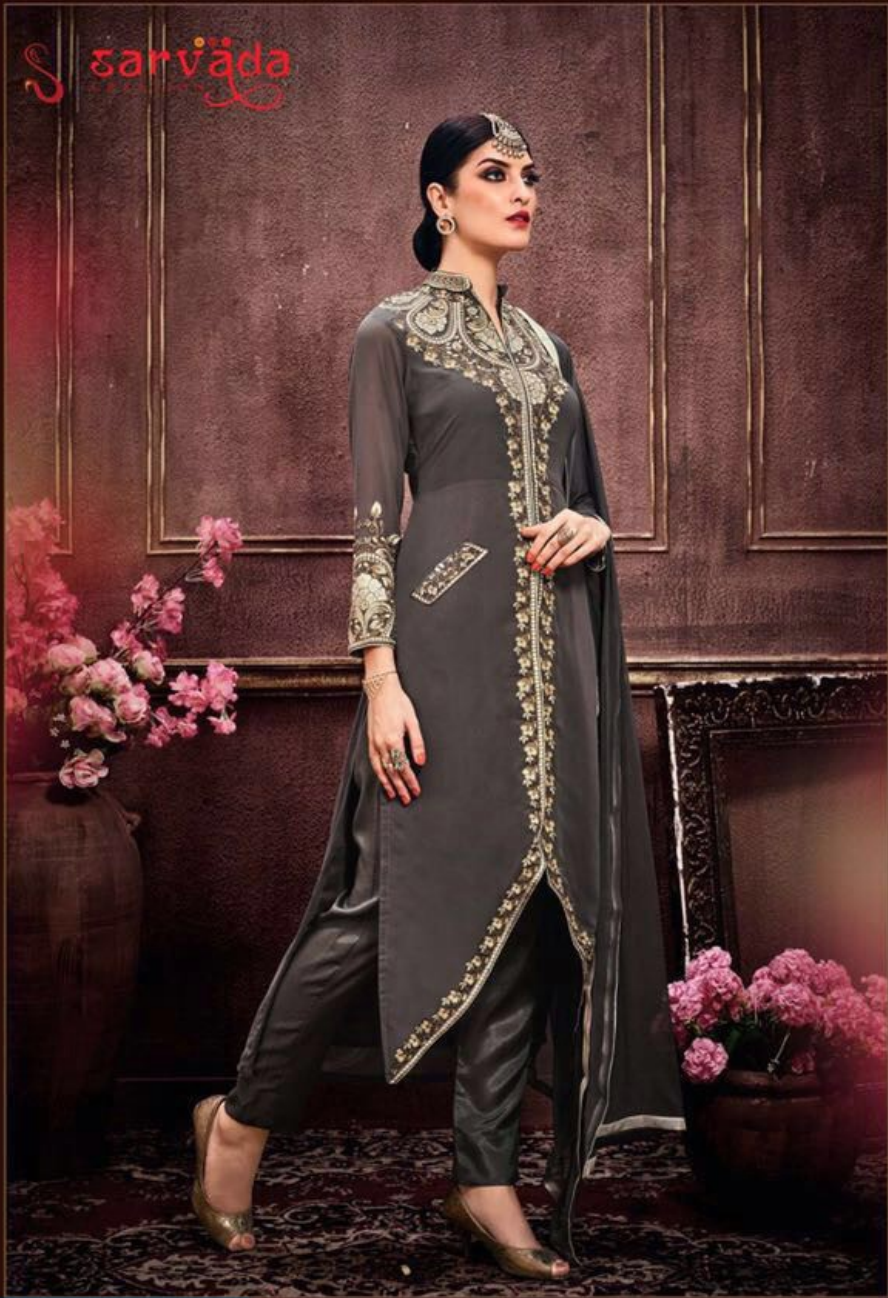

sarvāda

TEXTILE DEAL

4024

Royal Look

TURN EVERY HEAD YOUR WAY AS YOU STROLL ACROSS
IN AN OUTFIT FROM THE NEW INDIAN CROSS COLLECTION

Sarvāda
CREATION

4025

Glory Look
TURN EVERY HEAD YOUR WAY AS
YOU STROLL ACROSS IN AN
OUTFIT FROM THE NEW INDIAN
CROSS COLLECTION.