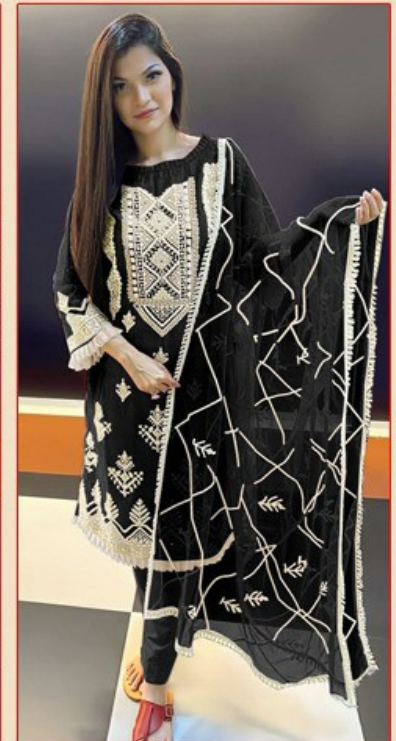

TOP:- HEAVY ORGANZA WITH
HEAVY EMBROIDERED
DUPATTA:- BUTTERFLY NET
BOTTOM / INNER:- SANTOON

SAFINAZ

1013-D

TEXTILE DEAL

SAFINAZ

TOP:- HEAVY ORGANZA WITH
HEAVY EMBROIDERED
DUPATTA:- BUTTERFLY NET
BOTTOM / INNER:- SANTOON

TEXTILE DEAL

1013-B

1013-C

1013-D

1013-E

TOP:- HEAVY ORGANZA WITH
HEAVY EMBROIDERED
DUPATTA:- BUTTERFLY NET
BOTTOM / INNER:- SANTOON

SAFINAZ

1013-C