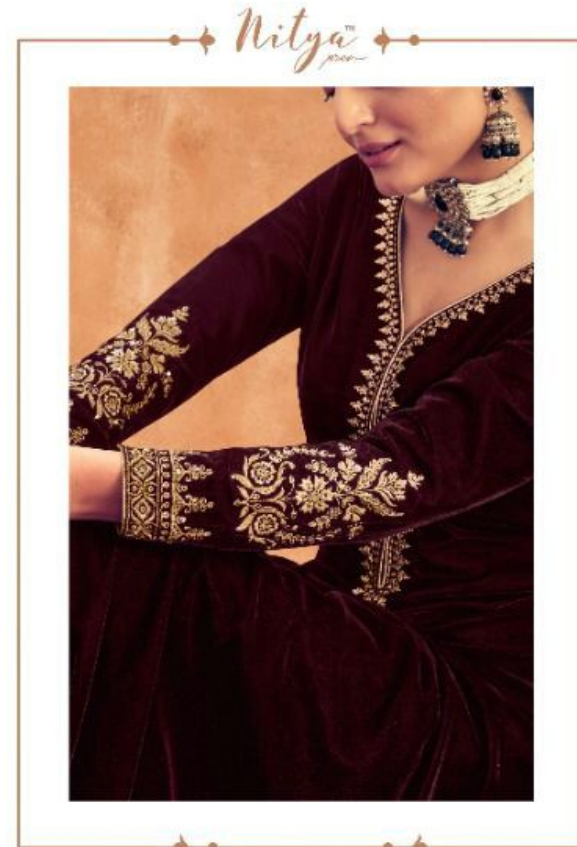

VEERA

TEXTILE DEAL

10000-E

VEERA

10000-A

10000-B

10000-C

10000-D

TEXTILE DEAL

TEXTILE DEAL

VEERA

Galactic glow

HIGHLIGHTED CHEEKBONES MAKE FOR THE MOST LOW-KEY YET HIGH-IMPACT LOOKS

TEXTILE DEAL

Nitya

10000-A