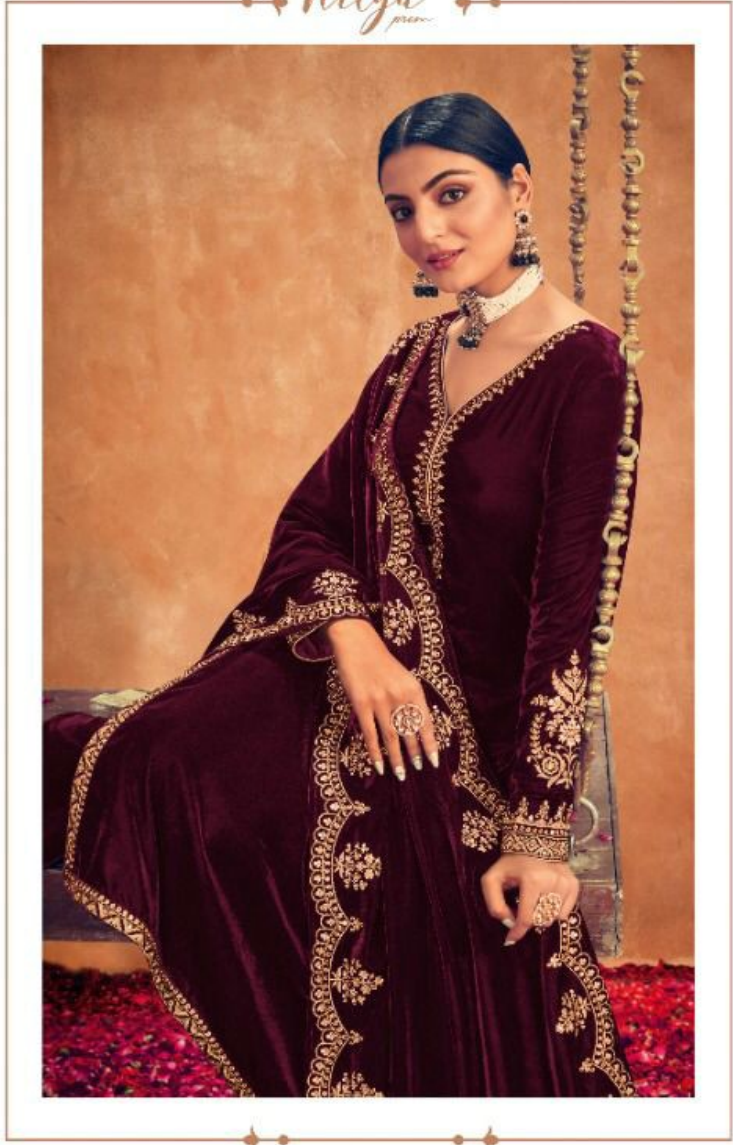

Nitya

10000-E

TEXTILE DEAL