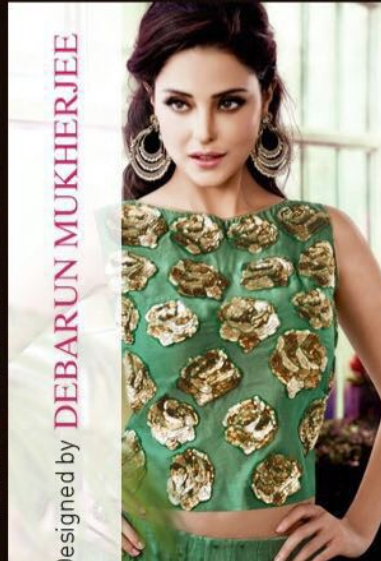

FORM™
debarun

ROSARIUM LEHENGA CHOLI COLLECTION

STYLE NO.
1010

ROSARIUM LEHENGA CHOLI COLLECTION

TEXTILE DEAL

FORM.
debarun

ROSARIUM LEHENGA CHOLI COLLECTION

JINAAM[®]
DRESS

 *Floral* creations

FORM™
debarun

ROSARIUM
Lehenga Choli

Designed by **DEBARUN MUKHERJEE**

TEXTILE DEAL

STYLE NO.
1011

TEXTILE DEAL

ROSARIUM LEHENGÁ CHOLÍ COLLECTION

FORM[™]
debarun

ROSARIUM LEHENGÁ CHOLÍ COLLECTION

STYLE NO.
1008

Black Rawlsilk Zipper kurta
with Embroidered border on
sleeve Black Chiffon Dupatta
Black shimmer and gold brocade
border, Green digitally printed
Balasore pants with jewel motifs