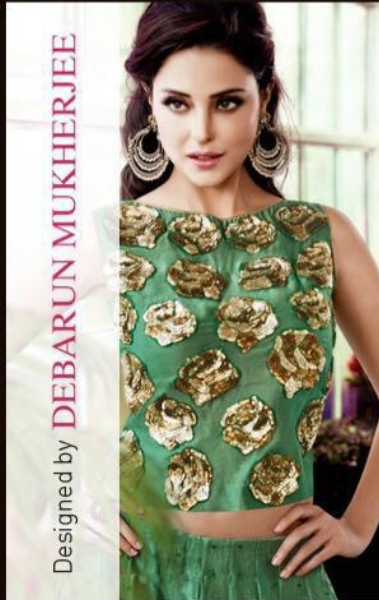

FORM™
debarun

ROSARIUM LEHENGA CHOLI COLLECTION

STYLE NO.
1010

ROSARIUM LEHENGA CHOLI COLLECTION

TEXTILE DEAL

FORM
debarun

ROSARIUM LEHENGA CHOLI COLLECTION

JINAAM[®]
DRESS™

 *Floral* creations

FORM™
debarun

ROSARIUM
Lehenga Choli

Designed by **DEBARUN MUKHERJEE**

TEXTILE DEAL

STYLE NO.
1011

TEXTILE DEAL

ROSARIUM LEHENGÁ CHOLÍ COLLECTION

FORM[™]
debarun

ROSARIUM LEHENGÁ CHOLÍ COLLECTION

STYLE NO.
1008

Black Rawlsilk Zipper kurta
with Embroidered border on
sleeve Black Chiffon Dupatta
Black shimmer and gold brocade
border, Green digitally printed
Balasore pants with jewel motifs