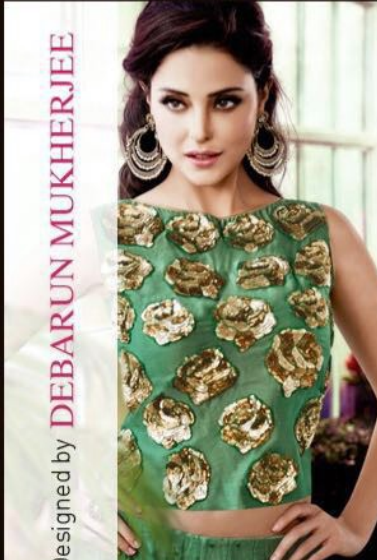

FORM™
debarun

ROSARIUM LEHENGA CHOLI COLLECTION

STYLE NO.
1010

ROSARIUM LEHenga CHOLI COLLECTION

TEXTILE DEAL

FORM
debarun

ROSARIUM LEHenga CHOLI COLLECTION

JINAAM[®]
DRESS™

 *Floral* creations

FORM™
debarun

ROSARIUM
Lehenga Choli

Designed by **DEBARUN MUKHERJEE**

TEXTILE DEAL

STYLE NO.
1011

TEXTILE DEAL

ROSARIUM LEHENGÁ CHOLI COLLECTION

FORM[™]
debarun

ROSARIUM LEHENGÁ CHOLI COLLECTION

STYLE NO.
1008

Black Rawlsilk Zipper kurta
with Embroidered border on
sleeve Black Chiffon Dupatta
Black shimmer and gold brocade
border, Green digitally printed
Balasore pants with jewel motifs