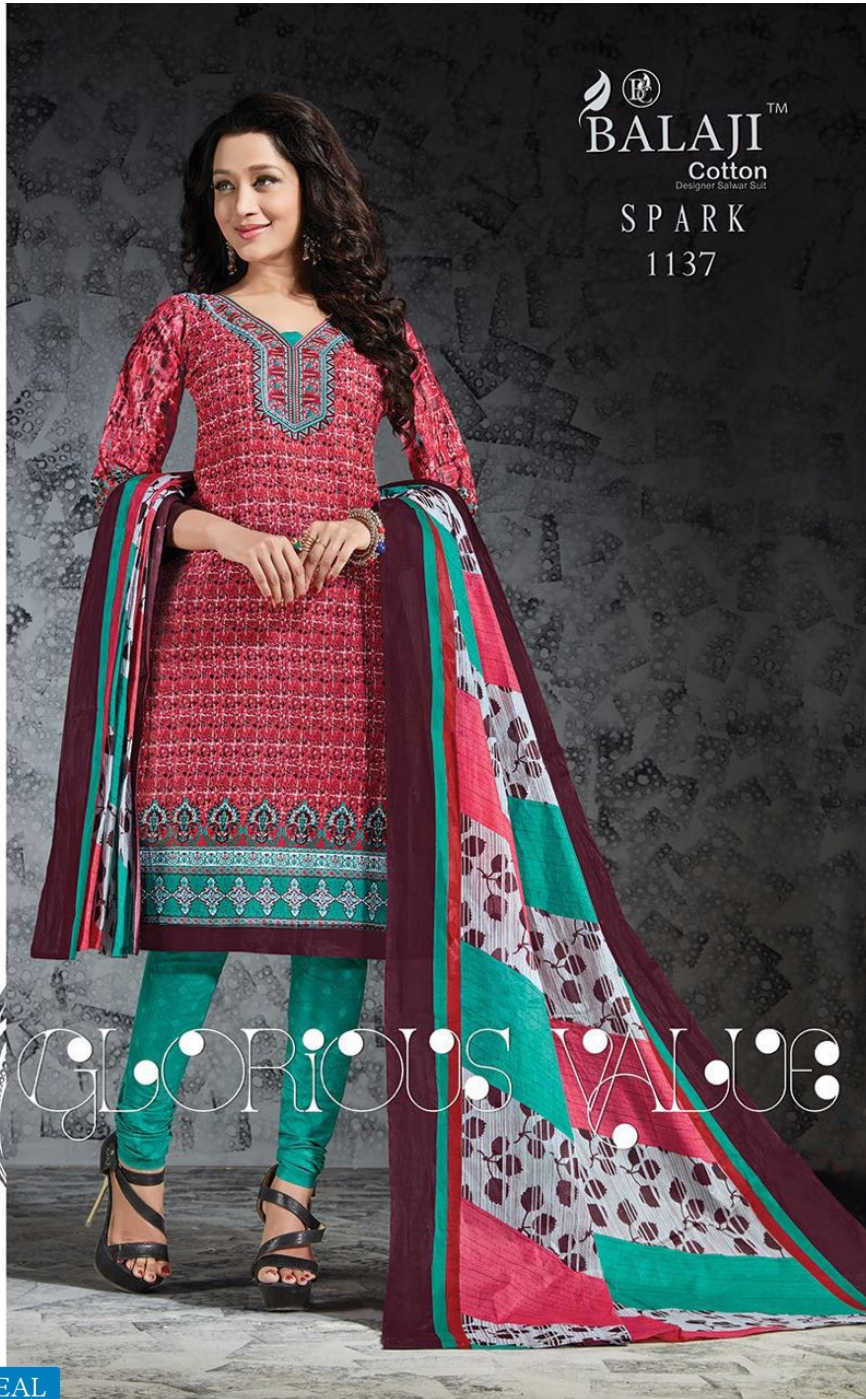

 **BALAJI**TM
Cotton
Designer Salwar Suit

SPARK
1137

GLORIOUS VALUE

TEXTILE DEAL

 **BALAJI**™
Cotton
Designer Balwair Gait
SPARK
1135

TEXTILE DEAL

BALAJI™
Cotton
Designer Salwar Suit

SPARK

1139

TEXTILE DEAL

 **BALAJI**™
Cotton
Designer Salwar Suit

SPARK
1133

TEXTILE DEAL

 **BALAJI**™
Cotton
Designer Salwar Suit
SPARK
1142

*Turn every head your way
as you stroll across in an
oufit from the new within.
collection celebrates your
classy side with this perfect
concoction of chic style.*

CHIC SIDE

TEXTILE DEAL

 **BALAJI**™

Cotton
Designer Salwar Suit

SPARK

1134

TEXTILE DEAL

 **BALAJI**TM
Cotton
Designer Salwar Suit
SPARK
1138