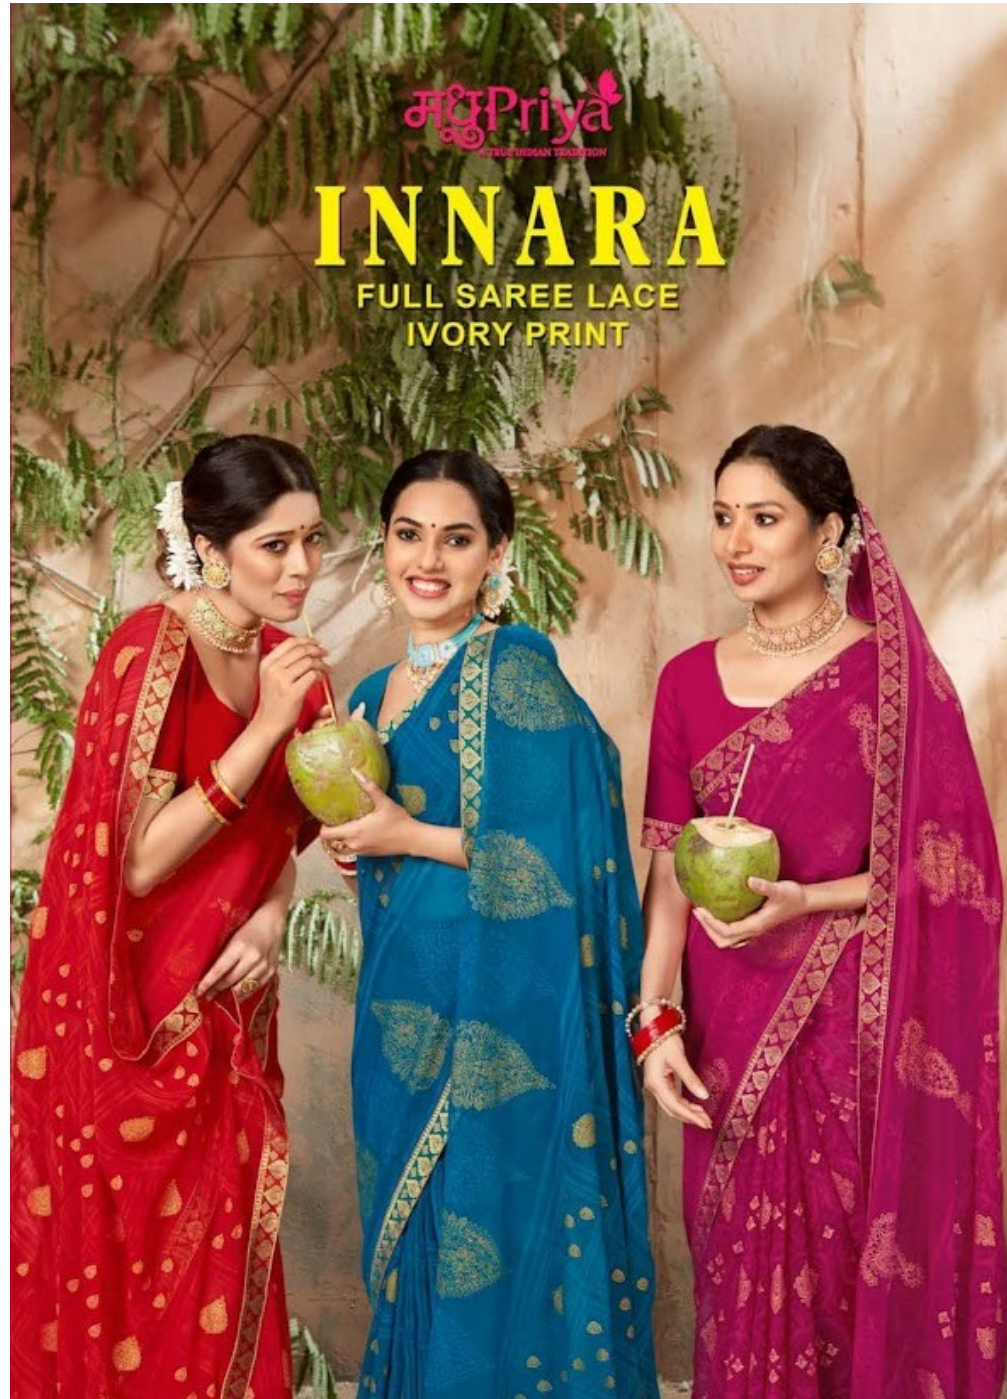

मधुPriya
© 2018 INDIAN TRADITION

INNARA

FULL SAREE LACE
IVORY PRINT

मधुPriya

A TRUE INDIAN TRADITION

FULL SAREE LACE
IVORY PRINT

TEXTILE DEAL

मधुPriya

A TRUE INDIAN TRADITION

FULL SAREE LACE
IVORY PRINT

TEXTILE DEAL

मधुPriya

A TRUE INDIAN TRADITION

FULL SAREE LACE
IVORY PRINT

TEXTILE DEAL

मधुPriya