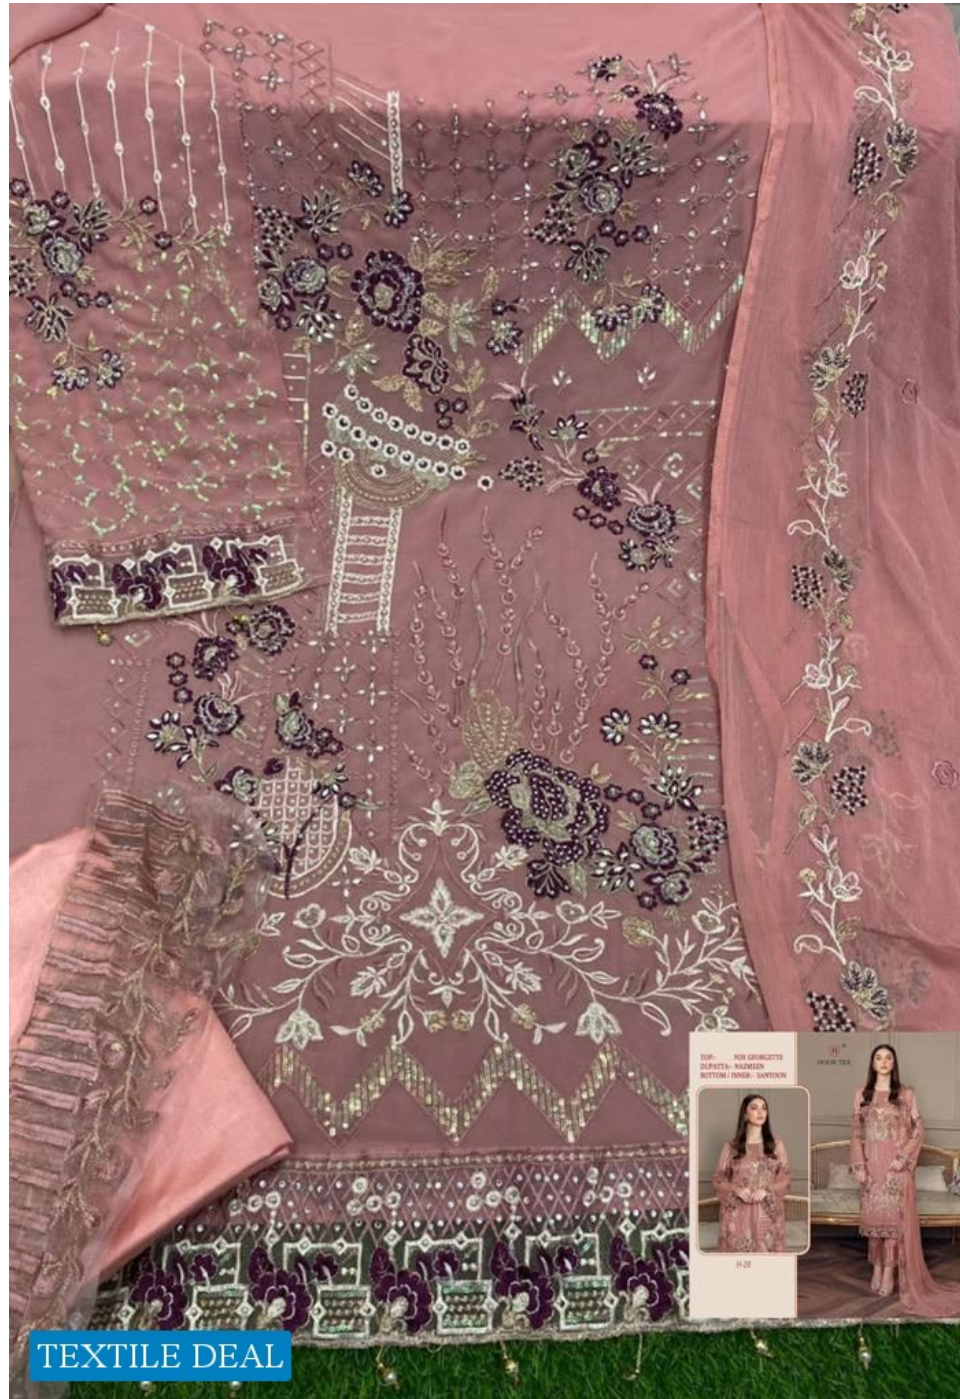

TOP:- FOX GEORGETTE
DUPATTA:- NAZMEEN
BOTTOM / INNER:- SANTOON

 H[®]
HOOR TEX

H-26-C

TEXTILE DEAL

TOP:- FOX GEORGETTE
DUPATTA:- NAZMEEN
BOTTOM / INNER:- SANTOON

 H[®]
HOOR TEX

H-26-B

TEXTILE DEAL

TOP:- FOX GEORGETTE
DUPATTA:- NAZMEEN
BOTTOM / INNER:- SANTOON

 H[®]
HOOR TEX

H-26-D

TEXTILE DEAL

TOP:- FOX GEORGETTE
DUPATTA:- NAZMEEN
BOTTOM / INNER:- SANTOON

 H[®]
HOOR TEX

H-26

TEXTILE DEAL

TOP:- FOX GEORGETTE
DUPATTA:- NAZMEEN
BOTTOM / INNER:- SANTOON

 HOOR TEX

H-26-D

TEXTILE DEAL

TEXTILE DEAL

TEXTILE DEAL

TOP: FOR GEOMETRIC
DETAILS: BACHROH
BOTTOM: INNER: BAWDON

B.C.C

TEXTILE DEAL

TEXTILE DEAL

TEXTILE DEAL

fepic-rosemeen-d-5225-georgette-salwar-suits