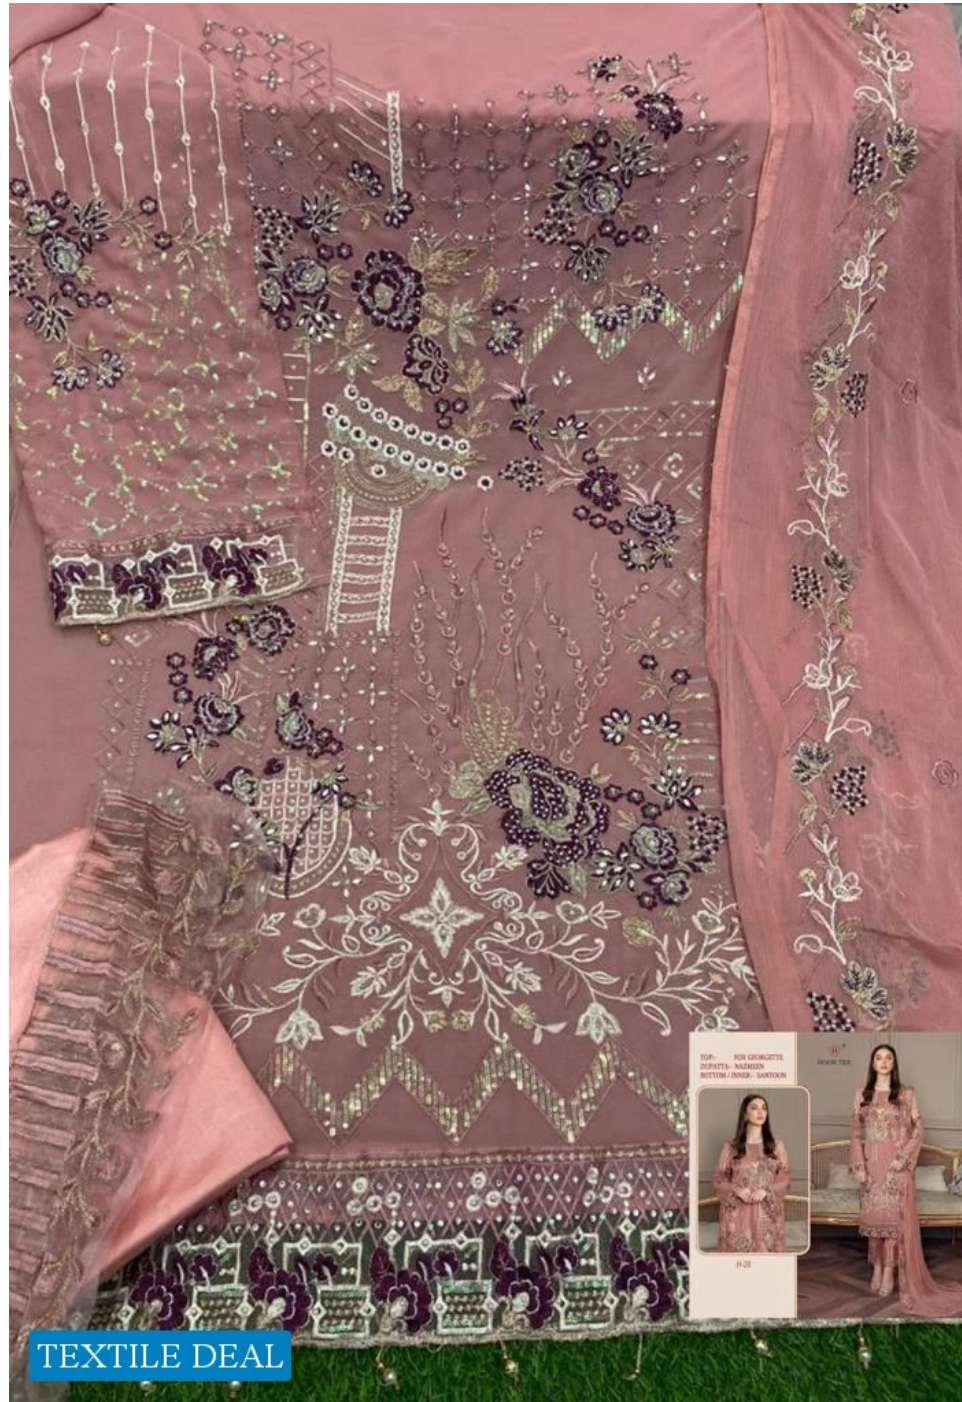

TOP:- FOX GEORGETTE
DUPATTA:- NAZMEEN
BOTTOM / INNER:- SANTOON

HOOR TEX

H-26-C

TEXTILE DEAL

TOP:- FOX GEORGETTE
DUPATTA:- NAZMEEN
BOTTOM / INNER:- SANTOON

 H[®]
HOOR TEX

H-26-B

TEXTILE DEAL

TOP:- FOX GEORGETTE
DUPATTA:- NAZMEEN
BOTTOM / INNER:- SANTOON

 H[®]
HOOR TEX

H-26-D

TEXTILE DEAL

TOP:- FOX GEORGETTE
DUPATTA:- NAZMEEN
BOTTOM / INNER:- SANTOON

 H[®]
HOOR TEX

H-26

TEXTILE DEAL

TOP:- FOX GEORGETTE
DUPATTA:- NAZMEEN
BOTTOM / INNER:- SANTOON

[®]
HOOR TEX

H-26-D

TEXTILE DEAL

TEXTILE DEAL

TEXTILE DEAL

TOP: FOR GEOMETRIC
DEPETH: BACHROH
BOTTOM: INNER: BACHROH

TEXTILE DEAL

TEXTILE DEAL

TEXTILE DEAL

fepic-rosemeen-d-5225-georgette-salwar-suits