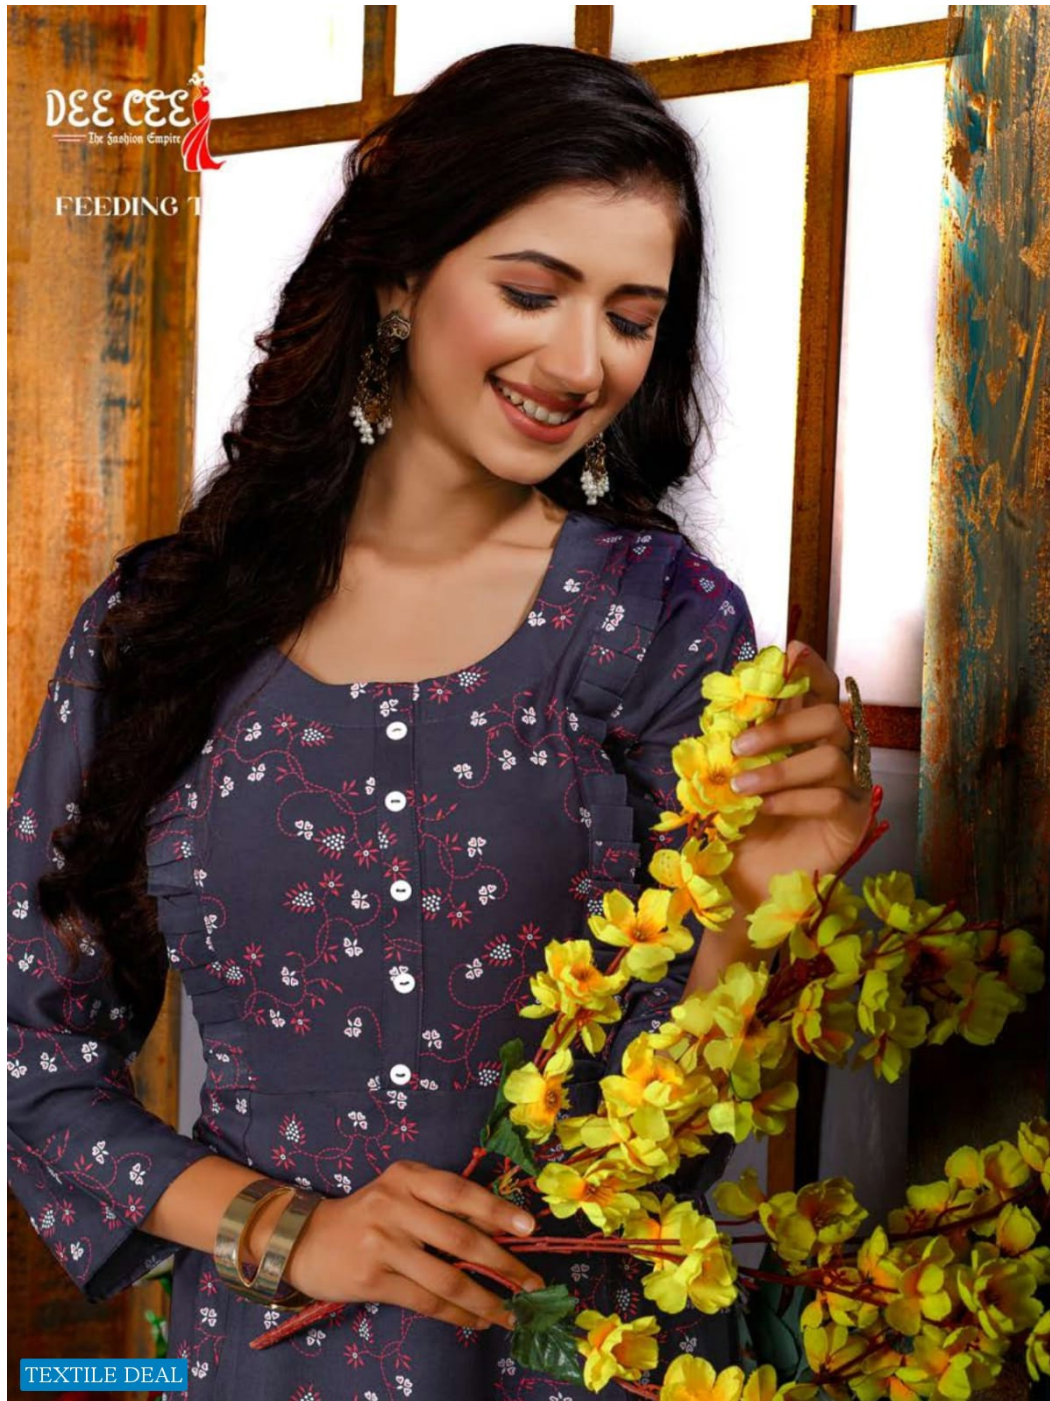

DEE CEE
The Fashion Empire

FEEDING TOP

DAKSHA

THE FASHION EMPIRE

TEXTILE DEAL

DEE CEE
The Fashion Empire

FEEDING T

TEXTILE DEAL

DEE CEE
The Fashion Empire
DAKSHA

FEEDING TOP

1003

TEXTILE DEAL

FEEDING TOP

DAKSHA

THE FASHION EMPIRE

FABRIC - RAYON PRINT

LENGTH - 46

PETTRAN - FIDING TOPS

SIZE - L XL XXL 3XL

TEXTILE DEAL

DEE CEE
The Fashion Empire
DAKSHA

FEEDING TOP

1001

TEXTILE DEAL