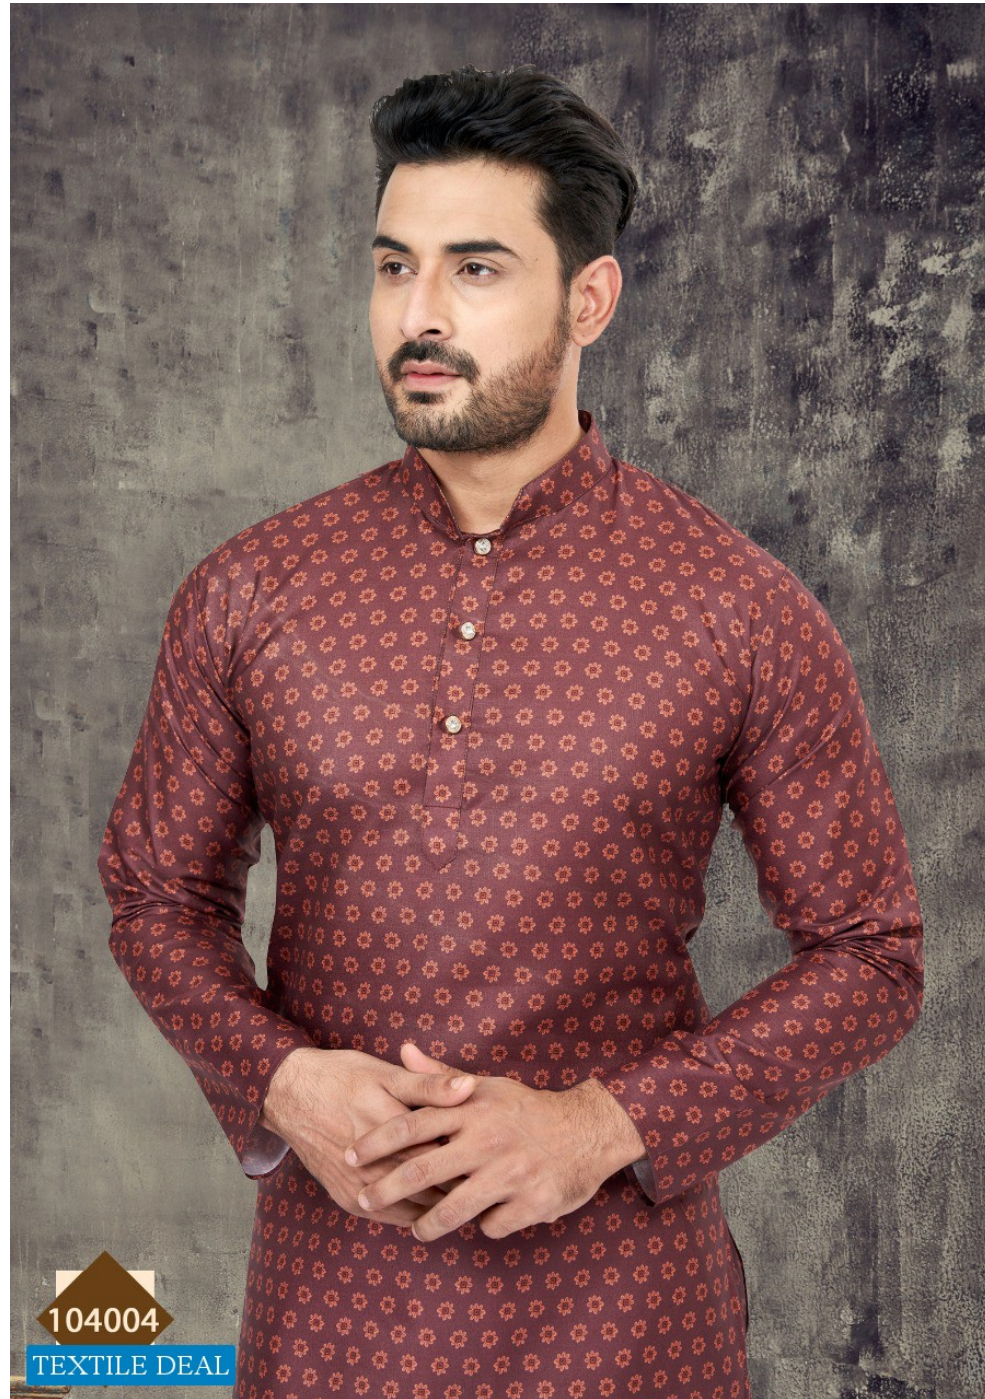

104004

TEXTILE DEAL