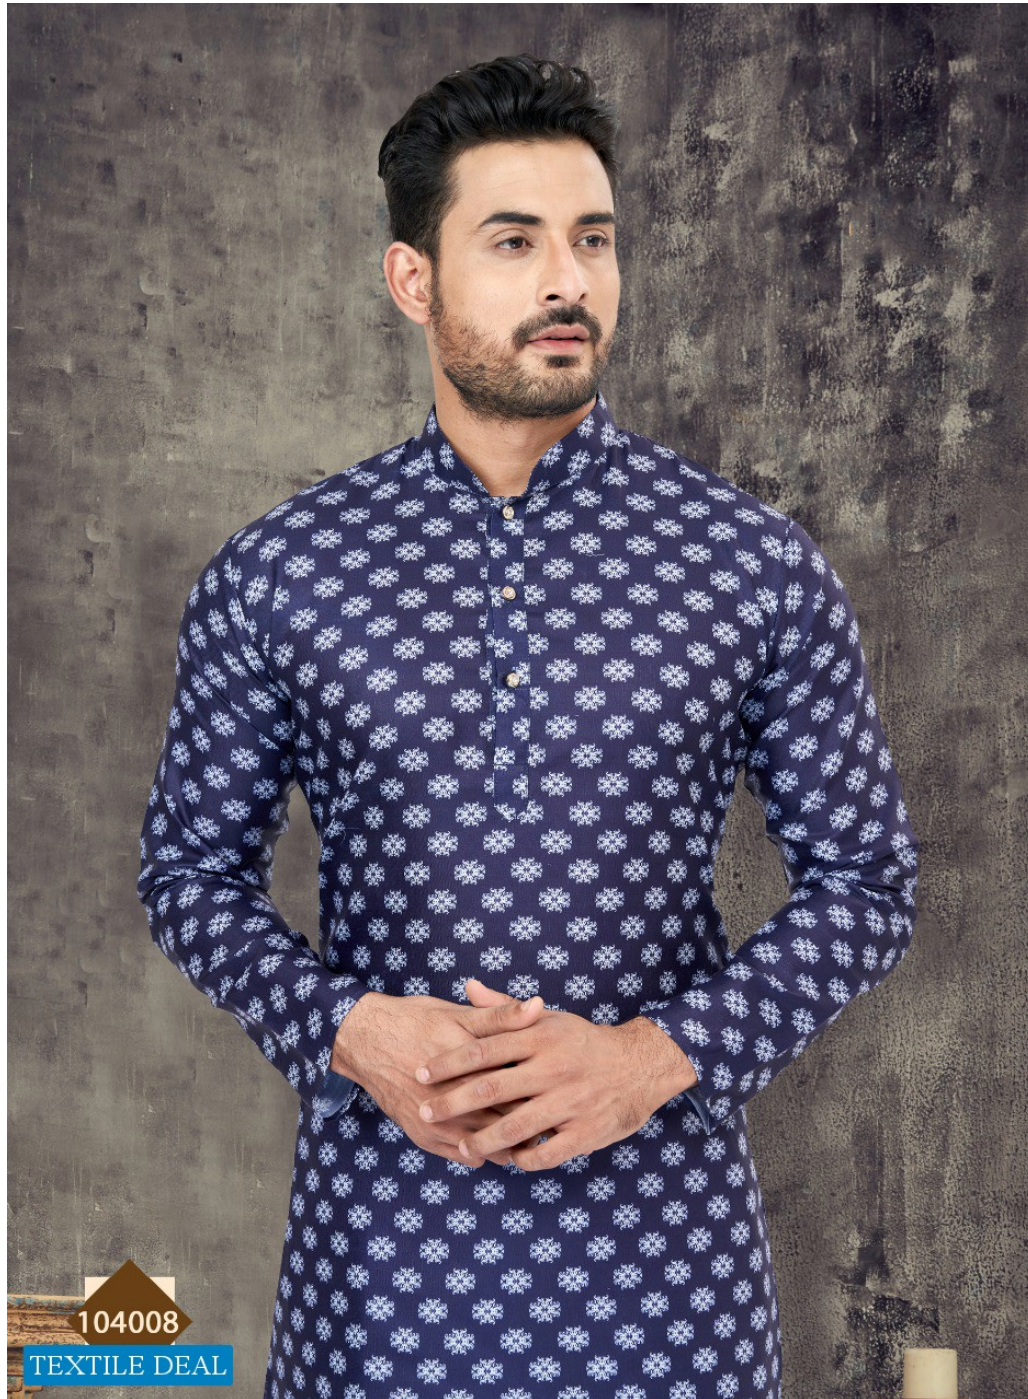

104008

TEXTILE DEAL