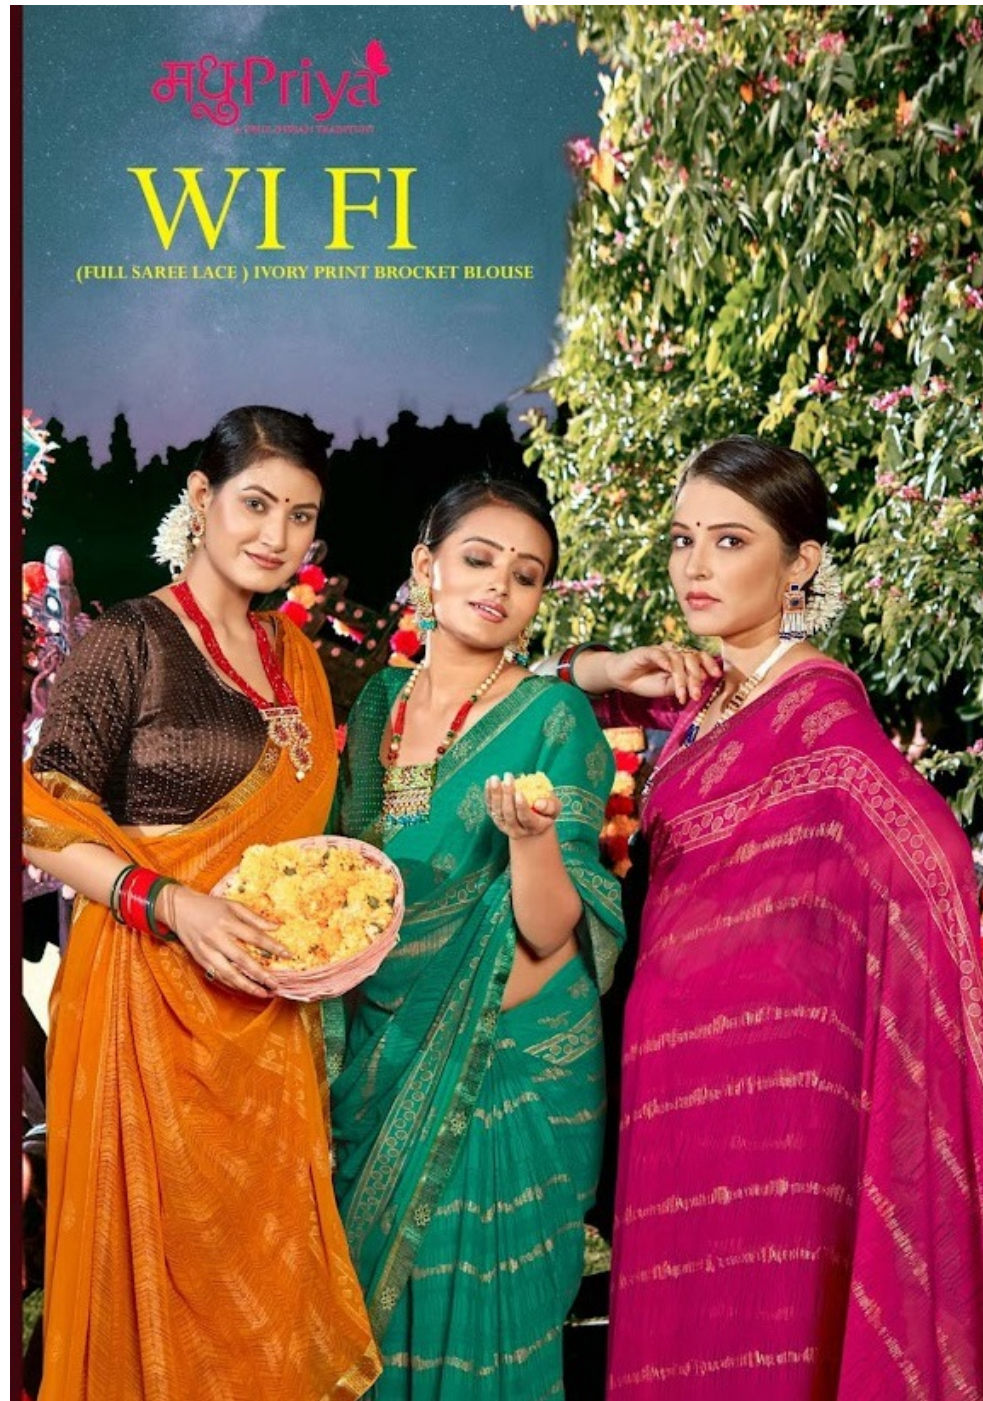

मधुPriya
A TRICOLORA TRADITION

WIFI

(FULL SAREE LACE) IVORY PRINT BROCKET BLOUSE

TEXTILE DEAL

TEXTILE DEAL

TEXTILE DEAL

मधुPriya

(FULL SAREE LACE)
IVORY PRINT BROCKET BLOUSE

TEXTILE DEAL

मधुPriya

(FULL SAREE LACE)
IVORY PRINT BROCKET BLOUSE

TEXTILE DEAL

मधुPriya
Saree Collection
(FULL SARIE LACE)
PINKY PRINT BROCKET BLOUSE

TEXTILE DEAL

मधुPriya

(FULL SAREE LACE)
IVORY PRINT BROCKET BLOUSE

TEXTILE DEAL

मधुPriya

(FULL SAREE LACE)
IVORY PRINT BROCKET BLOUSE

TEXTILE DEAL

मधुPriya
A TRUE INDIAN TRADITION

WI FI

(FULL SAREE LACE) IVORY PRINT BROCKET BLOUSE

TEXTILE DEAL