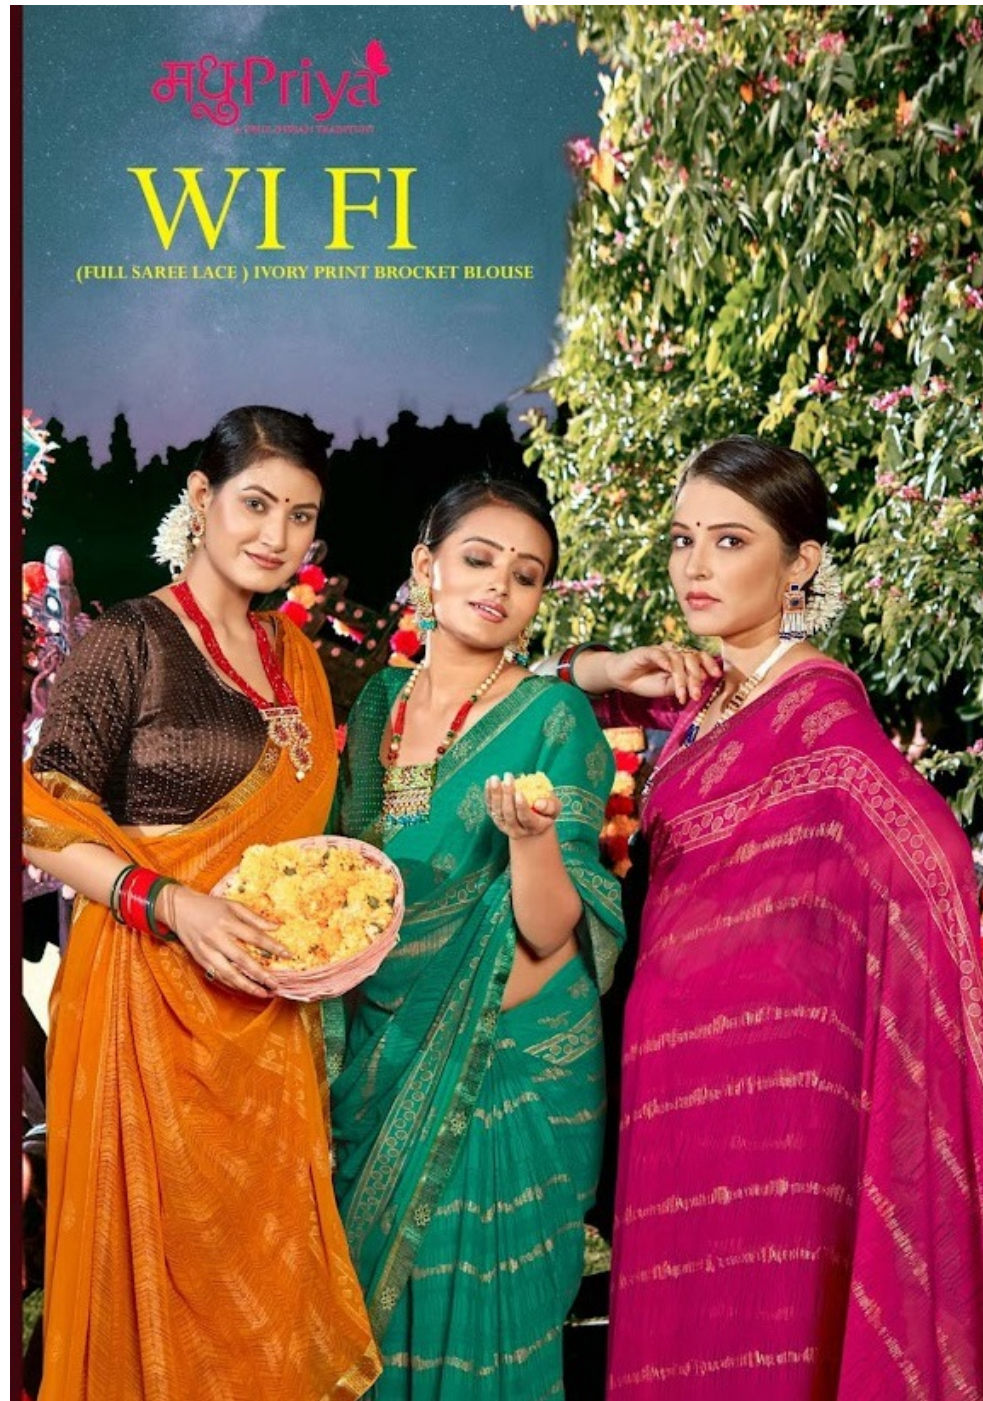

मधुPriya
A TRICOLORA TRADITION

WI FI

(FULL SAREE LACE) IVORY PRINT BROCKET BLOUSE

TEXTILE DEAL

TEXTILE DEAL

मधुPriya

A TIME INDIAN COLLECTION

(FULL SAREE LACE)
IVORY PRINT BROCKET BLOUSE

TEXTILE DEAL

मधुPriya

(FULL SAREE LACE)
IVORY PRINT BROCKET BLOUSE

TEXTILE DEAL

मधुPriya

(FULL SAREE LACE)
IVORY PRINT BROCKET BLOUSE

TEXTILE DEAL

मधुPriya
Saree & Blouse
(FULL SARIE LACE)
PINKY PRINT BROCKET BLOUSE

TEXTILE DEAL

मधुPriya

(FULL SAREE LACE)
IVORY PRINT BROCKET BLOUSE

TEXTILE DEAL

मधुPriya

(FULL SAREE LACE)
IVORY PRINT BROCKET BLOUSE

TEXTILE DEAL

मधुPriya
A TRUE INDIAN TRADITION