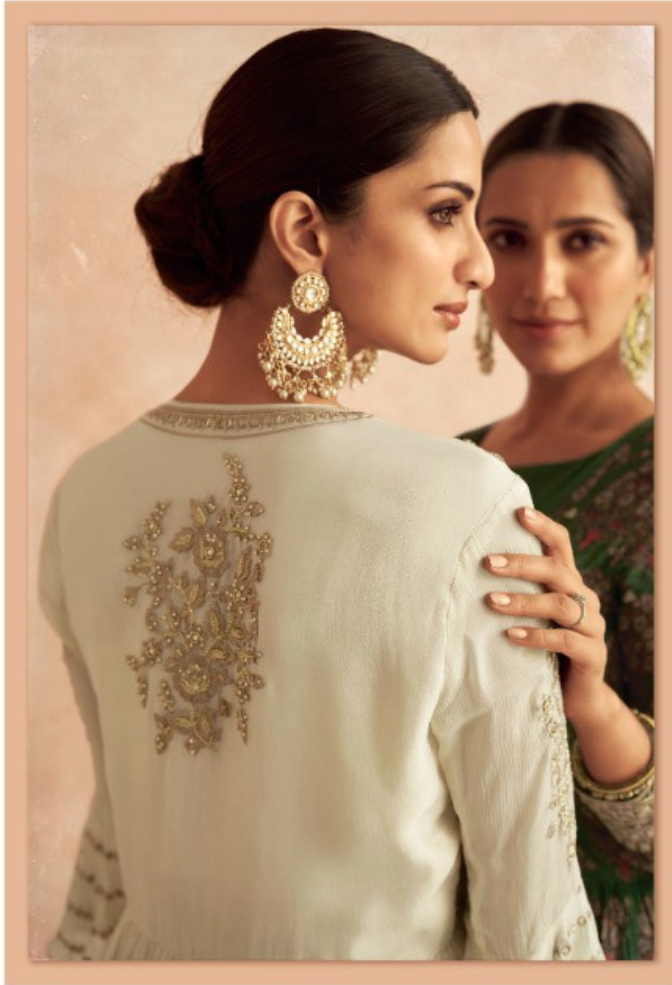

THREADS

SAYURI[®]
Designer

TEXTILE DEAL

* 5225 *

SAYURI®
Designer

TEXTILE DEAL

* 5225 *

SAYURI®
Designer