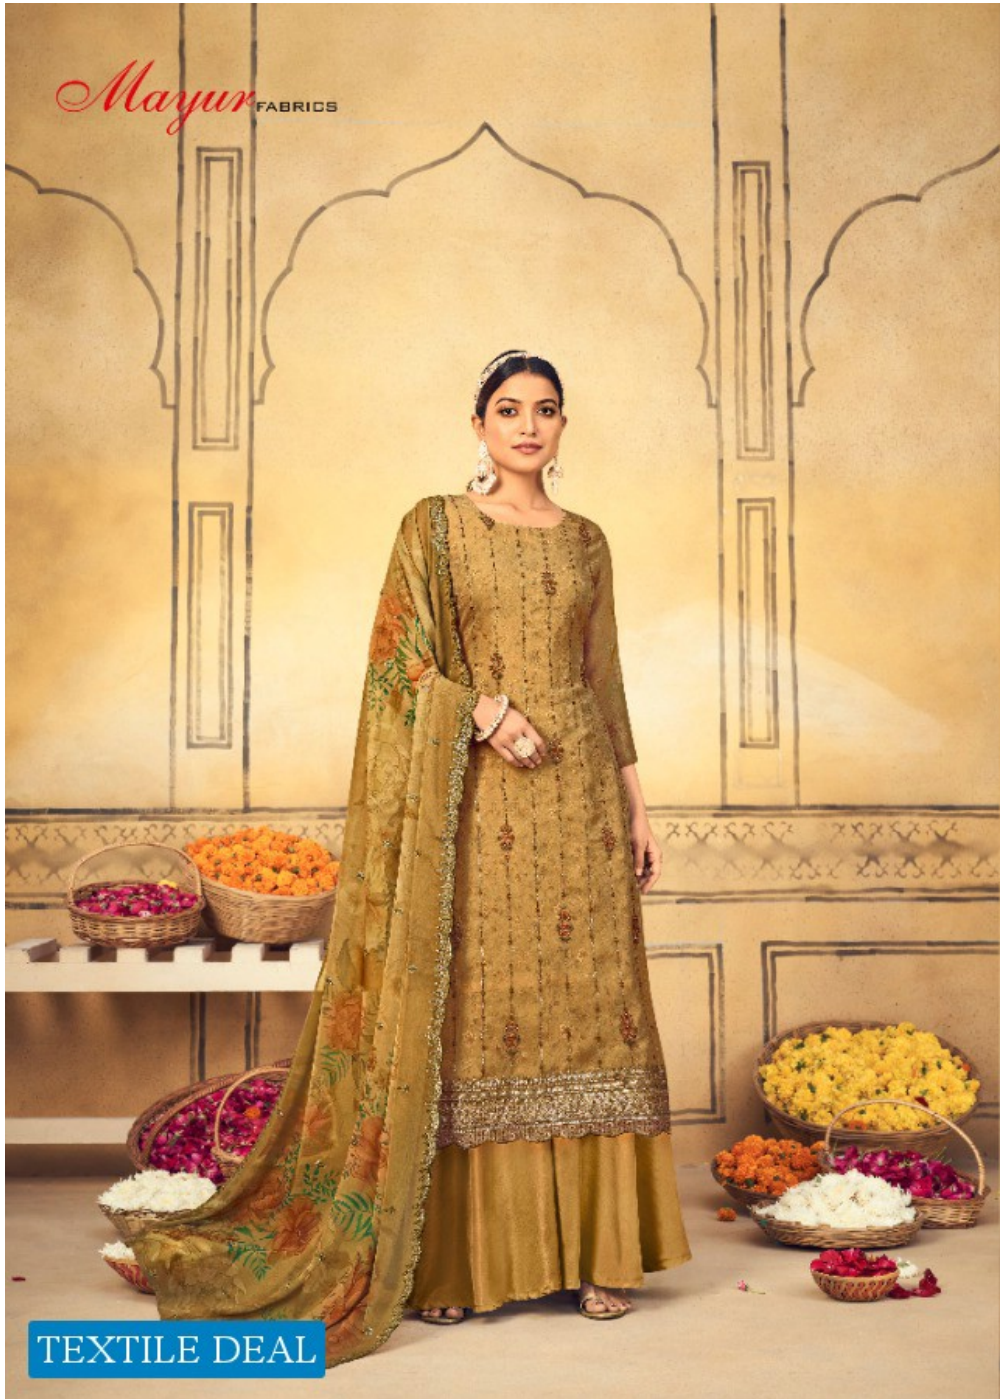

Mayur FABRICS