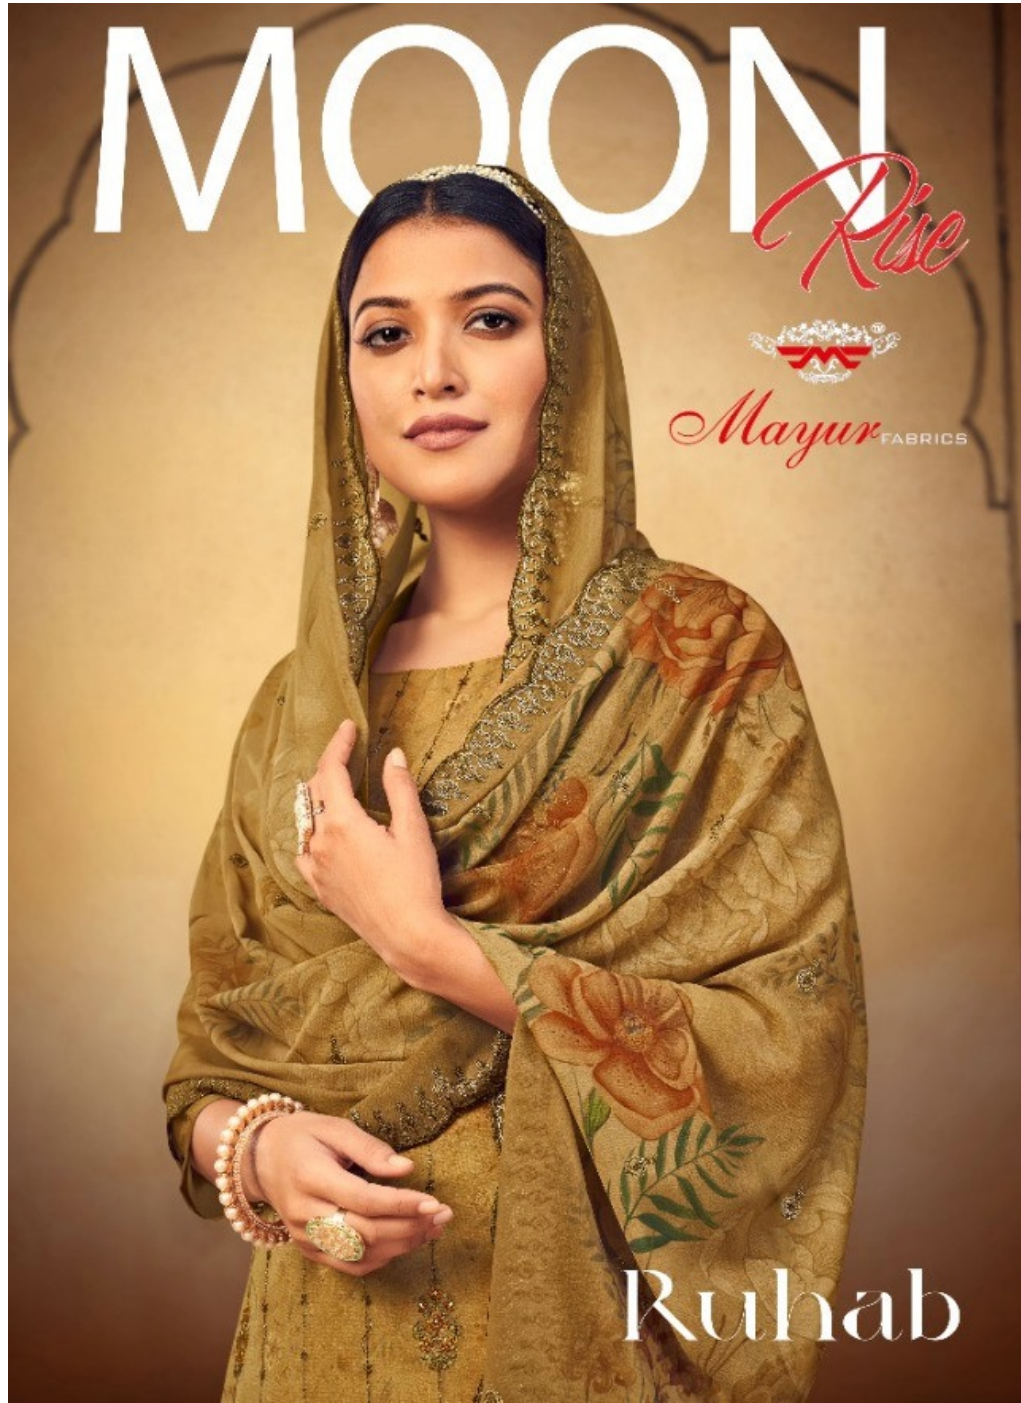

MOON

Rise

Mayur FABRICS

Ruhab