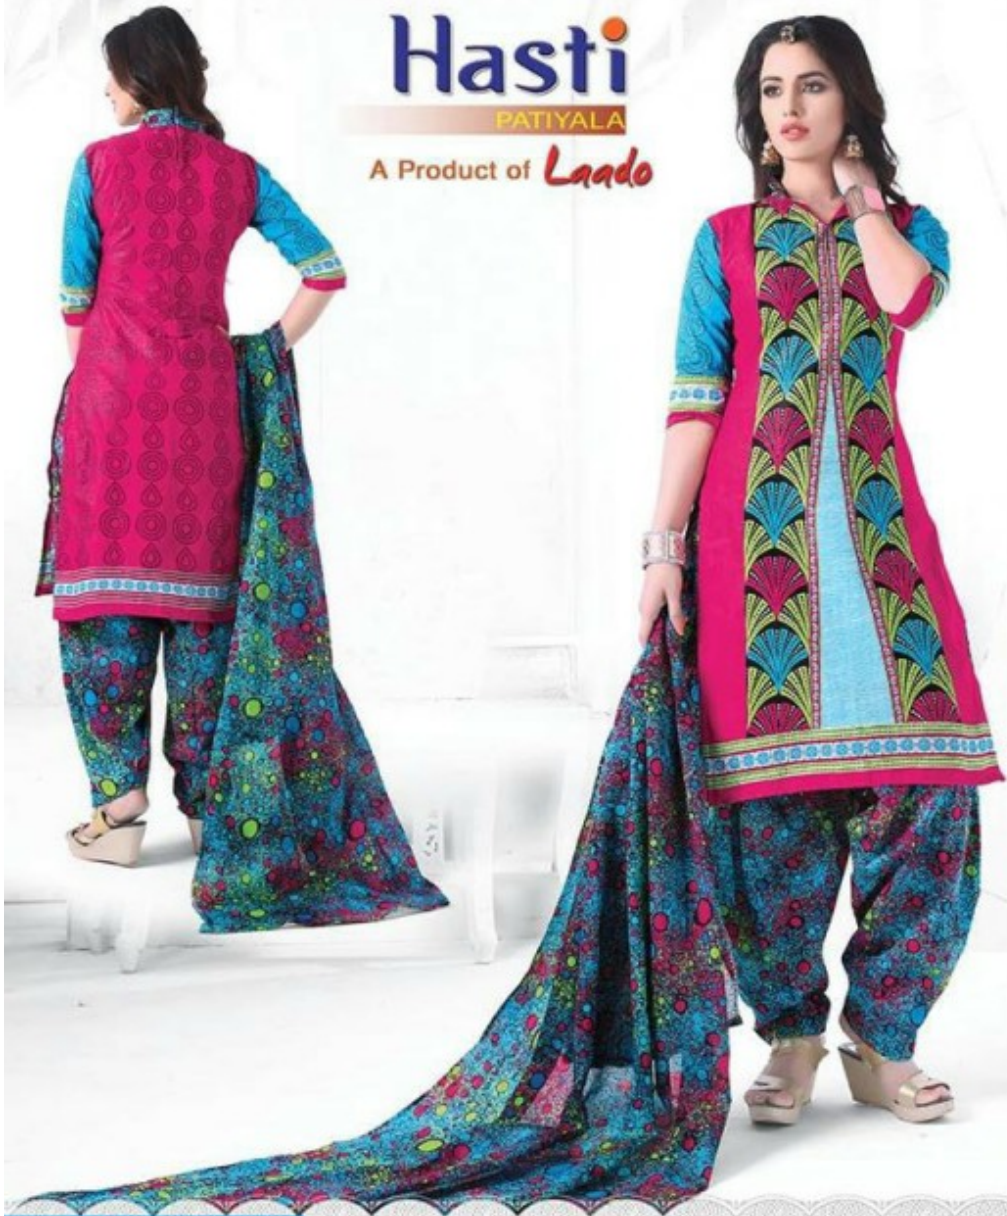

Hasti
PATIYALA

A Product of **Laado**

chantilly
de lace

A season dress can last
for several months or, it
you choose one from
this season Collection,
even years!

1008