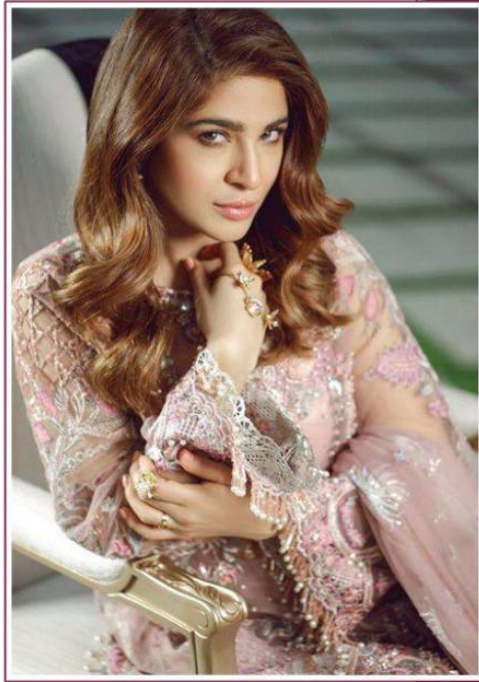

TOP:- BUTTER FLY NET
DUPATTA:- BUTTER FLY NET
WITH WORK
BOTTOM :- SANTOON WITH
WORK
INNER:- SANTOON

Shree®
FABRI

S-207-B

TEXTILE DEAL

TOP:- BUTTER FLY NET
DUPATTA:- BUTTER FLY NET
WITH WORK
BOTTOM :- SANTOON WITH
WORK
INNER:- SANTOON