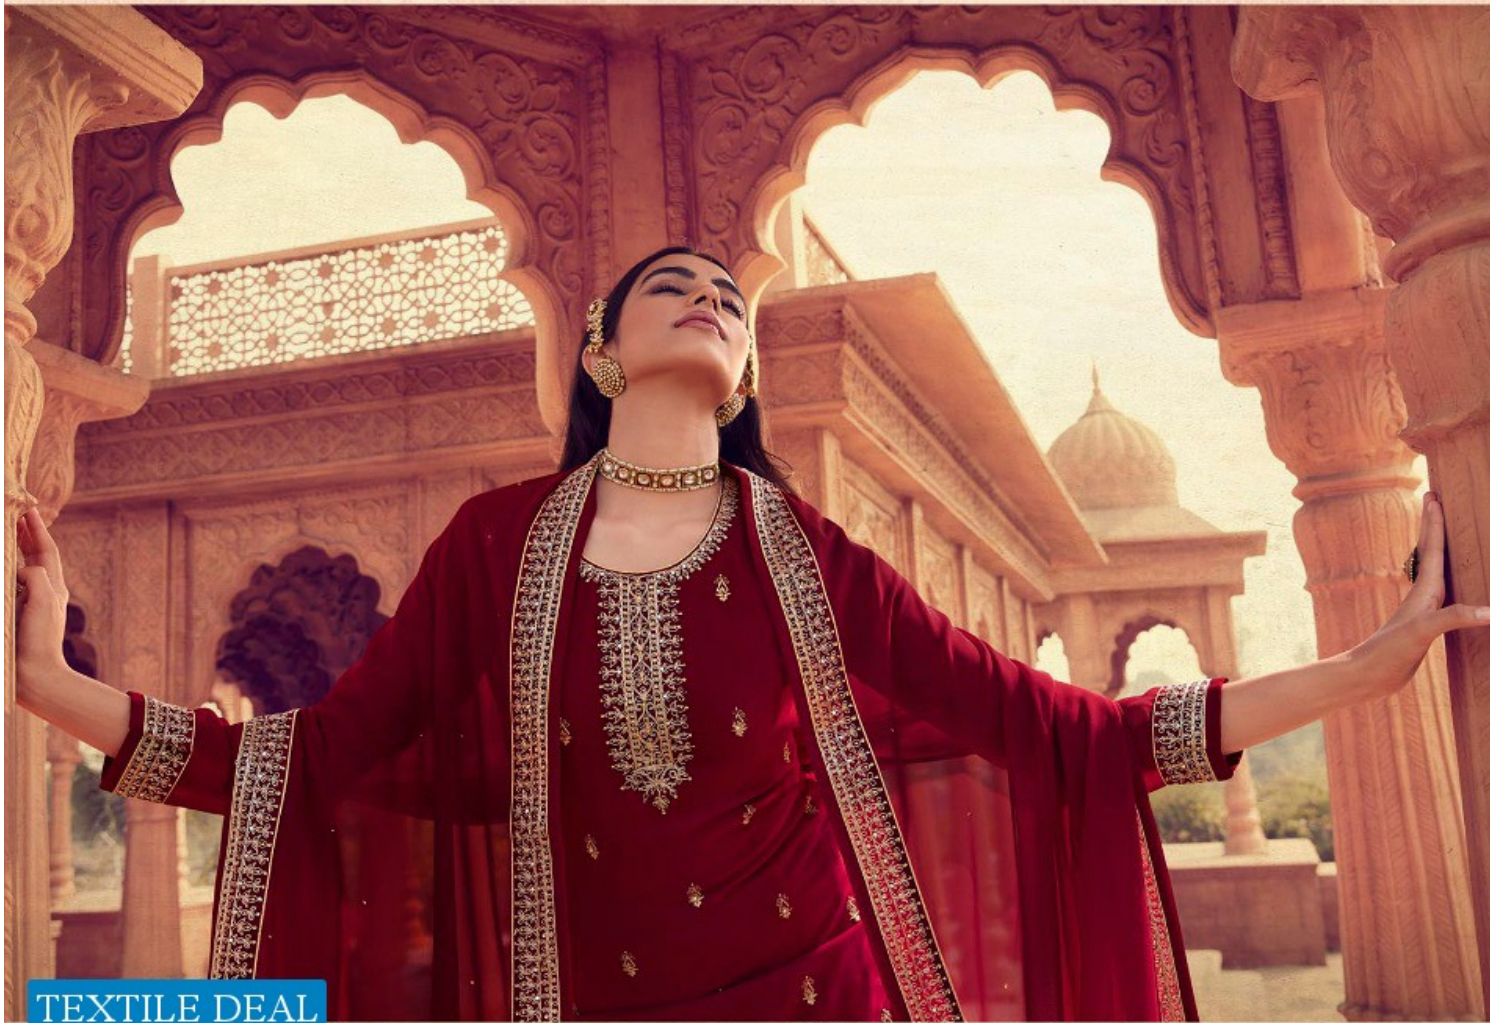

zubeda®
essence to be seen

SAJDA

TEXTILE DEAL

zubeda[®]
essence to be seen

Give your ethnic ethos with this beautifully crafted dress with embroidery details.

• 205 •

TEXTILE DEAL

zubeda
ESSENCE TO BE ELEGANT

Embrace your ethnic ethos with this beautifully crafted dress with extraordinary details.

• 202 •

TEXTILE DEAL

zubeda[®]
ESSENCE TO BE SEEN

*Evolve your ethnic ethos with the beautifully crafted
dress with embroidery details.*

• 206 •

TEXTILE DEAL

zubeda[®]
essence to be seen

Evoke your ethnic ethos with this
beautifully crafted dress with embroidery details.

• 205 •

TEXTILE DEAL

zubeda®

essence to be seen