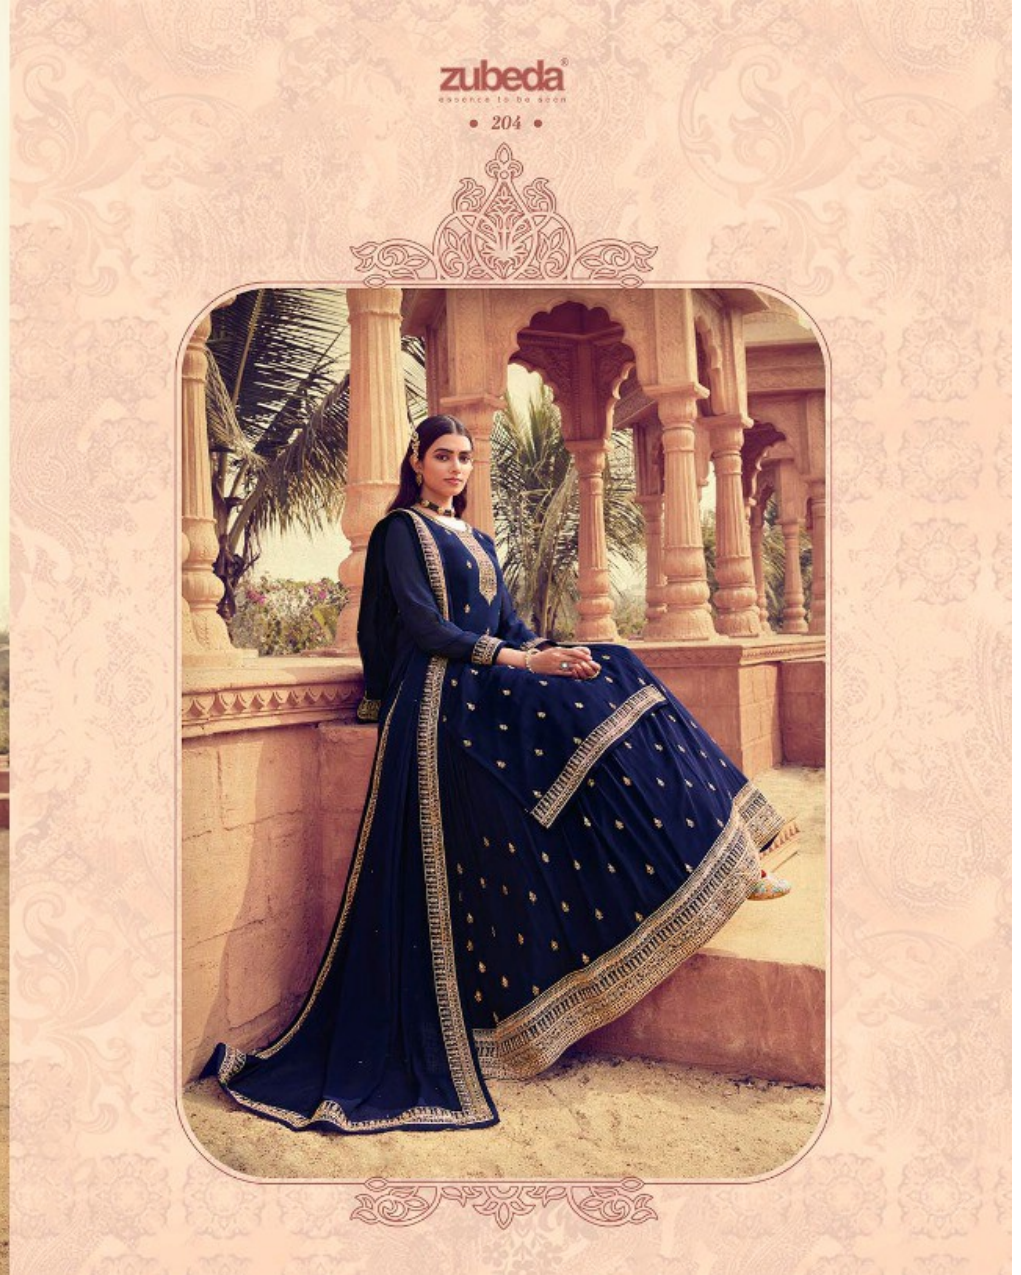

zubeda®
essence to be seen

SAJDA

TEXTILE DEAL

zubeda[®]
essence to be seen

Give your ethnic ethos with this beautifully crafted dress with embroidery details.

• 205 •

TEXTILE DEAL

zubeda
ESSENCE TO BE ELEGANT

Embrace your ethnic ethos with this beautifully crafted dress with extraordinary details.

• 202 •

TEXTILE DEAL

zubeda[®]
ESSENCE TO BE SEEN

*Evolve your ethnic ethos with the beautifully crafted
dress with embroidery details.*

• 206 •

TEXTILE DEAL

zubeda[®]
essence to be seen

Evoke your ethnic ethos with this
beautifully crafted dress with embroidery details.

• 205 •

TEXTILE DEAL

zubeda®

essence to be seen