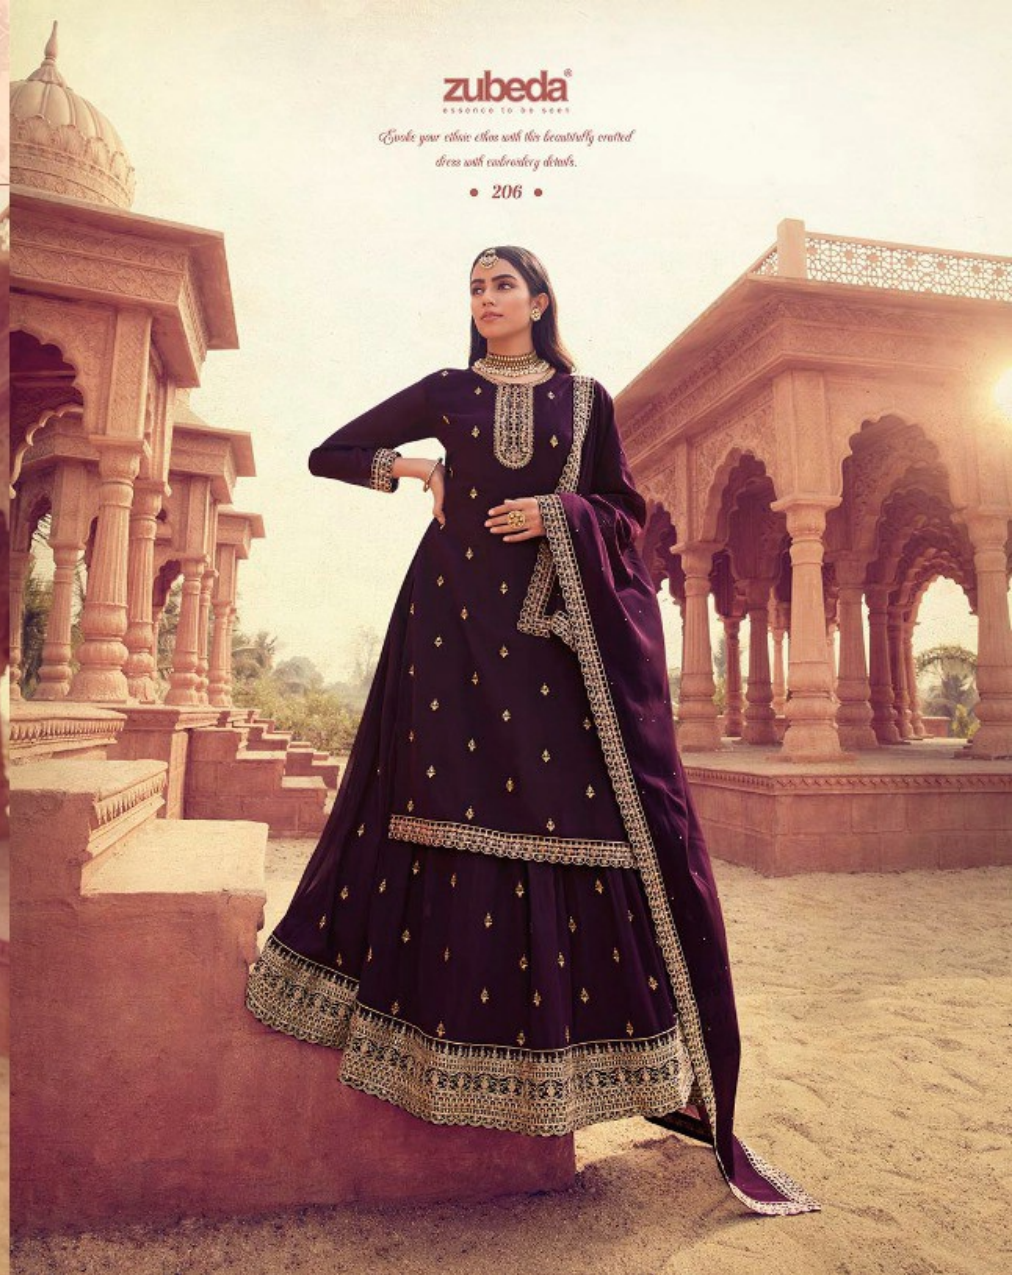

zubeda®
essence to be seen

SAJDA

TEXTILE DEAL

zubeda[®]
essence to be seen

Give your ethnic ethos with this beautifully crafted dress with embroidery details.

• 205 •

TEXTILE DEAL

zubeda
ESSENCE TO BE ELEGANT

Embrace your ethnic ethos with this beautifully crafted dress with extraordinary details.

• 202 •

TEXTILE DEAL

zubeda[®]
ESSENCE TO BE SEEN

*Evolve your ethnic ethos with the beautifully crafted
dress with embroidery details.*

• 206 •

TEXTILE DEAL

zubeda[®]
essence to be seen

Evoke your ethnic ethos with this
beautifully crafted dress with embroidery details.

• 205 •

TEXTILE DEAL

zubeda®

essence to be seen