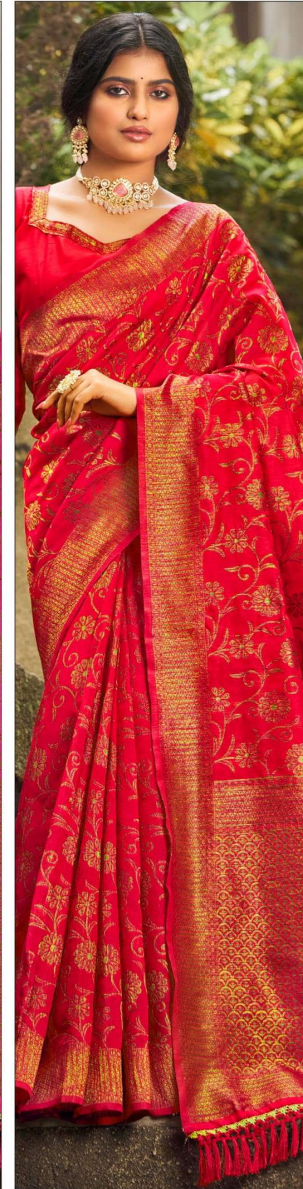

Silk Nilgiri
Part. 01

9001

THE UNIVERSE

SHE IS UNSTOPPABLE AND SHE TAKES ANYTHING SHE WANTS WITH A SMILE. SHE IS A LITTLE
WILDCARD WITH A LOT OF HIDDEN TENDERS.

THE
SHINING
STAR

YOUR ONE OF THE SHINING STAR ONE BEHIND FRONT ONE DESIGN PROJECT ONE ONLY DESIGN LANGUAGE

9002

ASPIRE
SUNAMI
HOT

THE ASPIRE BY NANIINI, PART OF THE SUNAMI COLLECTION, IS A LINE OF FASHIONABLE AND ELEGANT SAREES.
THE ASPIRE BY NANIINI, PART OF THE SUNAMI COLLECTION, IS A LINE OF FASHIONABLE AND ELEGANT SAREES.

Silk Nilgiri

9004

9005

9006