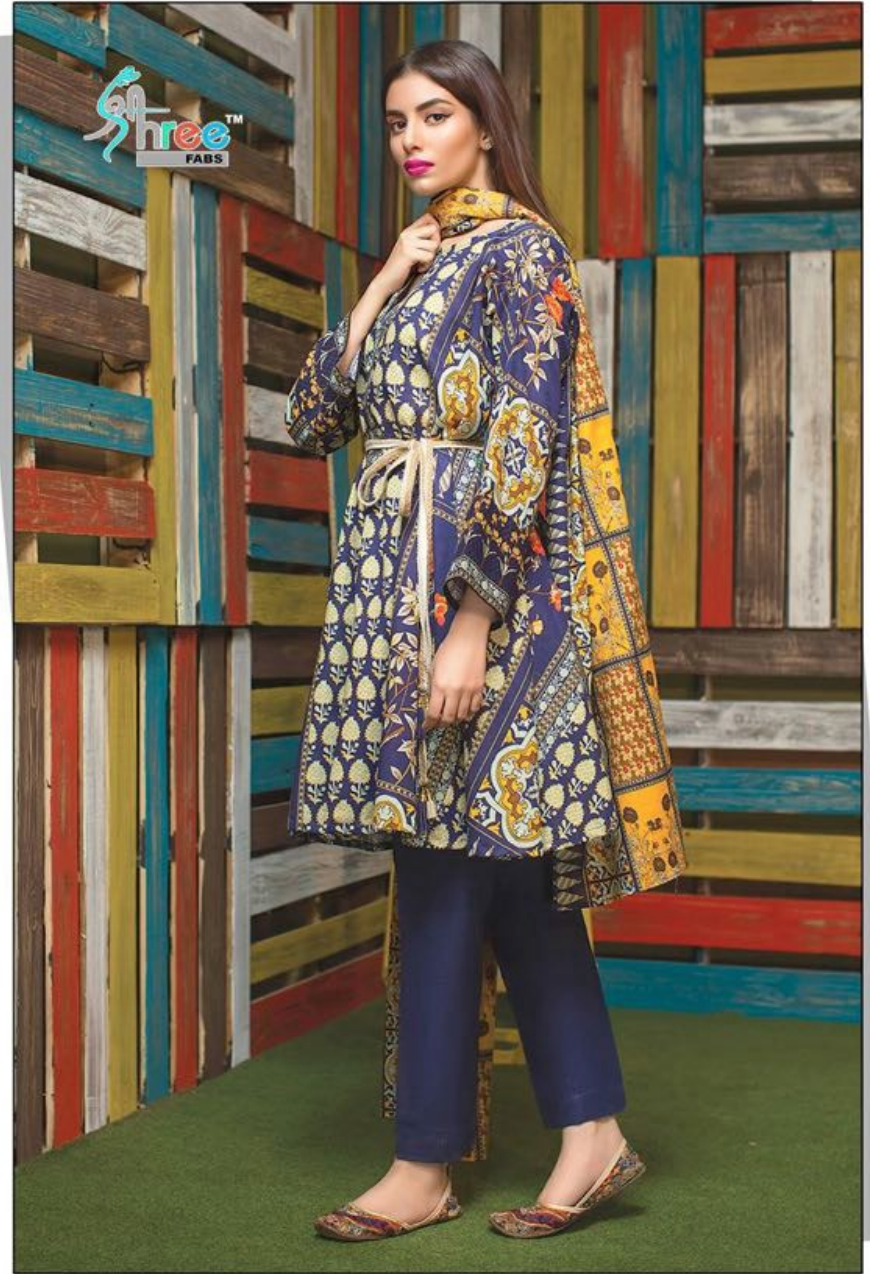

TEXTILE DEAL

1252

TEXTILE DEAL

Shree™
FABS

Soya
Vol-5

1251

TEXTILE DEAL

Shree™
FABS

Soya
Vol-5

1253

TEXTILE DEAL

Shree
FABRI

Soya
Vol-5

1257

TEXTILE DEAL

Shree™
FABS

Shree™
FABS
Soya
Vol-5

THIS SEASON IN STYLE

**BRIGHT COLOUR IS ONE OF THE
STRONGEST FASHION STATEMENT
OF THE SEASON AND BOLD
PRINTS GIVE FASHION AMOR
ETHERESL AND EXOTIC EFFECT**

Soya
Vol-5

1256

TEXTILE DEAL