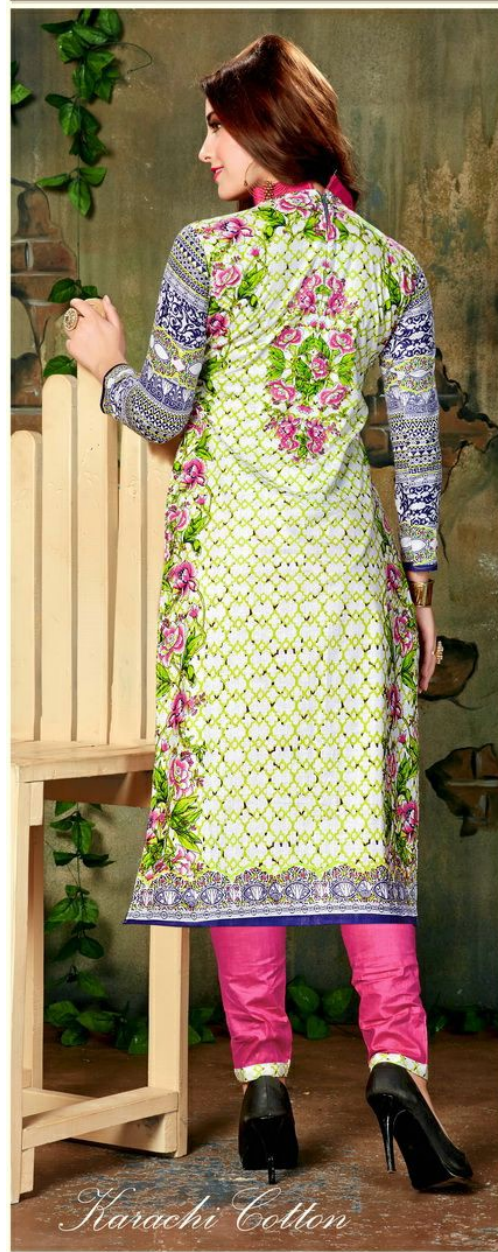

TEXTILE DEAL

ROYOL  
S P L A C E

1001

*Karachi Cotton*

Trends and style keep changing and we constantly updating our collection with new arrivals of the latest designs.

TEXTILE DEAL

*Karachi Cotton*

TEXTILE DEAL

TEXTILE DEAL

CULTURE  
CLUB

1009

*Karachi Cotton*

This season assortment brings your wardrobe too close to great looking colour and fantastic patterns.

TEXTILE DEAL

FASHION  
DESIGNS

1007

*Karachi Cotton*

This season assortment brings your wardrobe too close to great looking colour and fantastic patterns.

TEXTILE DEAL

1010

*Karachi Cotton*

TEXTILE DEAL

*Karachi Cotton*

1008

TEXTILE DEAL

*Karachi Cotton*

1005

TEXTILE DEAL

BEAUTIFUL  
WOMEN

1003

*Karachi Cotton*

Trends and style keep changing and we constantly updating our collection with new arrivals of the latest designs.