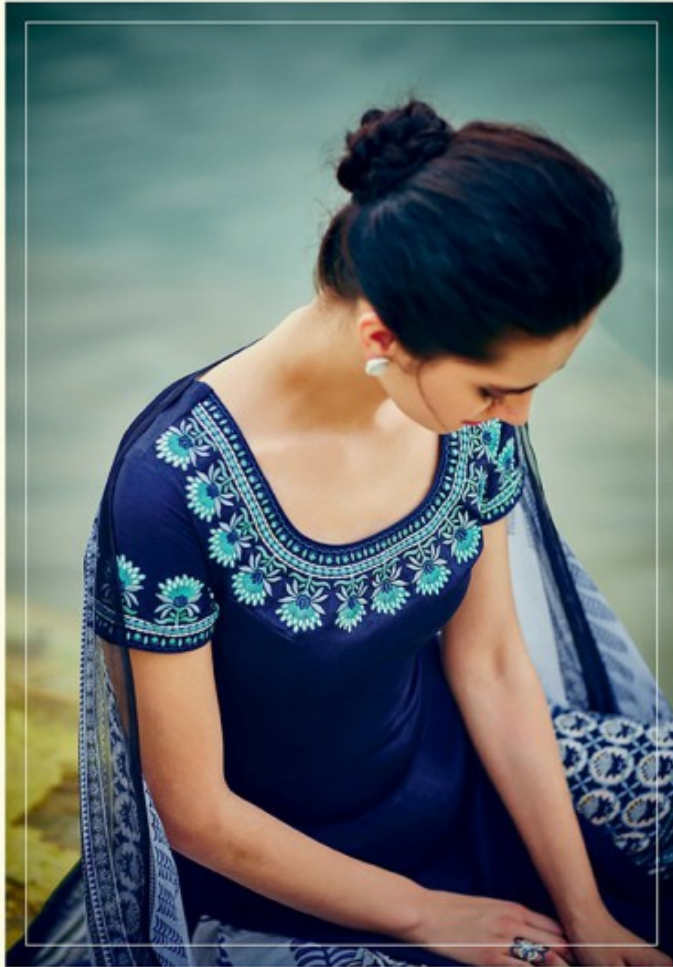

7003

PRINTED COMBINATION OF
TILED MOTIFS

KIMOSA'S
Heer

TEXTILE DEAL