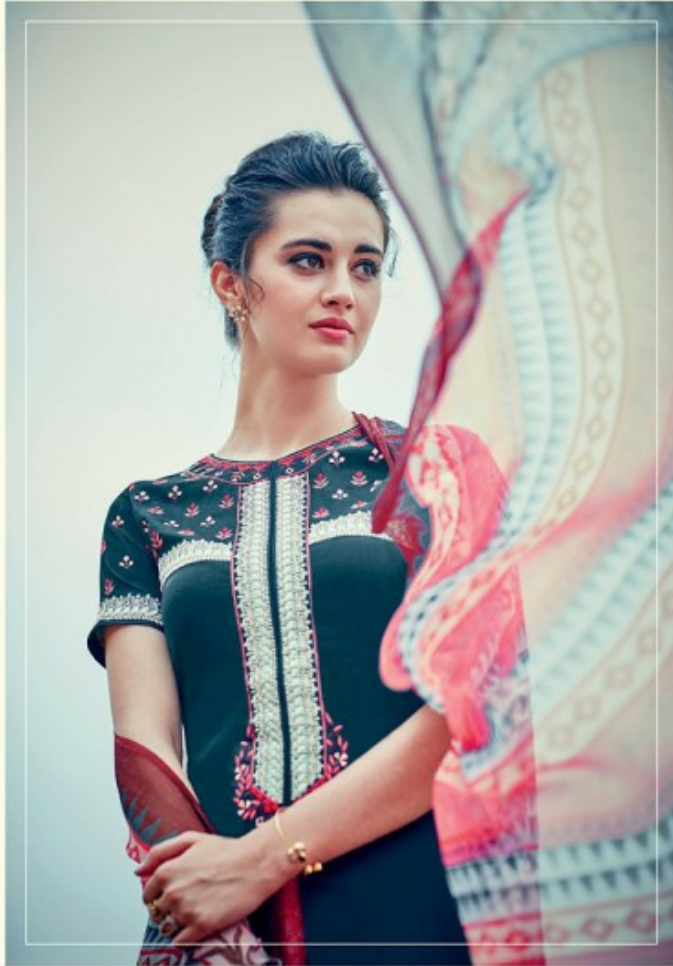

7001

DEEP WARM OMBRE

KIMODI'S
Heer

TEXTILE DEAL

7002

PERFECT BRIDAL CONTRAST

KIMOSA'S
Heer

TEXTILE DEAL