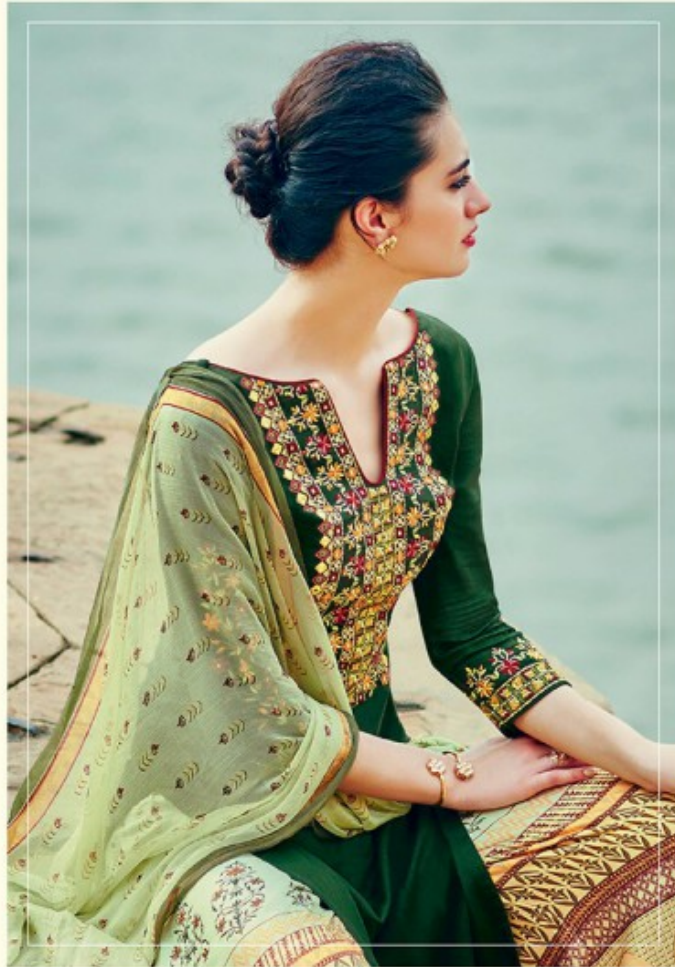

7006

EVERGREEN MUGHAL STORY

KIMOSA'S
Heer

TEXTILE DEAL