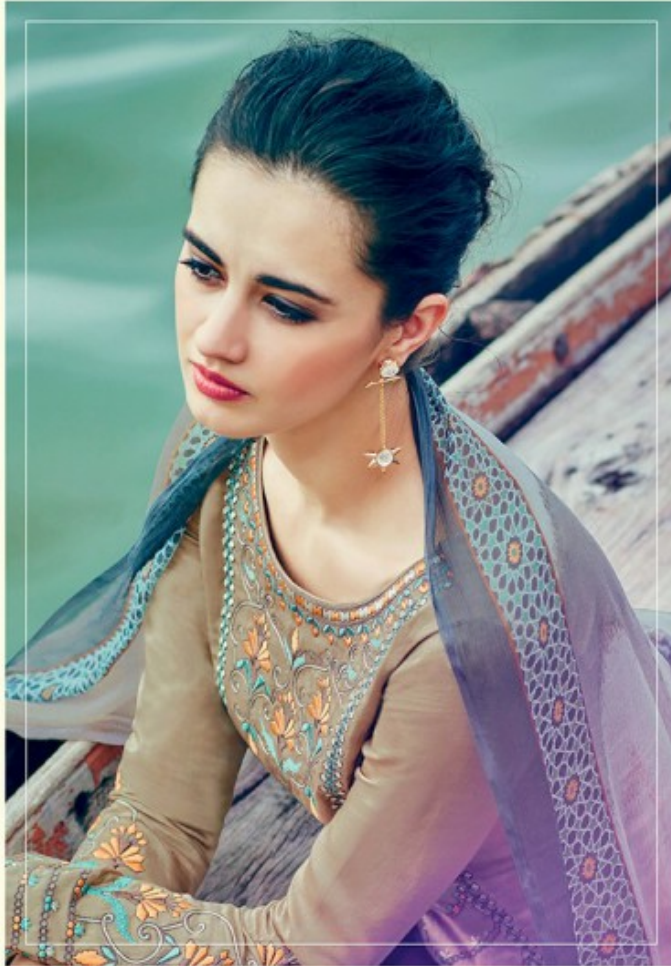

7008

BEAUTIFUL OASIS MOTIFS