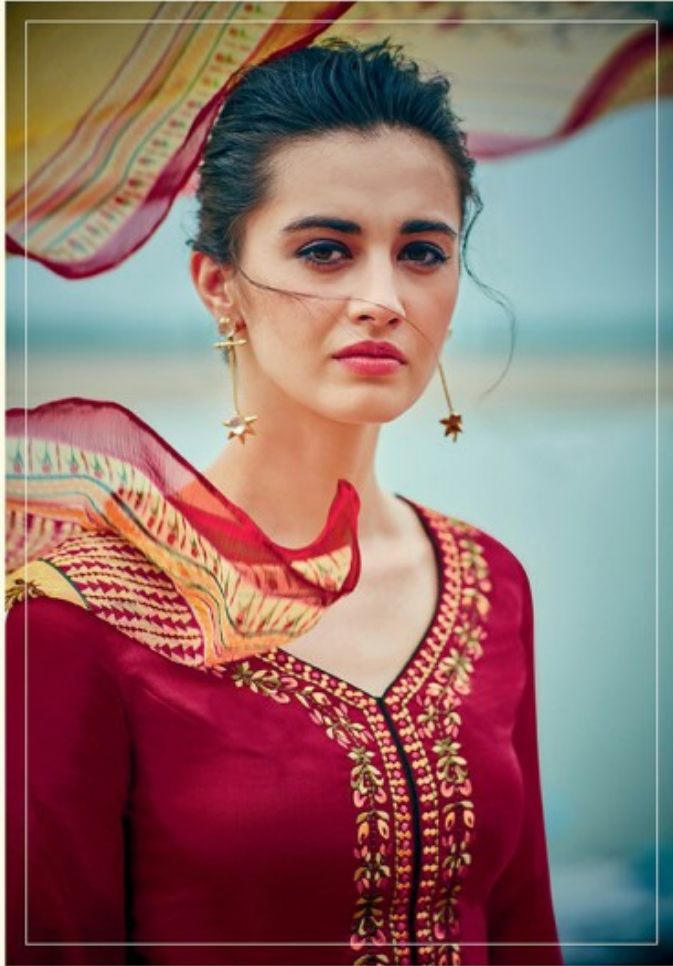

7001

DEEP WARM OMBRE

KIMODI'S
Heer

TEXTILE DEAL

7002

PERFECT BRIDAL CONTRAST

KIMOSA'S
Heer

TEXTILE DEAL