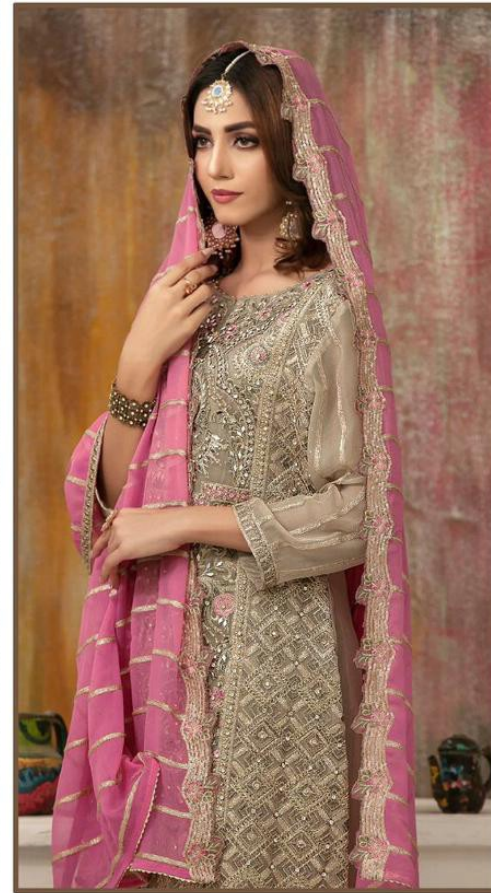

TEXTILE DEAL

Epic®

WASHING INSTRUCTIONS

DO NOT USE ANY TYPE OF BLEACH OR STAIN REMOVING CHEMICALS
BEFORE CUTTING / STITCHING, FABRIC SHOULD BE SOAKED IN WATER
(ALL COMPONENTS SEPARATELY) FOR 15 MINUTES
DO NOT KEEP WET FABRIC IN TWISTED FORM IN ORDER TO AVOID COPY MARKS |
WASH COLOURED AND WHITE FABRICS SEPARATELY
IRON CLOTHES AT MODERATE TEMPERATURE | DO NOT DRY FABRIC IN DIRECT SUNLIGHT
(EXTRA LACES, HANGINGS AND ACCESSORIES ARE NOT INCLUDED)