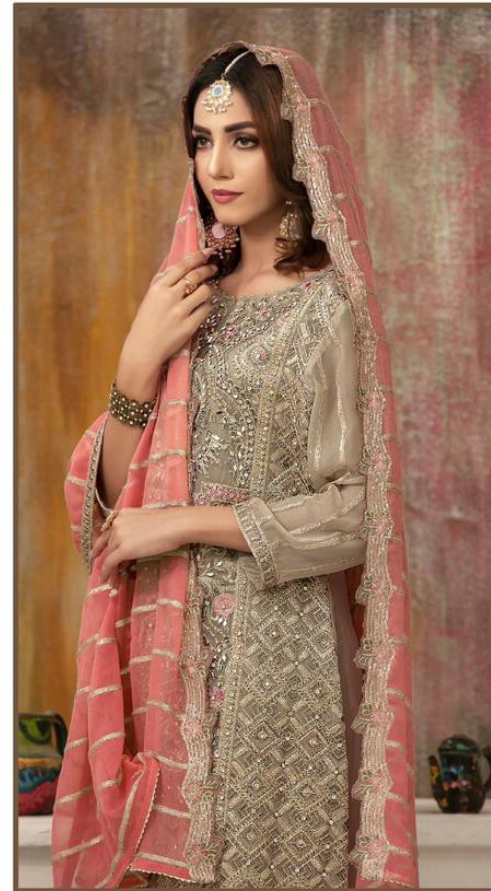

WASHING INSTRUCTIONS

DO NOT USE ANY TYPE OF BLEACH OR STAIN REMOVING CHEMICALS
BEFORE CUTTING / STITCHING, FABRIC SHOULD BE SOAKED IN WATER
(ALL COMPONENTS SEPARATELY) FOR 15 MINUTES
DO NOT KEEP WET FABRIC IN TWISTED FORM IN ORDER TO AVOID COPY MARKS |
WASH COLOURED AND WHITE FABRICS SEPARATELY
IRON CLOTHES AT MODERATE TEMPERATURE | DO NOT DRY FABRIC IN DIRECT SUNLIGHT
(EXTRA LACES, HANGINGS AND ACCESSORIES ARE NOT INCLUDED)

C-1216 C