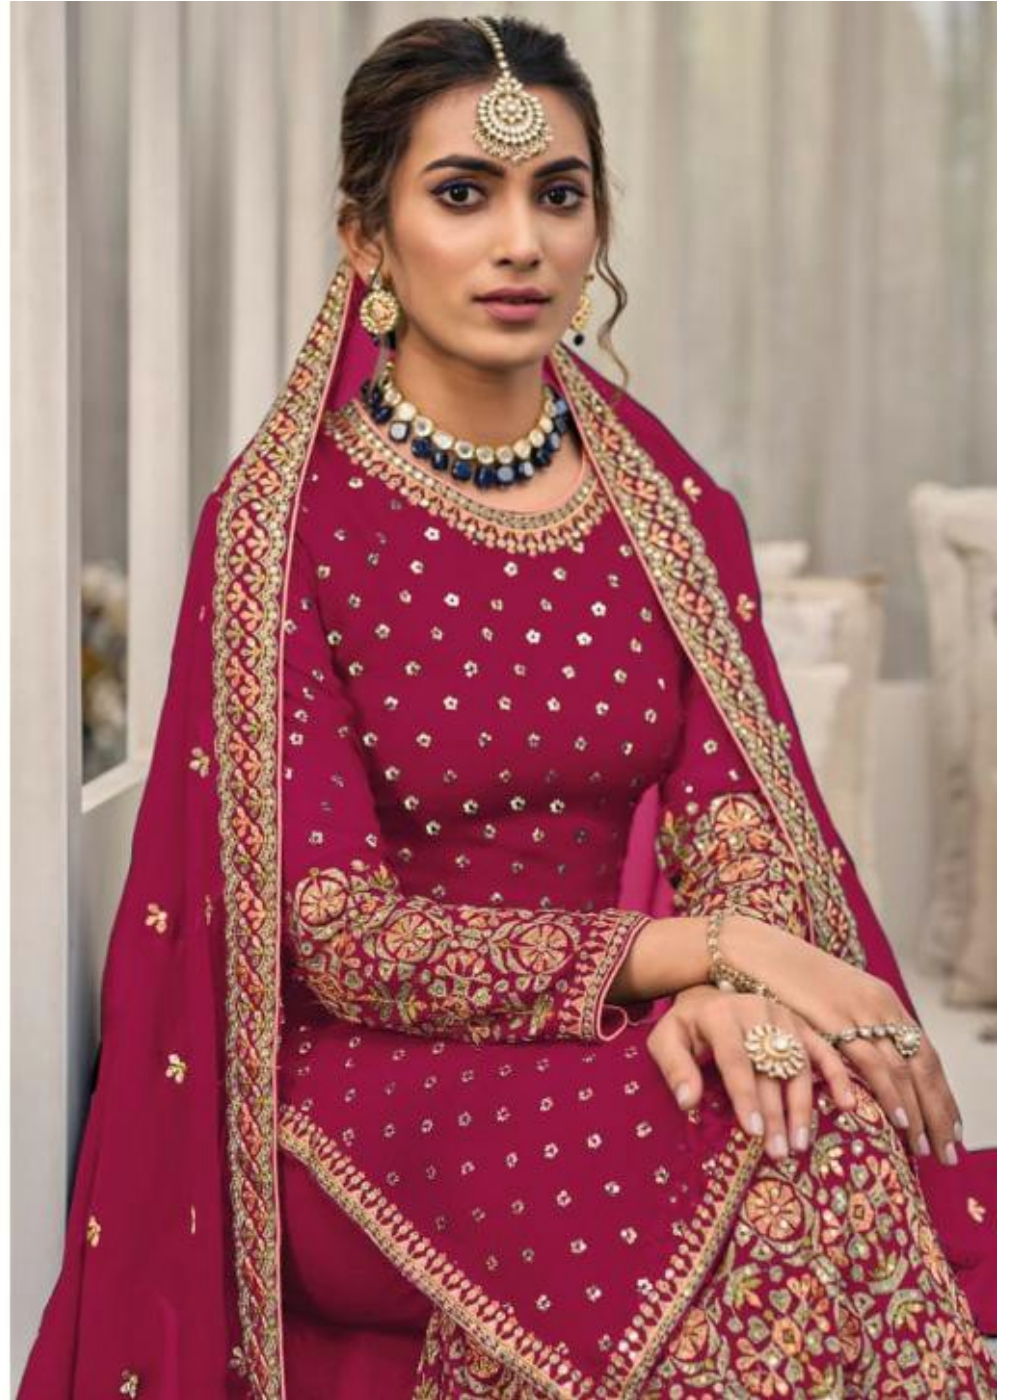

SHAGUN

TEXTILE DEAL

COLOR EDITION-4

TEXTILE DEAL

TEXTILE DEAL

leba lifestyle

TEXTILE DEAL

TEXTILE DEAL

The logo for 'Leba lifestyle' is located in the top right corner of the second image. It features a stylized pink figure of a woman in a sari, followed by the text 'Leba lifestyle' in a modern, sans-serif font.