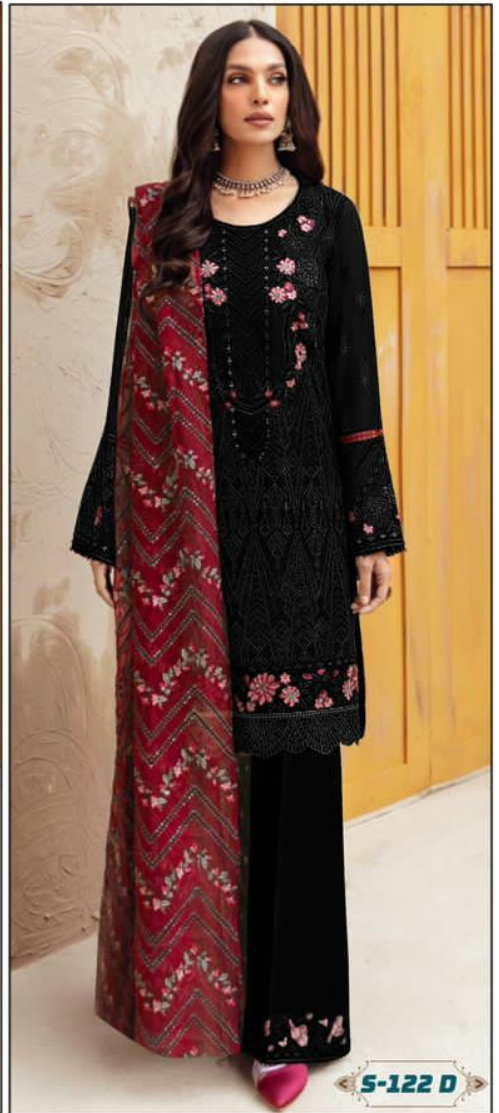

ROSE

Premium Edition S-122

SHANAYA®