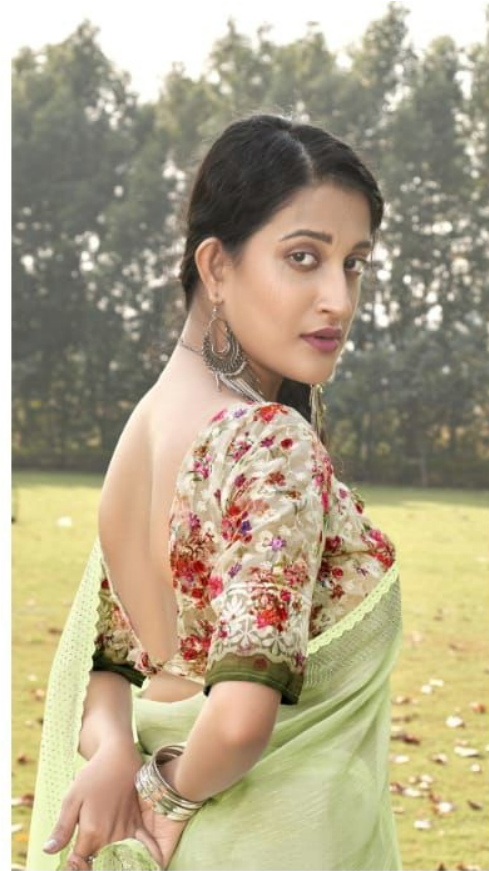

81306

5D
DESIGNER

Matwali

TEXTILE DEAL

5D
DESIGNER

**TIMELESS
RENDS**

Exquisitely ensembled sarees
with uani blouse, gota work and delicate bonier.

5D
DESIGNER

**COOL
COMBO**
complemented with gorgeous velvet
borders... cool Atir for the young at heart

5D
DESIGNER

**MAGNIFICENT
MAUVE**

Shimmering fabric with outwork border & sequined floral motifs on body with a designer blouse