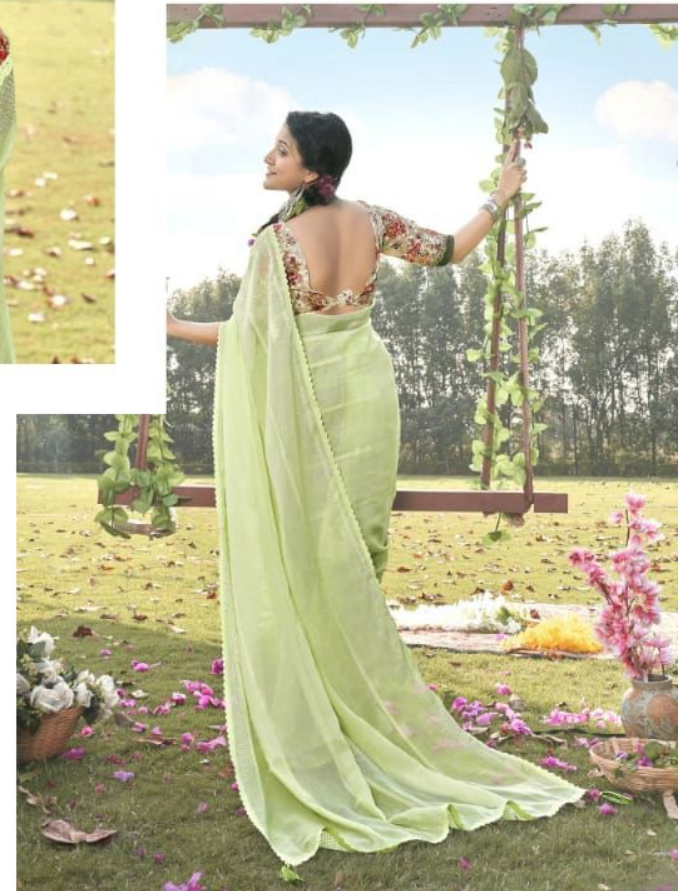

5D
DESIGNER

**TIMELESS
RENDS**

Exquisitely ensembled sarees
with uani blouse, gota work and delicate bonier.