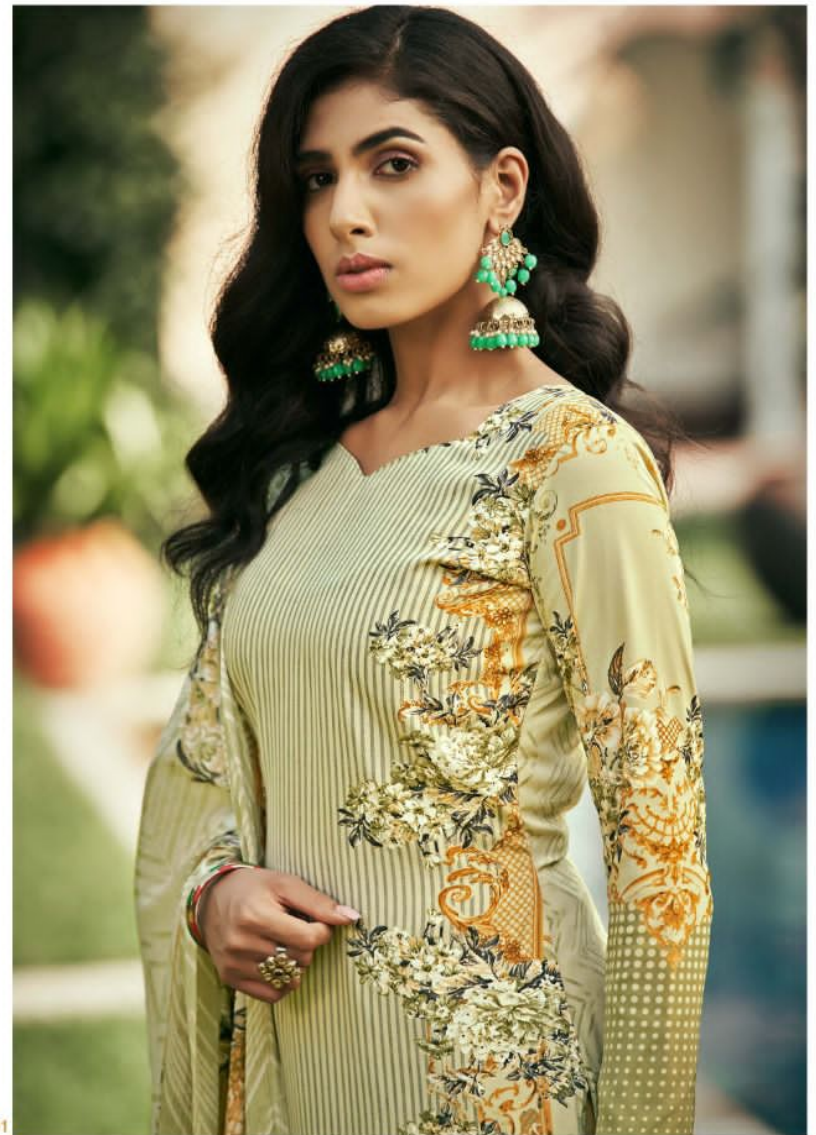

Zulfat
Designer Suits

Zulfat[®]
Designer Suits

THE EXOTIC FLORAL BLISS IN SOFT COLOURS PRINT WHICH
GIVES A SWEETLY FEMININE TOUCH TO YOUR PERSONALITY.

469-002

469-005

469-006

469-009

Zulfat
Designer Suits

THE EXOTIC FLORAL BLESS IN SOFT COLOURS PRINT WHICH GIVES A SWEETLY YEARNING TOUCH TO YOUR PERSONALITY.

Zulfat
Designer Suits

THE EXOTIC FLORAL BLISS IN SOFT COLOURS PRINT WHICH GIVES A SWEETLY FEMININE TOUCH TO YOUR PERSONALITY.