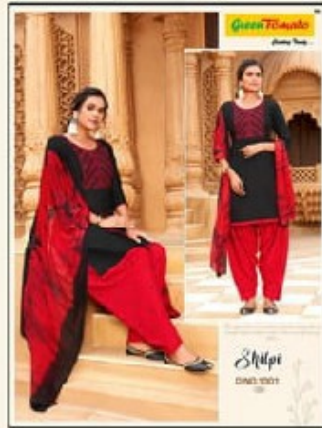

GreenTomatoTM

Creating Trends...

The design shows an ornamental blouse resembling the real thing and personality of nature. Indian women by strong fabric.

D.NO.1008

Shilpi

TEXTILE DEAL

Shilpi

Green Tomato™