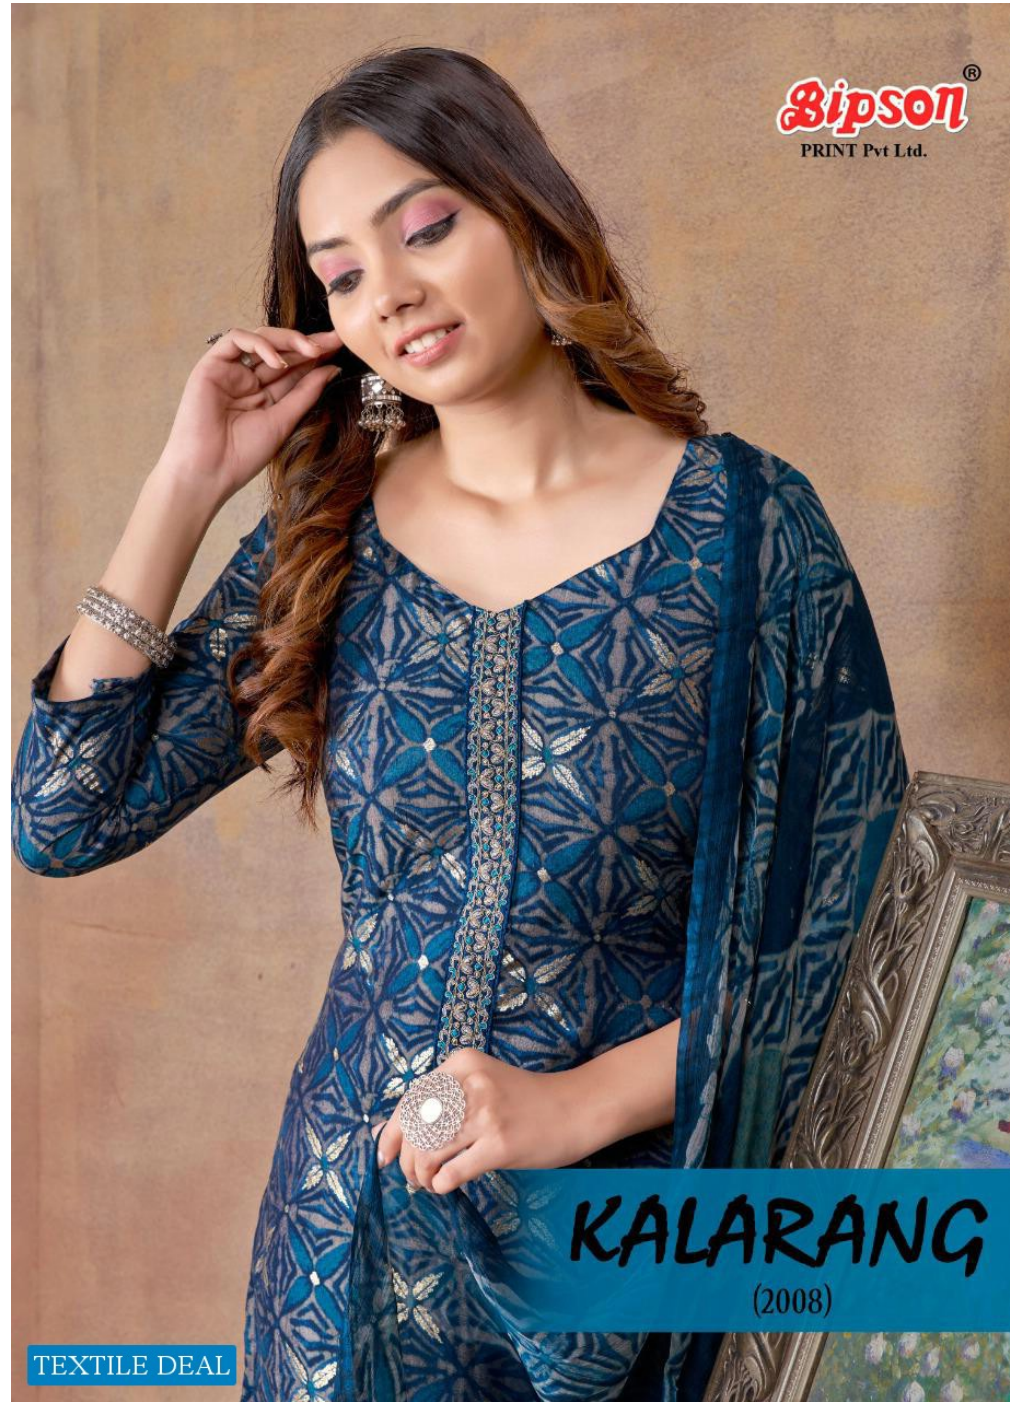

Gipson®
PRINT Pvt Ltd.

KALARANG

(2008)

TEXTILE DEAL