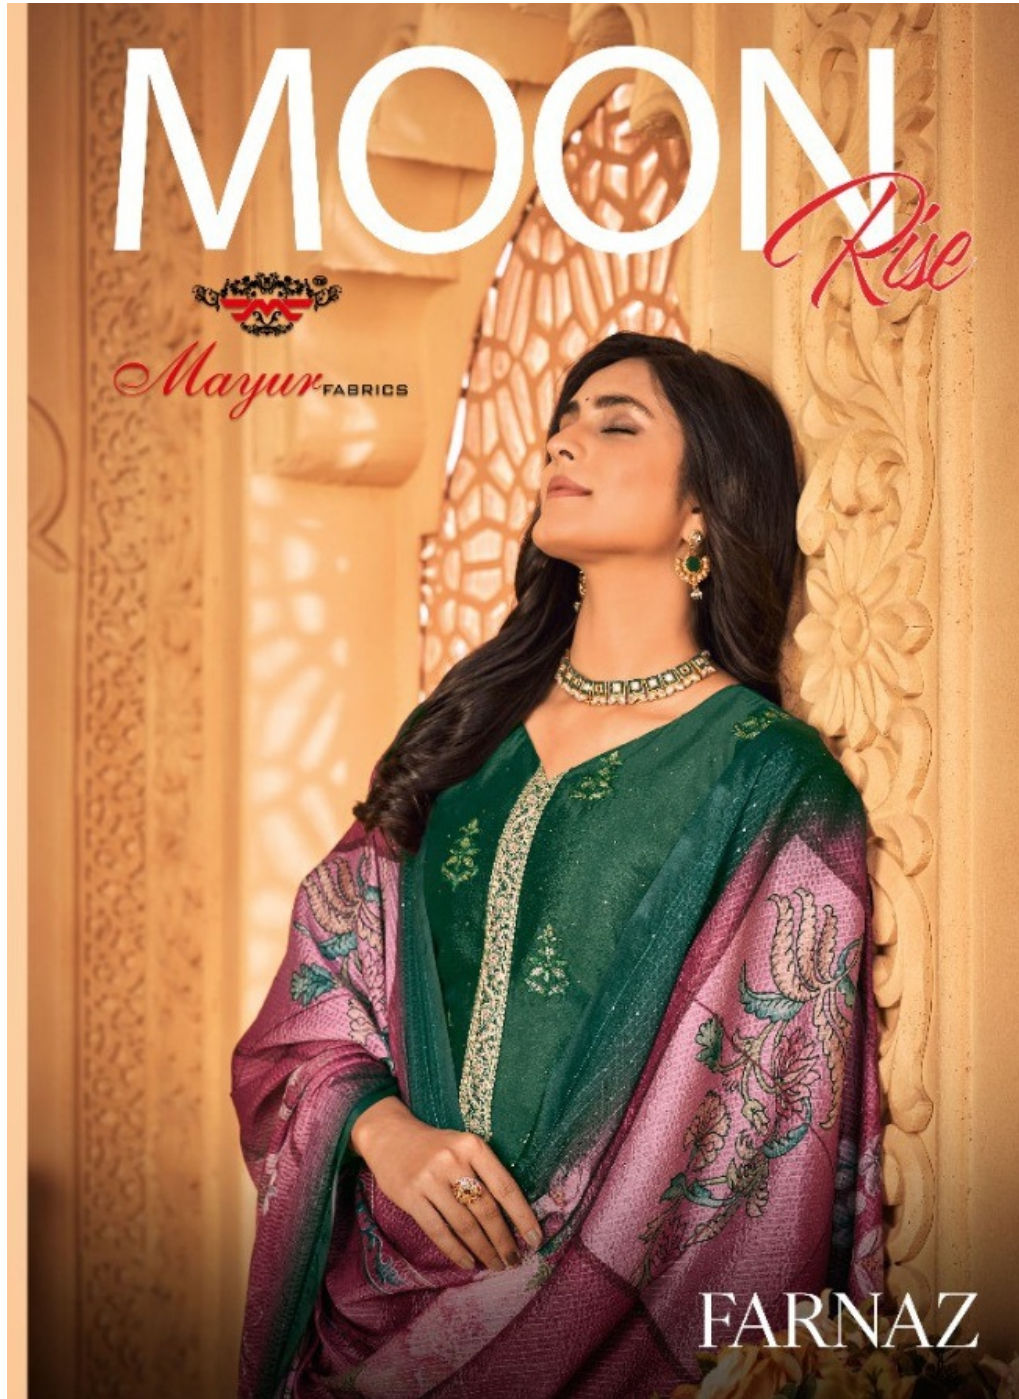

MOON

Rise

Mayur FABRICS

FARNAZ

Mayur FABRICS

20002

This traditional hue gets a whole new look.

TEXTILE DEAL

20001

Vibrant tones to give any look an adrenaline rush.

Mayur FABRICS

TEXTILE DEAL

FARNAZ

Classic styles with luxurious soft fabrics are highlighted by refined and feminine details.

TEXTILE DEAL

TEXTILE DEAL