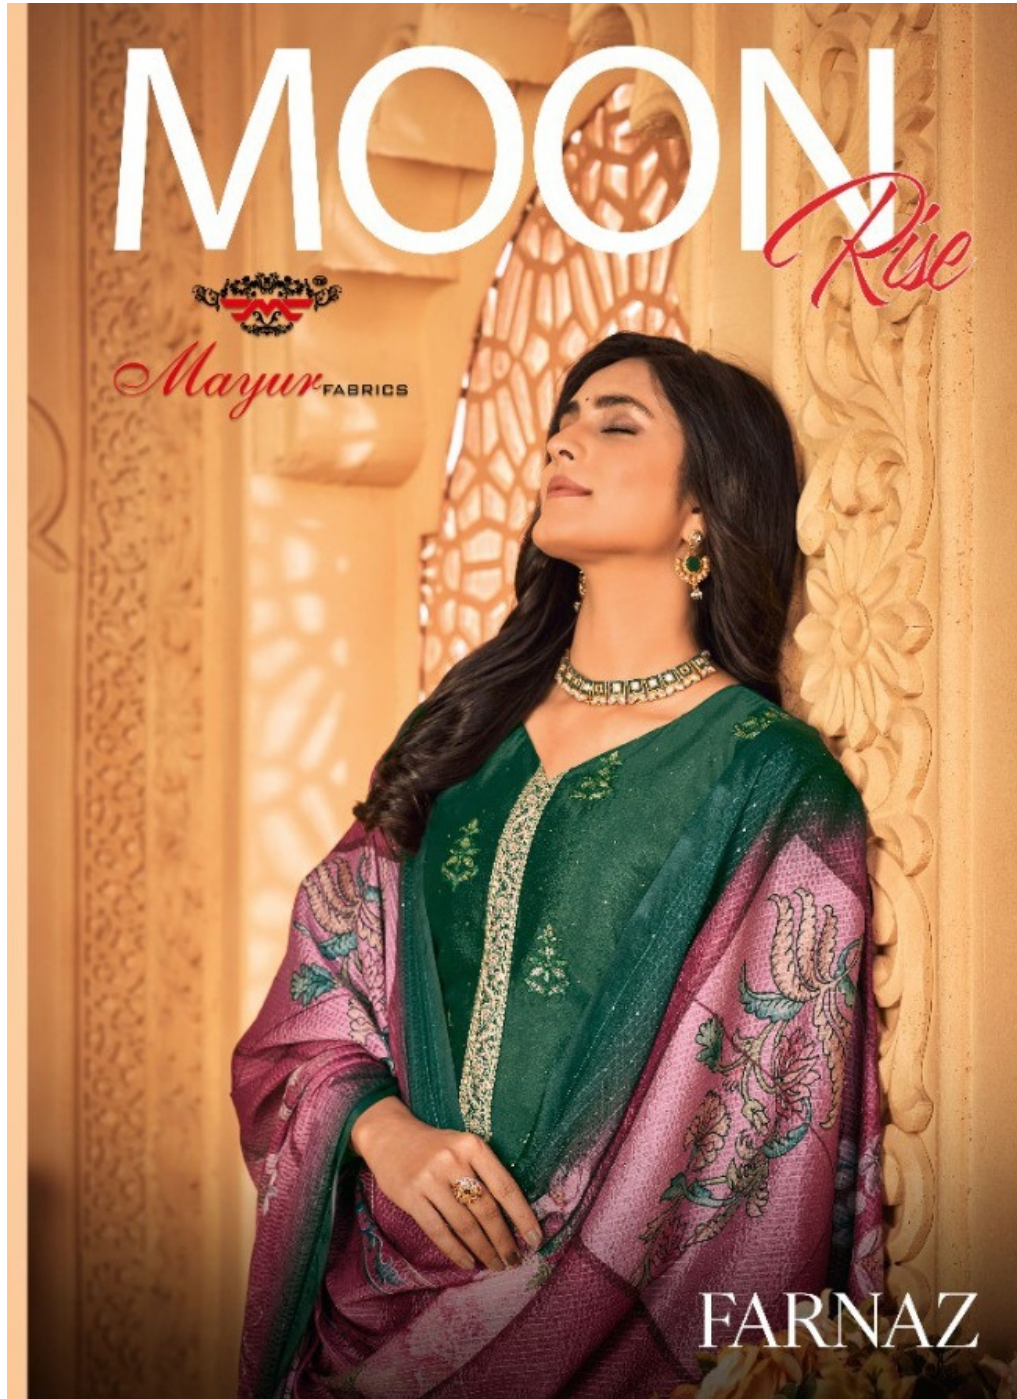

MOON

Rise

Mayur FABRICS

FARNAZ

Mayur FABRICS

20002

This traditional hue gets a whole new look.

TEXTILE DEAL

20001

Vibrant tones to give any look an adrenaline rush.

Mayur FABRICS

TEXTILE DEAL

FARNAZ

Classic styles with luxurious soft fabrics are highlighted by refined and feminine details.

TEXTILE DEAL

TEXTILE DEAL