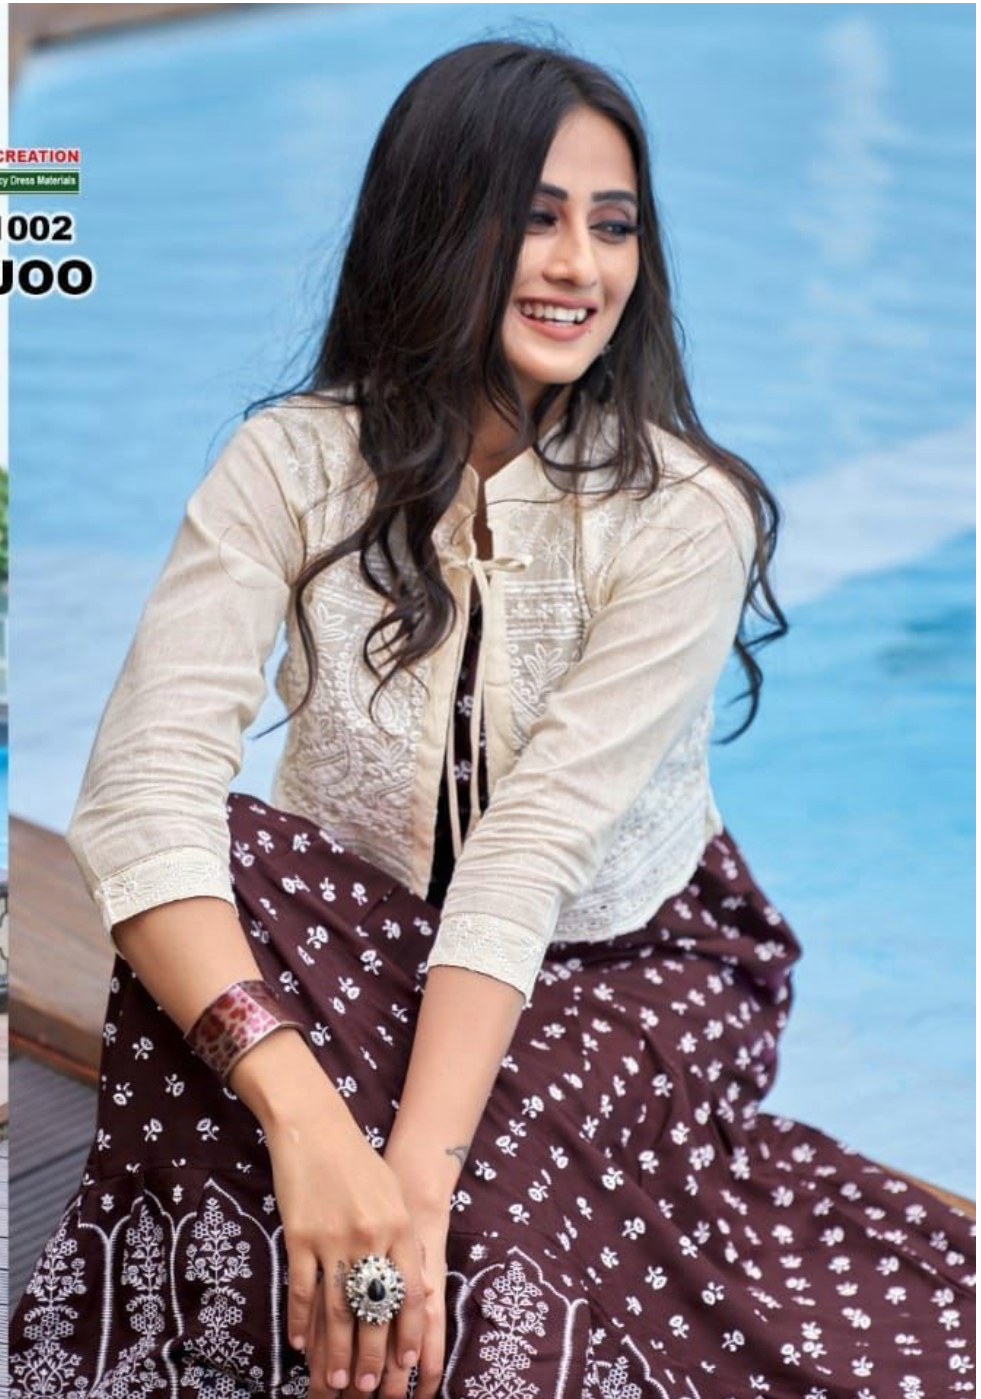

A PRODUCT BY
SHREE
BALA CREATION
Mfrs. of Exclusive Fancy Dress Materials

**D.NO.1002
AARJOO**

TEXTILE DEAL