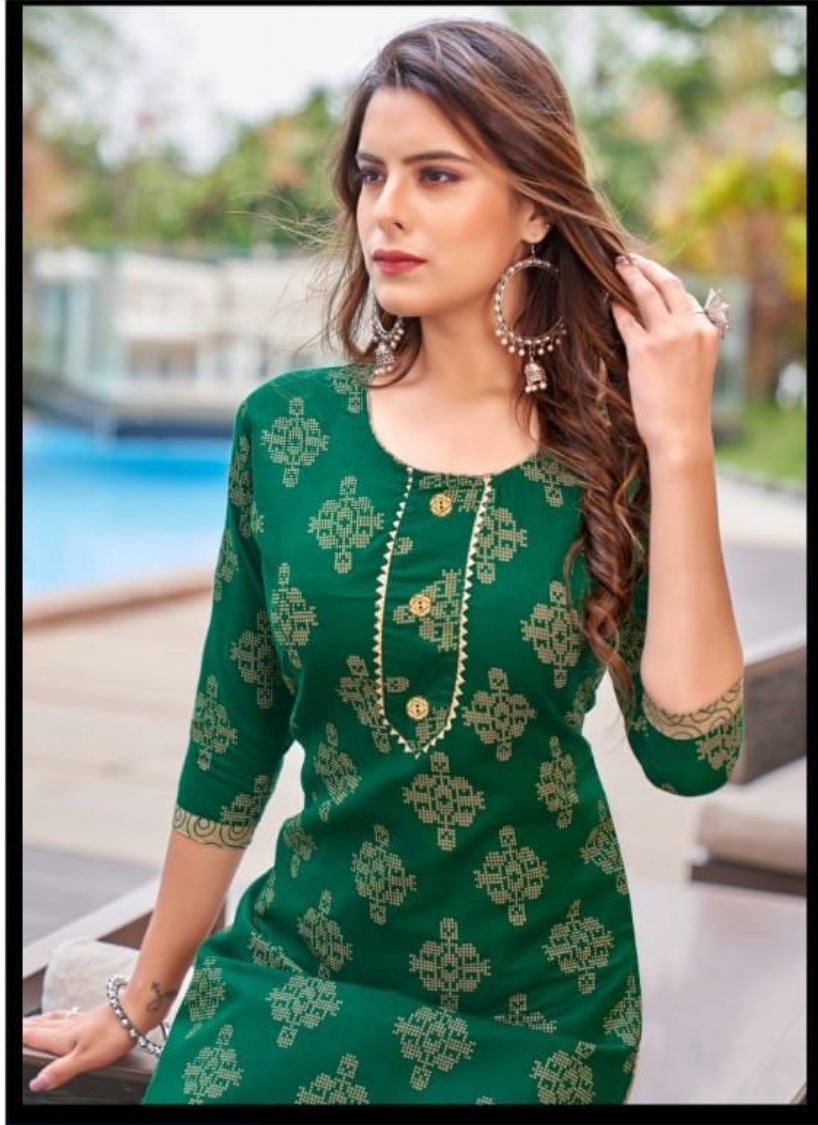

TEXTILE DEAL **D.NO.1006**

A PRODUCT BY  
SHREE  
**BALA** CREATION  
Mrs. of Exclusive Fancy Dress Materials  
**AAROHI**

TEXTILE DEAL **D.NO.1010**

A PRODUCT BY  
SHREE  
**BALA** CREATION  
Mrs. of Exclusive Fancy Dress Materials  
**AAROHI**