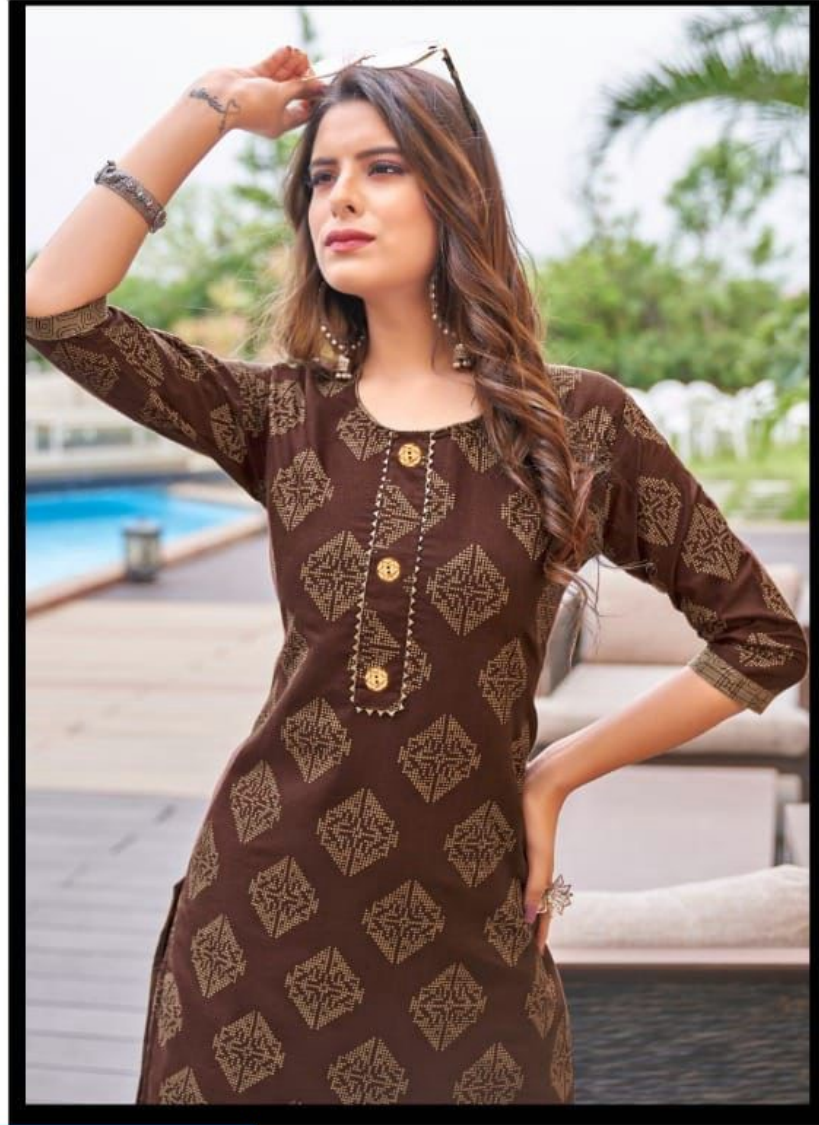

A PRODUCT BY
SHREE
BALA CREATION
Mrs. of Exclusive Fancy Dress Materials
AAROHI

TEXTILE DEAL **D.NO.1007**