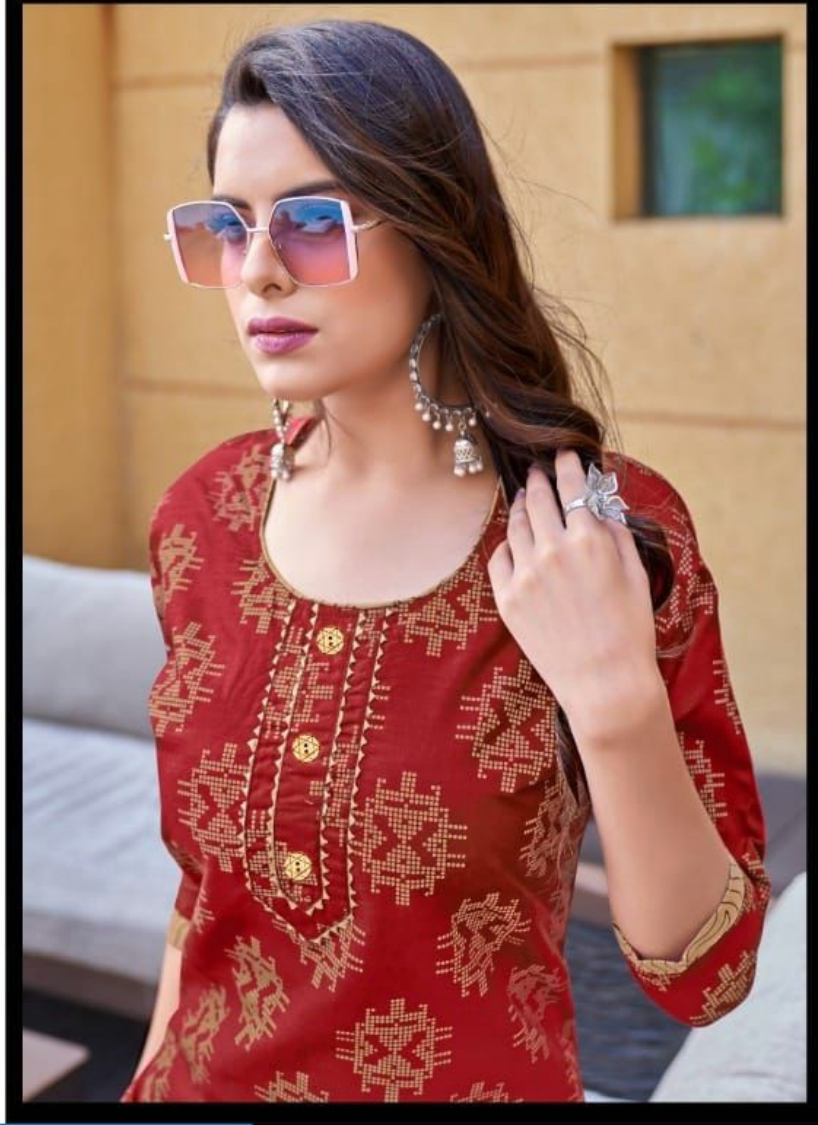

TEXTILE DEAL **D.NO.1005**

A PRODUCT BY  
SHREE  
**BALA** CREATION  
Mrs. of Exclusive Fancy Dress Materials  
**AAROHI**

TEXTILE DEAL **D.NO.1007**

A PRODUCT BY  
SHREE  
**BALA** CREATION  
Mrs. of Exclusive Fancy Dress Materials  
**AAROHI**