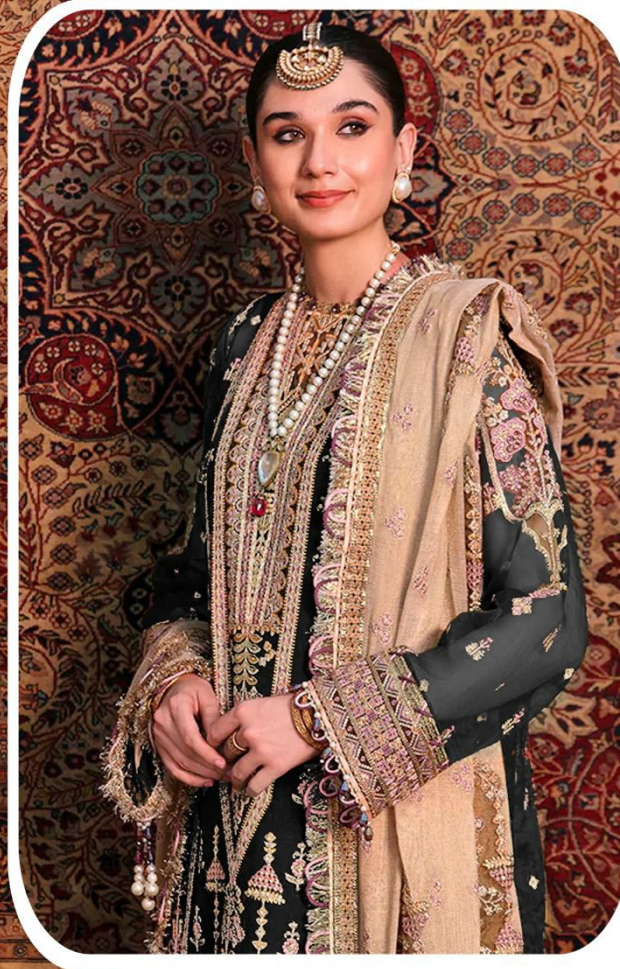

WASHING INTRUCTIONS

DO NOT USE ANY TYPE OF BLEACH OR STAIN REMOVING CHEMICALS
BEFORE CUTTING / STITCHING, FABRIC SHOULD BE SOAKED IN WATER
(ALL COMPONENTS SEPARATELY) FOR 15 MINUTES
DO NOT KEEP WET FABRIC IN TWISTED FROM IN ORDER TO AVOID COPY MARKS |
WASH COLOURED AND WHITE FABRICS SEPARATELY
IRON CLOTHES AT MODERATE TEMPERATURE | DO NOT DRY FABRIC IN DIRECT SUNLIGHT
(EXTRA LACES, HANGINGS AND ACCESSORIES ARE NOT INDDUED)

C-1284 C