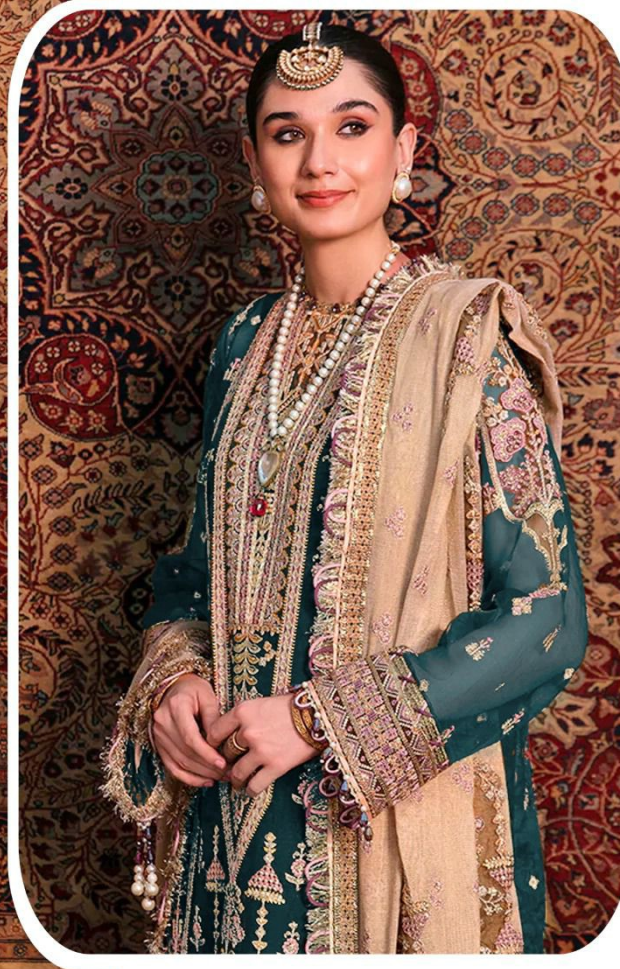

WASHING INTRUCTIONS

C-1284 D