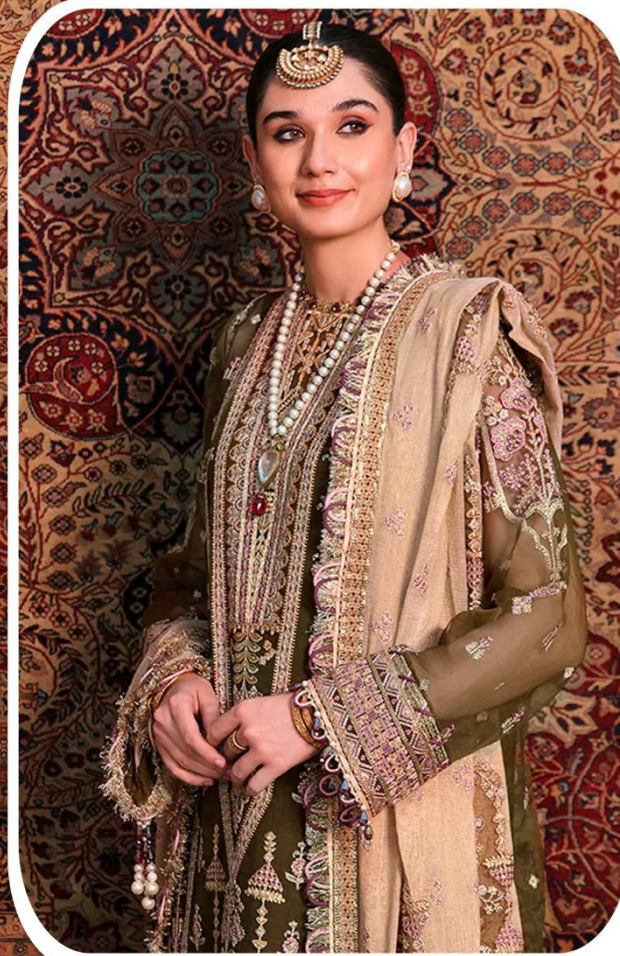

WASHING INTRUCTIONS

DO NOT USE ANY TYPE OF BLEACH OR STAIN REMOVING CHEMICALS
BEFORE CUTTING / STITCHING, FABRIC SHOULD BE SOAKED BE SOAKED IN WATER
(ALL COMPONENTS SEPARATELY) FOR 15 MINUTES
DO NOT KEEP WET FABRIC IN TWISTED FROM IN ORDER TO AVOID COPY MARKS |
WASH COLOURED AND WHITE FABRICS SEPARATELY
IRON CLOTHES AT MODERATE TEMPERATURE | DO NOT DRY FABRIC IN DIRECT SUNLIGHT
(EXTRA LACES, HANGINGS AND ACCESSORIES ARE NOT INDUDED)

C-1284 A