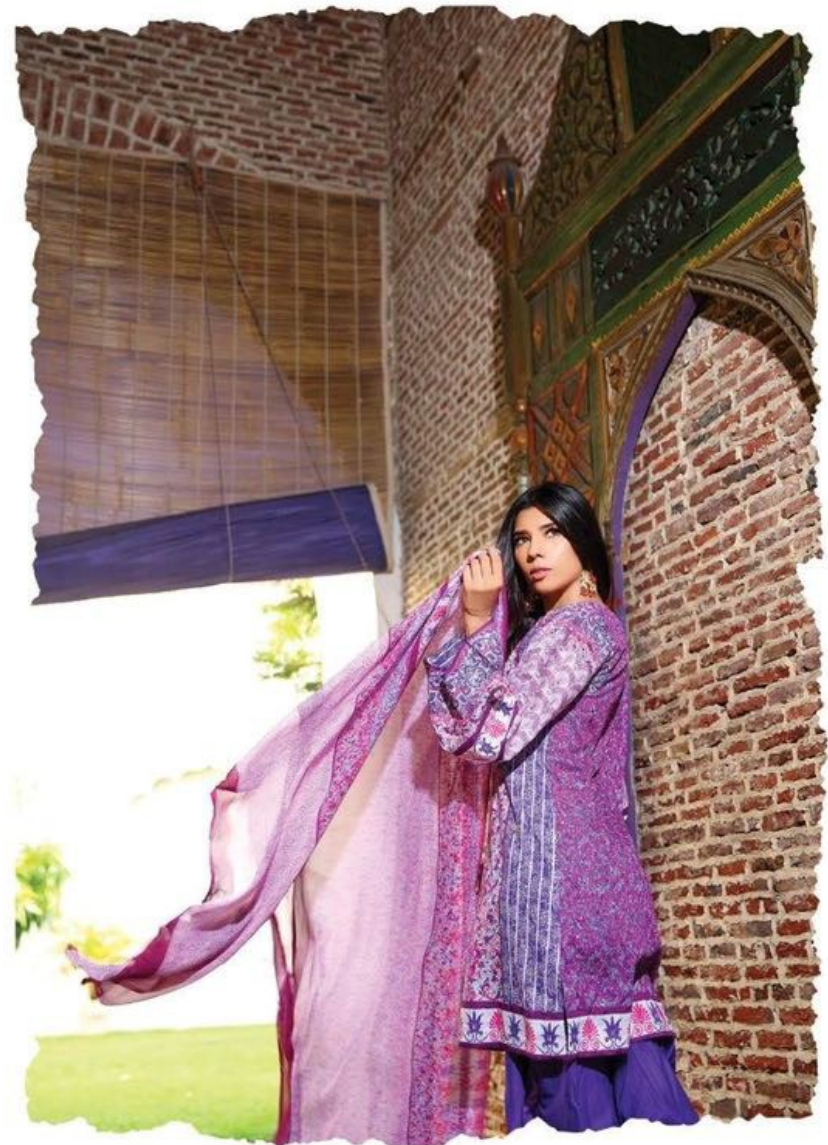

TEXTILE DEAL

TEXTILE DEAL

TEXTILE DEAL

D-9B

the
LADY is
a **DIVA**

Soothing fabric, refreshing hues and modern prints are all what you need this season to create a stir.

D-7A
TEXTILE DEAL

D-7B
TEXTILE DEAL

Modern **MUSE**

TEXTILE DEAL

TEXTILE DEAL

*The new season is all about
progressive silhouettes,
dynamic composition and
perfect proportions....*

D-6A

TEXTILE DEAL

TEXTILE DEAL

D-4A