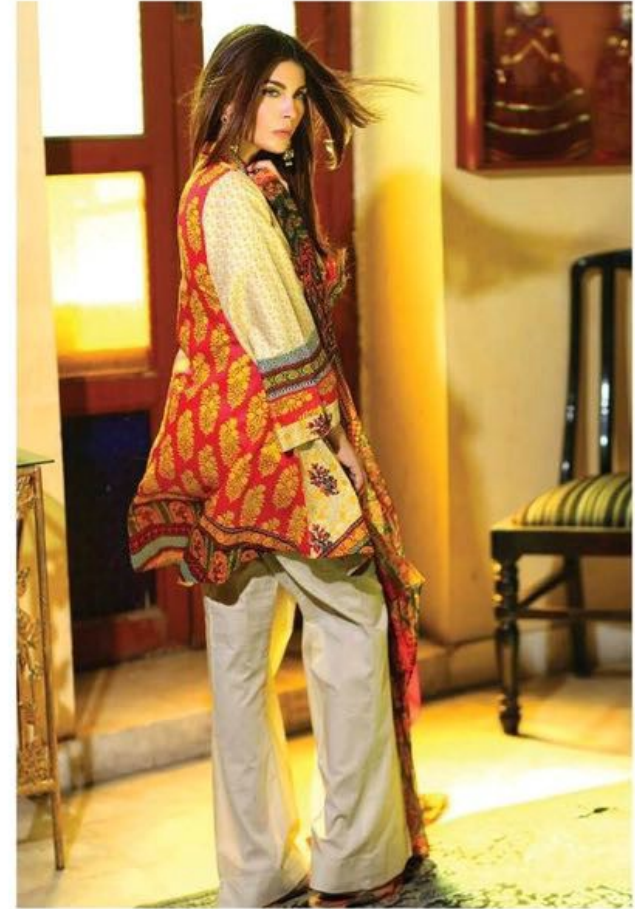

TEXTILE DEAL

TEXTILE DEAL

TEXTILE DEAL

D-9B

the
LADY is
a **DIVA**

Soothing fabric, refreshing hues and modern prints are all what you need this season to create a stir.

D-7A
TEXTILE DEAL

D-7B
TEXTILE DEAL

Modern **MUSE**

TEXTILE DEAL

TEXTILE DEAL

*The new season is all about
progressive silhouettes,
dynamic composition and
perfect proportions....*

D-6A

TEXTILE DEAL

TEXTILE DEAL

D-4A