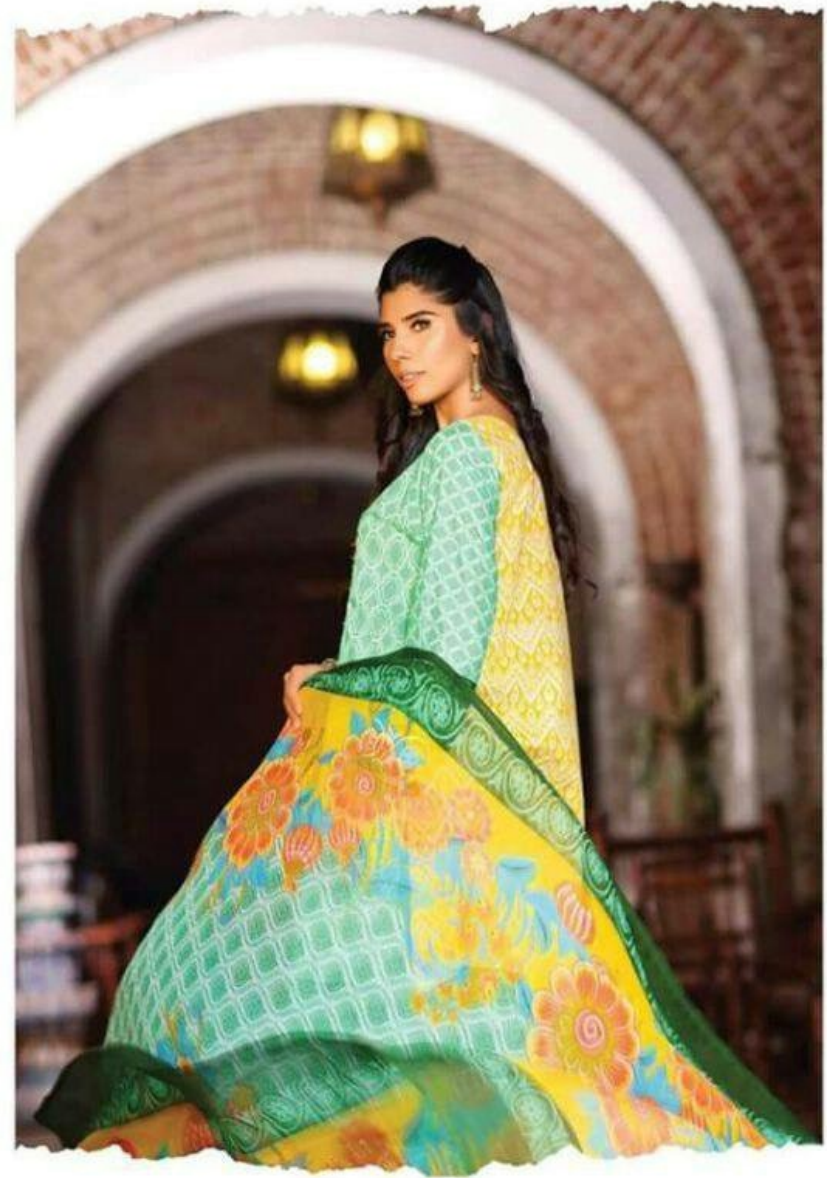

TEXTILE DEAL

TEXTILE DEAL

TEXTILE DEAL

D-9B

the
LADY is
a **DIVA**

Soothing fabric, refreshing hues and modern prints are all what you need this season to create a stir.

D-7A
TEXTILE DEAL

D-7B
TEXTILE DEAL

Modern **MUSE**

TEXTILE DEAL

TEXTILE DEAL

*The new season is all about
progressive silhouettes,
dynamic composition and
perfect proportions....*

D-6A

TEXTILE DEAL

TEXTILE DEAL

D-4A