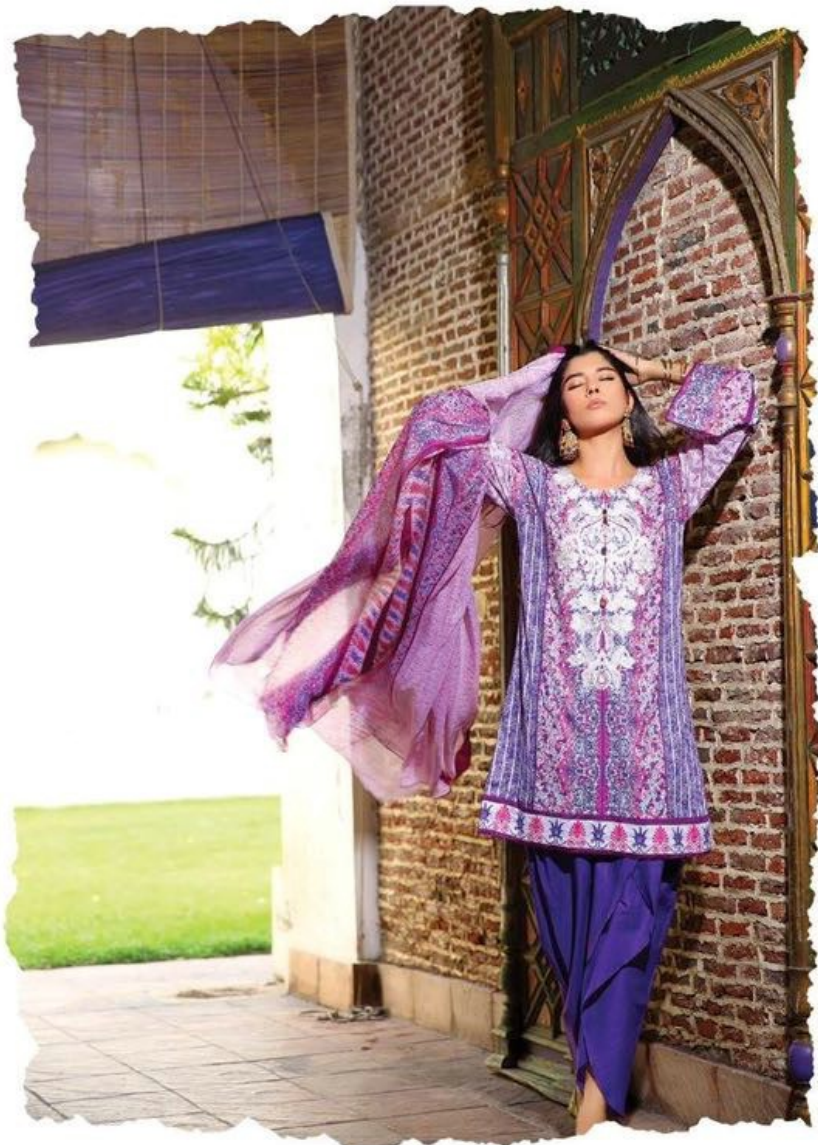

TEXTILE DEAL

TEXTILE DEAL

TEXTILE DEAL

D-9B

the
LADY is
a **DIVA**

Soothing fabric, refreshing hues and modern prints are all what you need this season to create a stir.

D-7A
TEXTILE DEAL

D-7B
TEXTILE DEAL

Modern **MUSE**

TEXTILE DEAL

TEXTILE DEAL

*The new season is all about
progressive silhouettes,
dynamic composition and
perfect proportions....*

D-6A

TEXTILE DEAL

TEXTILE DEAL

D-4A