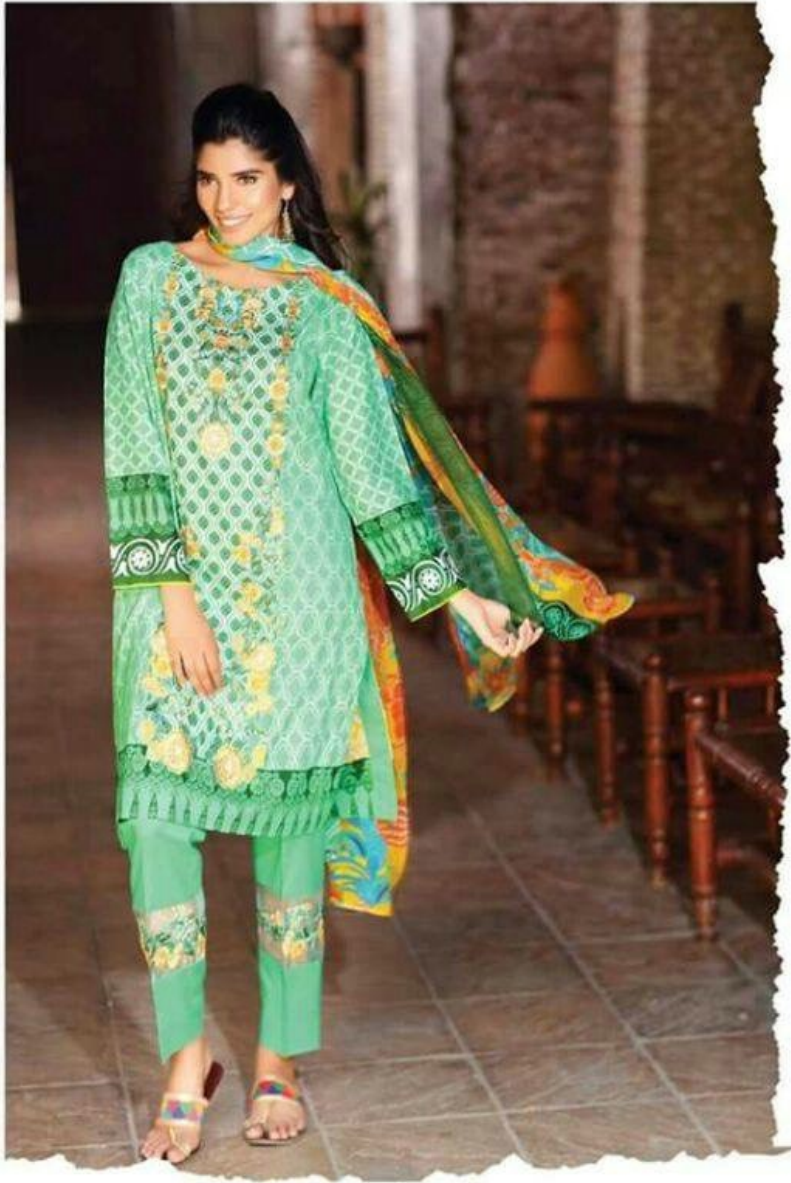

TEXTILE DEAL

TEXTILE DEAL

TEXTILE DEAL

D-9B

the
LADY is
a **DIVA**

Soothing fabric, refreshing hues and modern prints are all what you need this season to create a stir.

D-7A
TEXTILE DEAL

D-7B
TEXTILE DEAL

Modern **MUSE**

TEXTILE DEAL

TEXTILE DEAL

*The new season is all about
progressive silhouettes,
dynamic composition and
perfect proportions....*

D-6A

TEXTILE DEAL

TEXTILE DEAL

D-4A