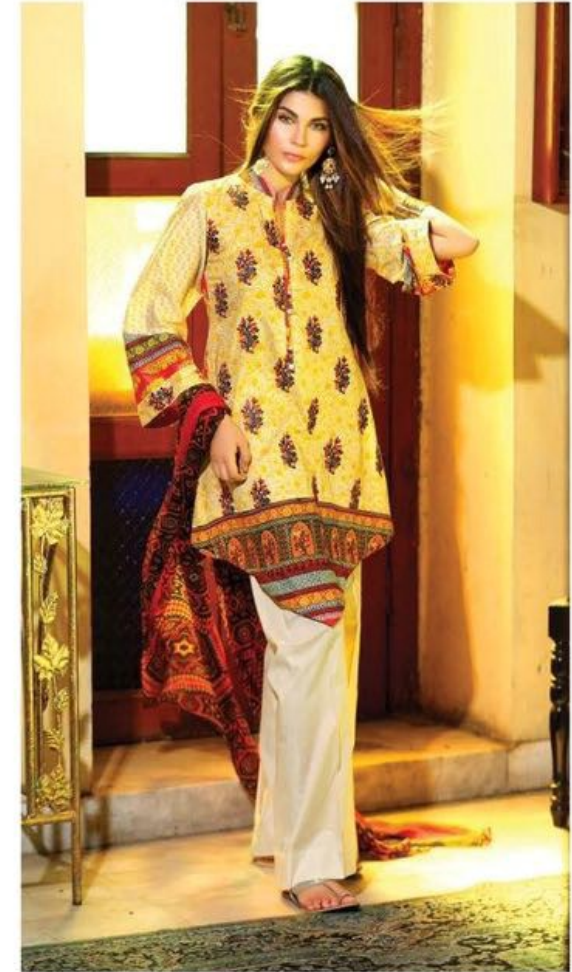

TEXTILE DEAL

TEXTILE DEAL

TEXTILE DEAL

D-9B

the
LADY is
a **DIVA**

Soothing fabric, refreshing hues and modern prints are all what you need this season to create a stir.

D-7A
TEXTILE DEAL

D-7B
TEXTILE DEAL

Modern **MUSE**

TEXTILE DEAL

TEXTILE DEAL

*The new season is all about
progressive silhouettes,
dynamic composition and
perfect proportions....*

D-6A

TEXTILE DEAL

TEXTILE DEAL

D-4A