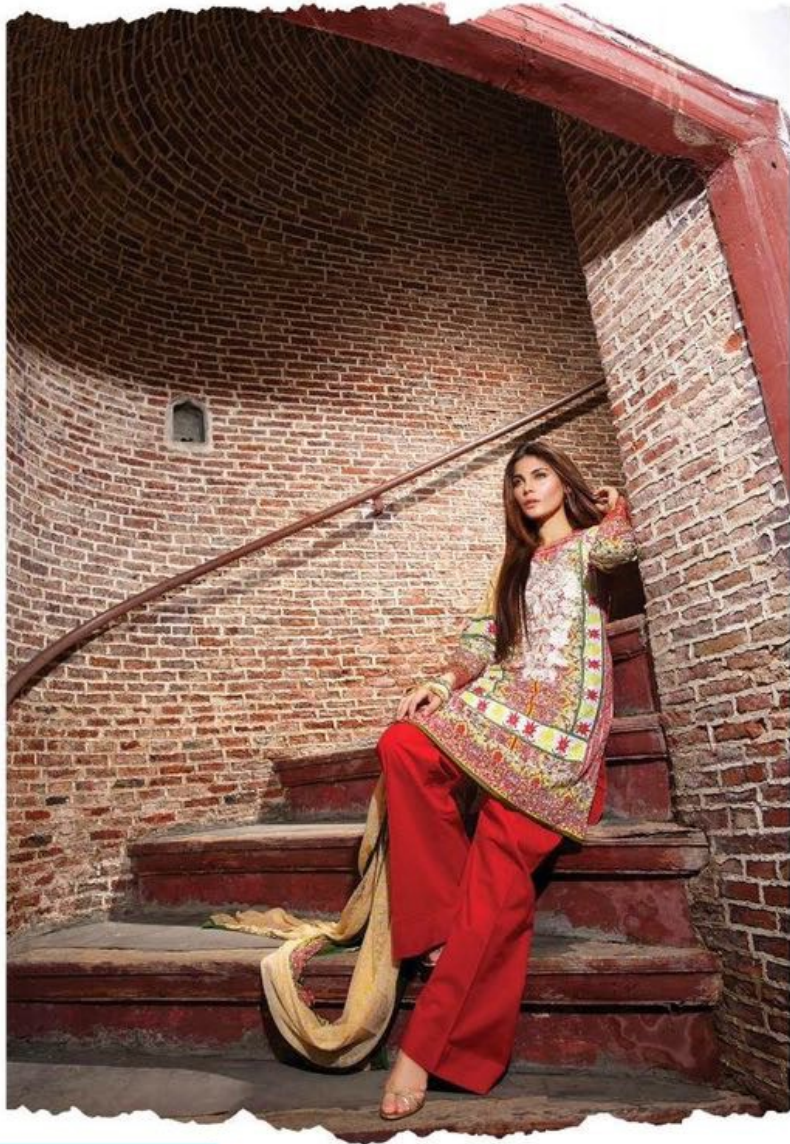

TEXTILE DEAL

TEXTILE DEAL

TEXTILE DEAL

D-9B

the
LADY is
a **DIVA**

Soothing fabric, refreshing hues and modern prints are all what you need this season to create a stir.

D-7A
TEXTILE DEAL

D-7B
TEXTILE DEAL

Modern **MUSE**

TEXTILE DEAL

TEXTILE DEAL

*The new season is all about
progressive silhouettes,
dynamic composition and
perfect proportions....*

D-6A

TEXTILE DEAL

TEXTILE DEAL

D-4A