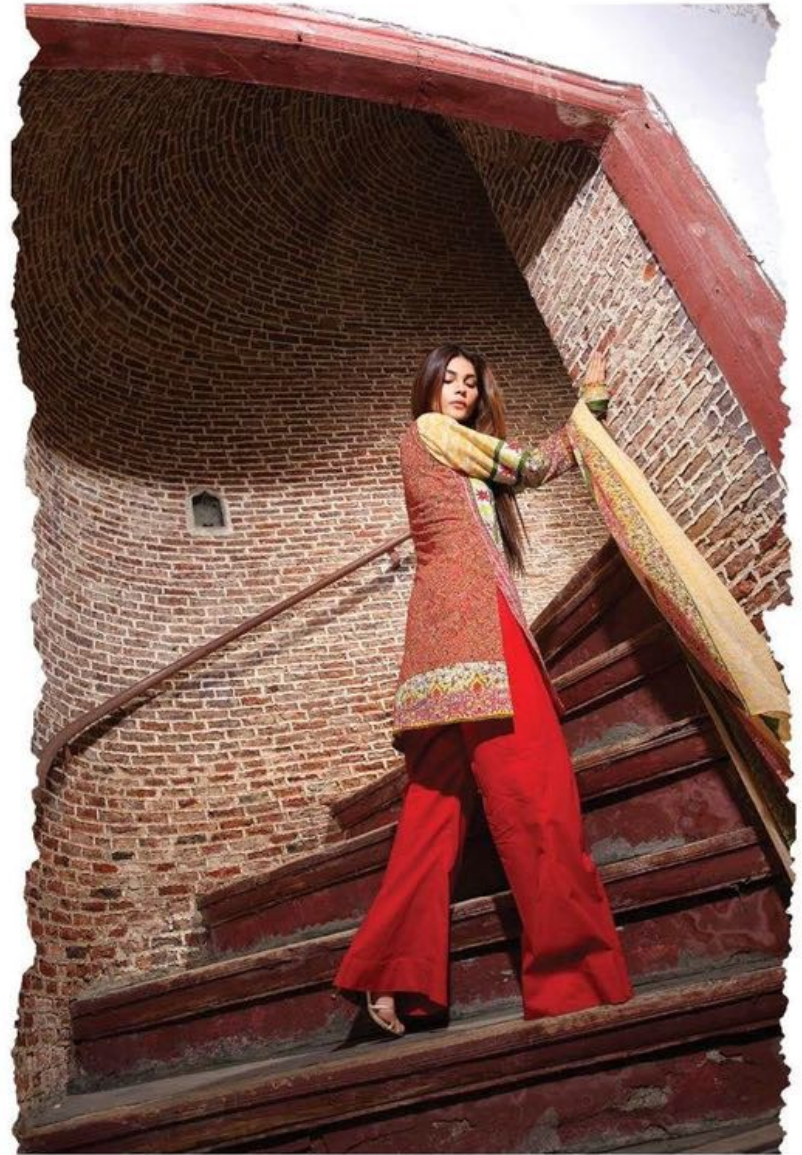

TEXTILE DEAL

TEXTILE DEAL

TEXTILE DEAL

D-9B

the
LADY is
a **DIVA**

Soothing fabric, refreshing hues and modern prints are all what you need this season to create a stir.

D-7A
TEXTILE DEAL

D-7B
TEXTILE DEAL

Modern **MUSE**

TEXTILE DEAL

TEXTILE DEAL

*The new season is all about
progressive silhouettes,
dynamic composition and
perfect proportions....*

D-6A

TEXTILE DEAL

TEXTILE DEAL

D-4A