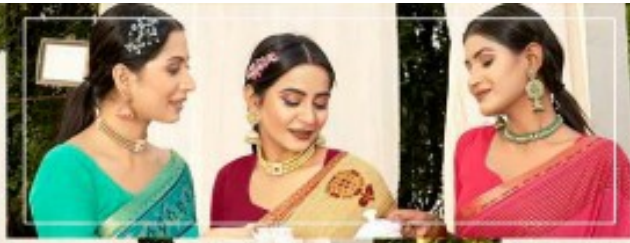

मधुPriya
A TRUE INDIAN TRADITION

ARCHISHA
FULL SAREE LACE JARI PRINT

मधुPriya
A TRUE INDIAN TRADITION

ARCHISHA
FULL SAREE LACE JARI PRINT

TEXTILE DEAL

27251

27252

27253