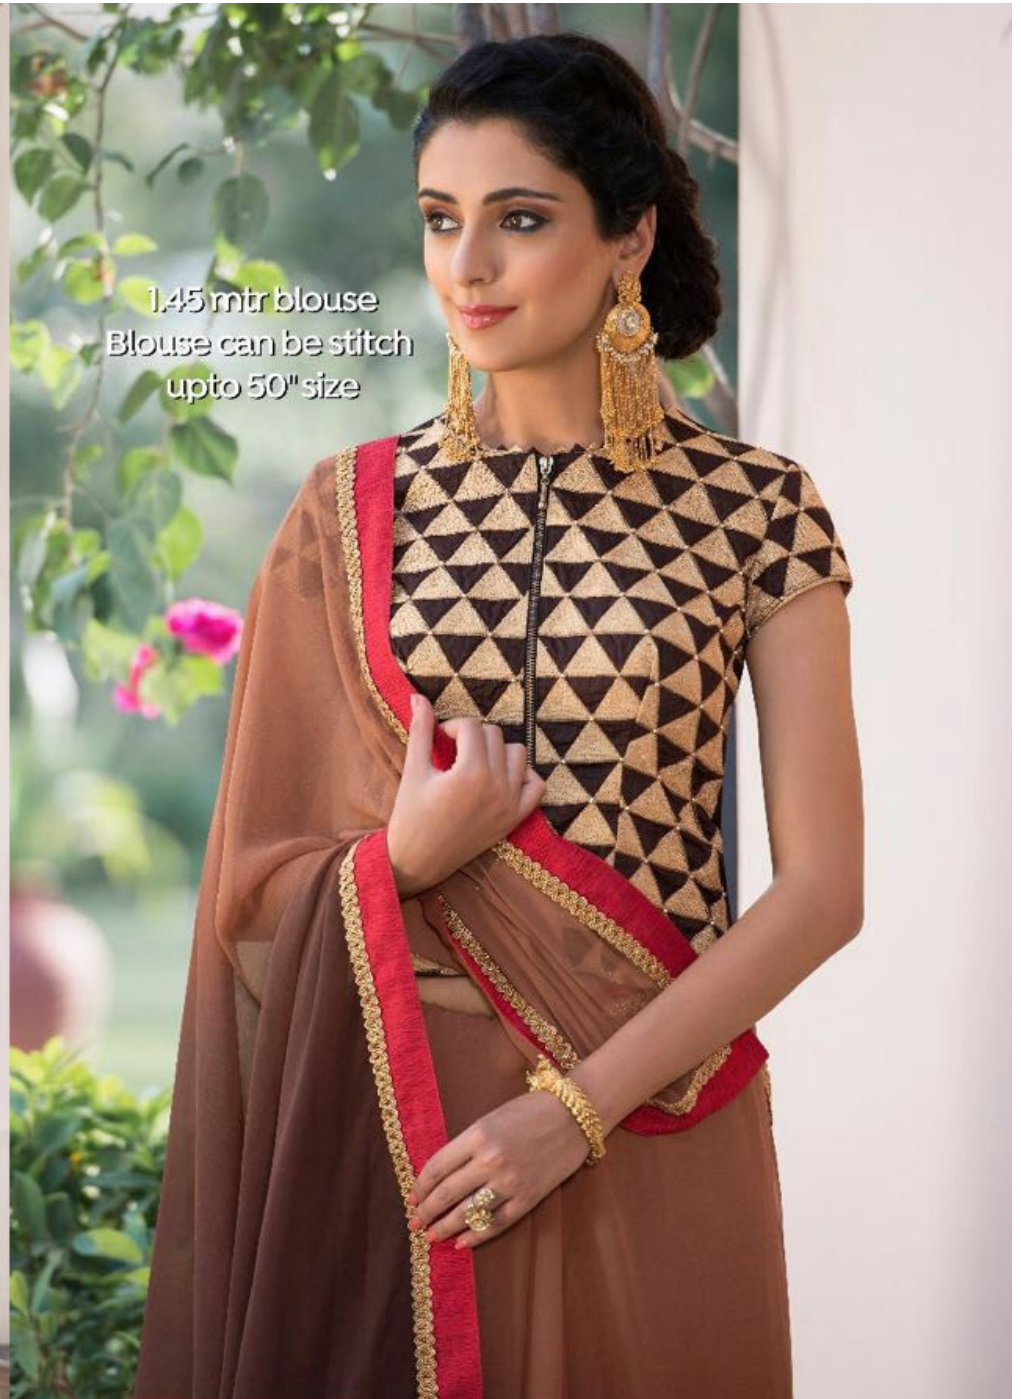

1.45 mtr blouse
Blouse can be stitch
upto 50" size