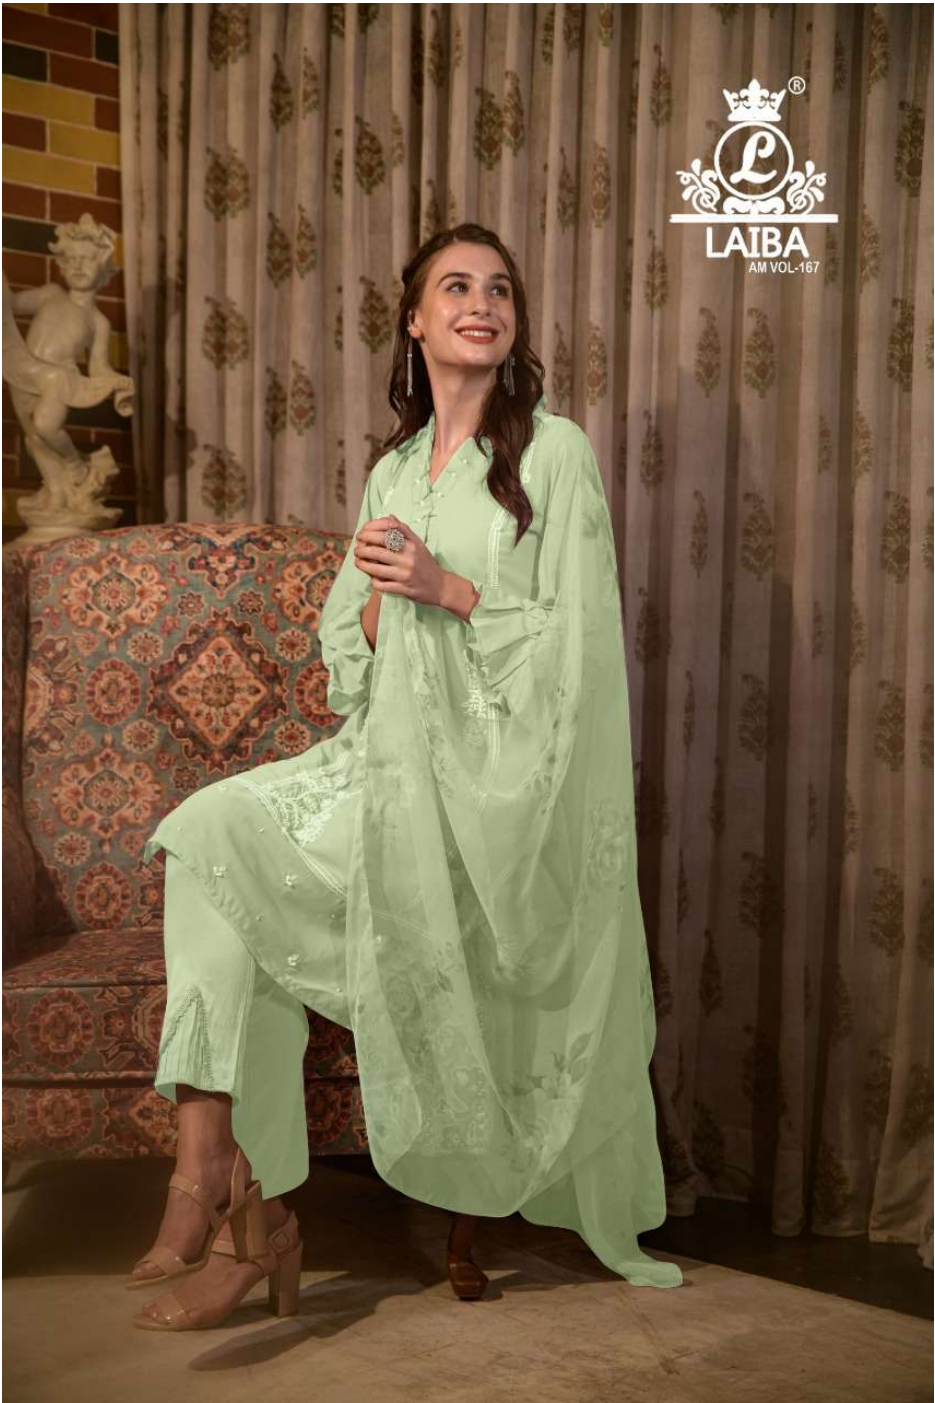

LAIBA
AM VOL-167

LAIBA
AM VOL-167

LAIBA
AM VOL-167

LAIBA
AM VOL-167

LAIBA
AM VOL-167

LAIBA
AM VOL-167

LAIBA
AM VOL-167

VOL-167

FABRICS DETAILS

TOP:-PURE GEORGETTE
BOTTOM:-PURE COTTON SARTIN STREACHABLE
SIZE:-XL

CARE INSTRUCTIONS

DRY CLEAN RECOMMENDED
DO NOT USE ANY TYPE OF BLEACH OR STAIN REMOVING CHEMICALS
WASH & SOAK COLORED & WHITE FABRICS SEPARATELY
DO NOT OVER EXPOSE DAMP FABRIC TO STRONG SUNLIGHT
IRON AT MODERATE TEMPERATURE