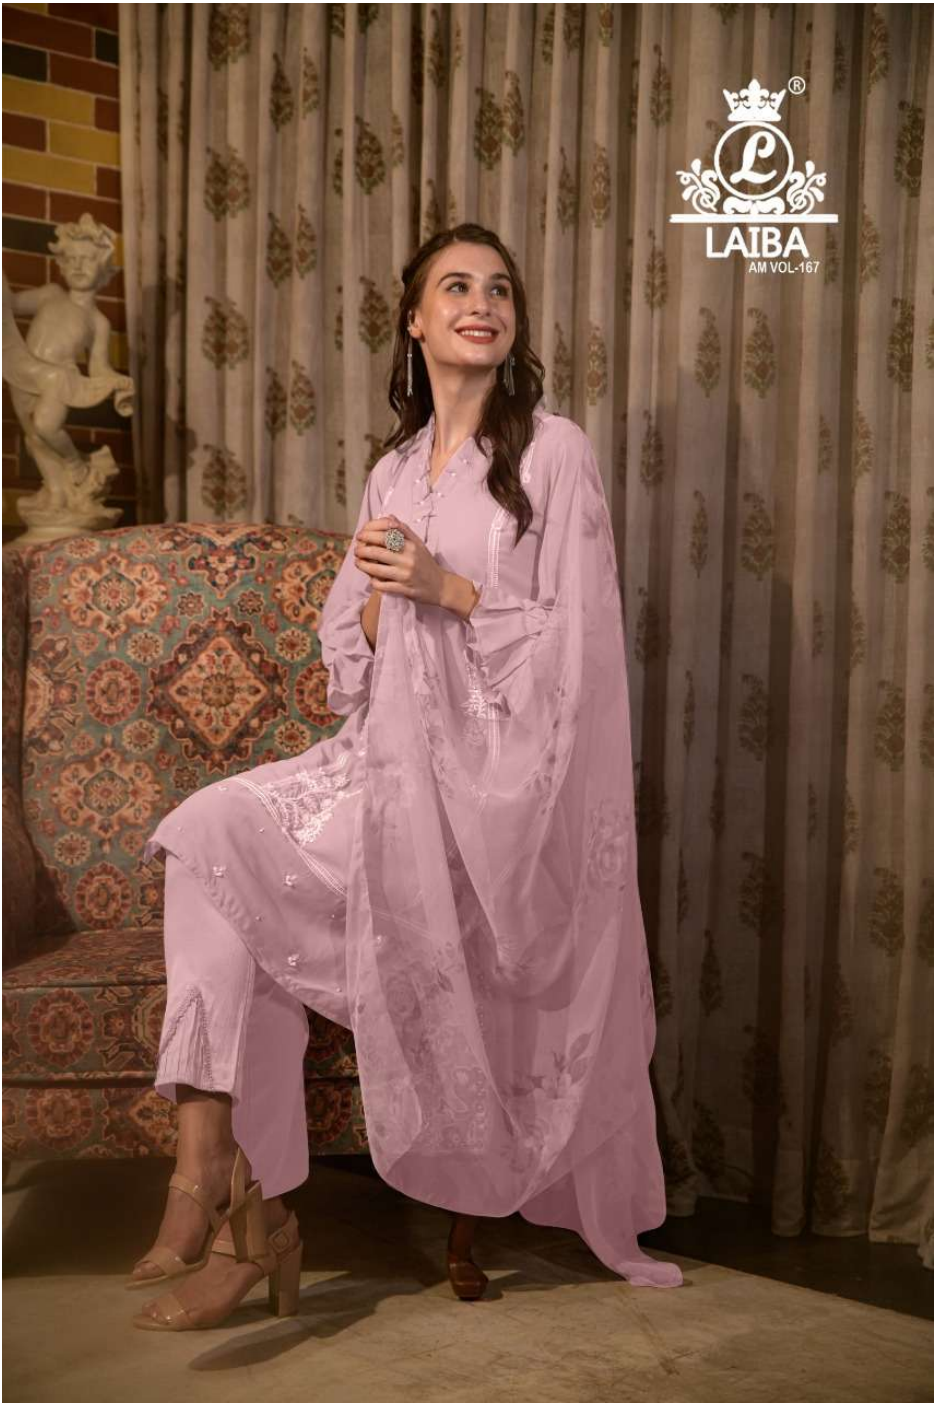

LAIBA
AM VOL-167

LAIBA
AM VOL-167

LAIBA
AM VOL-167

LAIBA
AM VOL-167

LAIBA
AM VOL-167

LAIBA
AM VOL-167

LAIBA
AM VOL-167

VOL-167

FABRICS DETAILS

TOP:-PURE GEORGETTE
BOTTOM:-PURE COTTON SARTIN STREACHABLE
SIZE:-XL

CARE INSTRUCTIONS

DRY CLEAN RECOMMENDED
DO NOT USE ANY TYPE OF BLEACH OR STAIN REMOVING CHEMICALS
WASH & SOAK COLORED & WHITE FABRICS SEPARATELY
DO NOT OVER EXPOSE DAMP FABRIC TO STRONG SUNLIGHT
IRON AT MODERATE TEMPERATURE