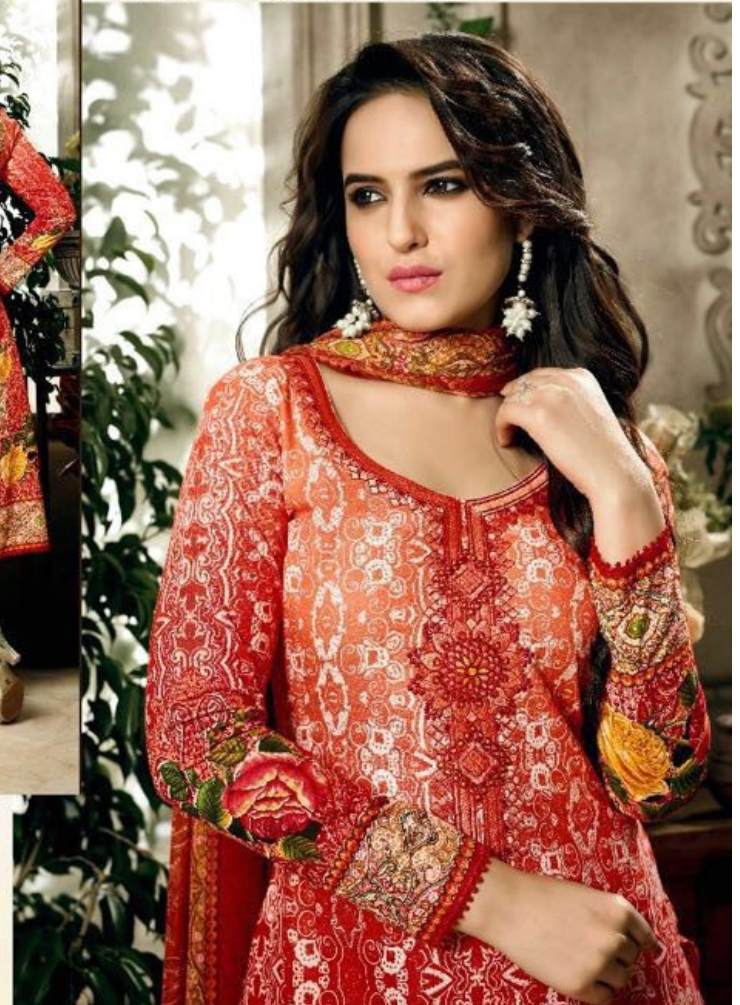

TEXTILE DEAL

65002

YELLOW PRINTED DU PATTA MAKES THE
ITS OWN BRINGING IN A COOL SEASON EFFECT

65004

TURN EVERY HEAD YOUR WAY AS YOU STROLL ACROSS IN AN OUTFIT FROM THE NEW INDIAN CROSS COLLECTION.

TEXTILE DEAL

TEXTILE DEAL

65006

SHE IS AN INTELLIGENT, AFFLUENT, SOPHISTICATED WOMEN WHO IS BASKING IN HER ABILITY TO MAKE IMPORTANT DECISIONS FOR HER SELF AND HER FAMILY.

CATCH THE SEASON'S REGIOUSLY
FEMINE MOOD THIS COLLECTION BEAUTIFUL CHIKU
PRINTED DRESS DU PAVTA INSPIRED BY THE BEAUTY OF NATURE.

A WHOLE NEW DIMENTION IN COOL COLOR SEASON
COLOURED DRESS

65003

TEXTILE DEAL

TEXTILE DEAL

65005

FLORAL BLISS IN SOFT GREEN AND RED PRINT WHICH GIVES A SWEETY FEMININE TOUCH TO YOUR PERSONALITY