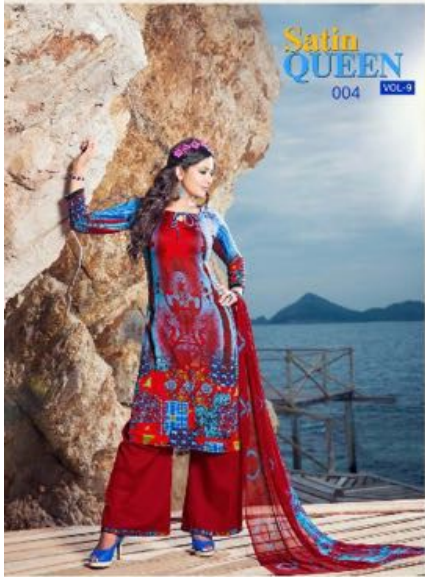

**TEXTILE DEAL**

**Satin QUEEN**  
003 VOL. 9

**Mehta™**

**Satin QUEEN**  
004 VOL-9

Mehta™

**TEXTILE DEAL**

**Satin QUEEN**  
005 VOL-9

Mehta™

Easy trendy and enjoyable ultra light fabric to grow with your life and style...

TEXTILE DEAL

Mehta™

**Satin QUEEN**  
009 VOL-9

Modern women grows herself in contemplation of our traditional outfits...