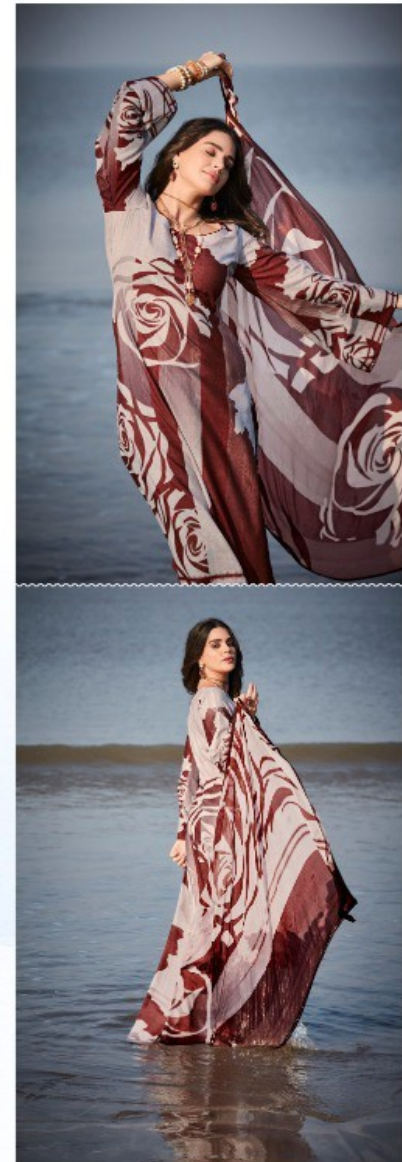

TEXTILE DEAL

Fida
A Brand by LCTM

**BEAUTY
SUTRA**
KEEP IT SIMPLE

• 1004 •