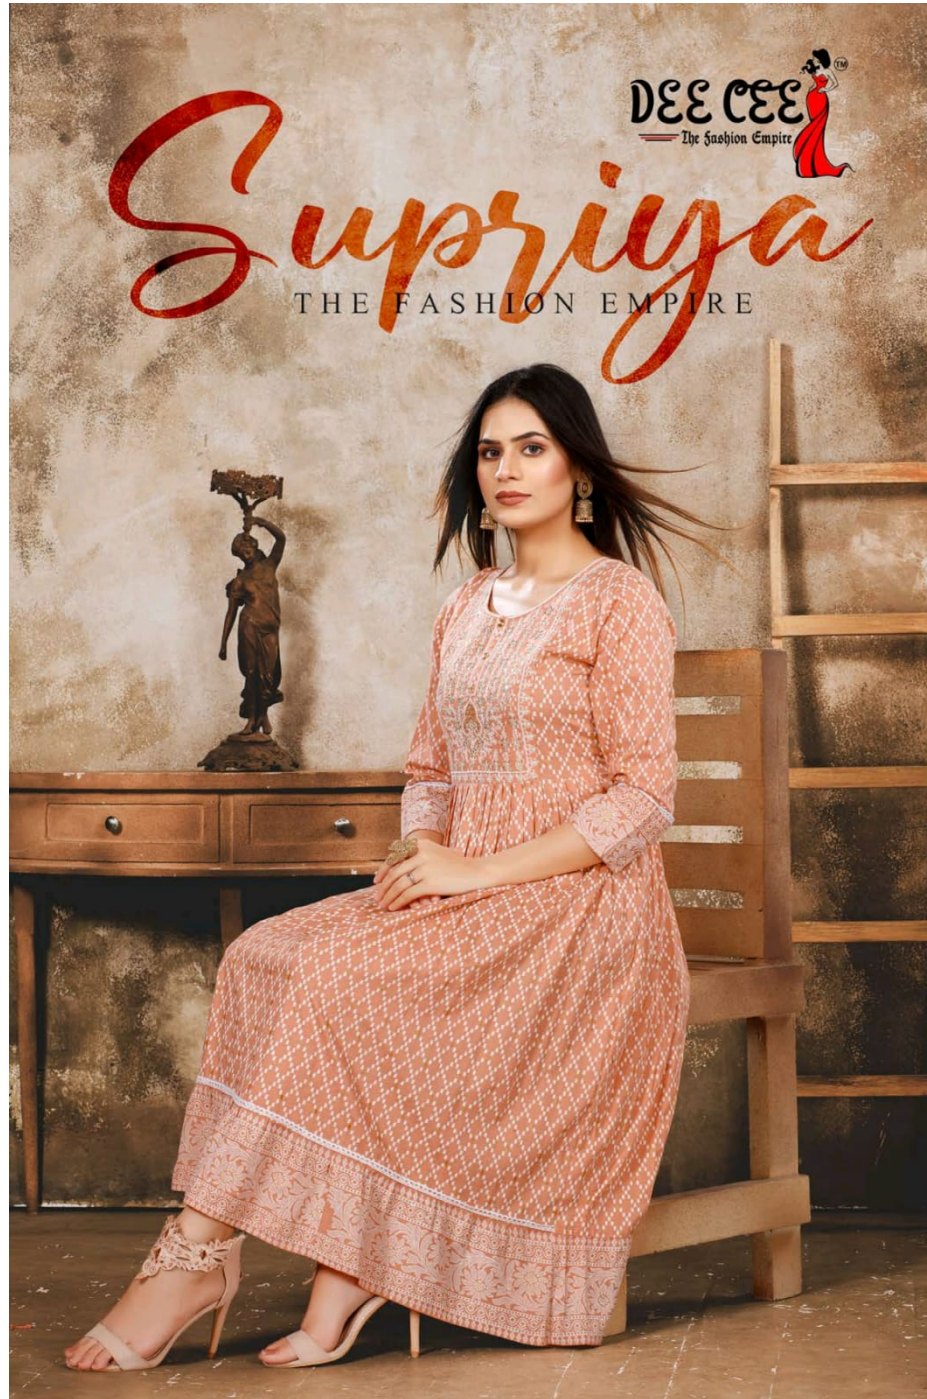

DEE CEE
— The Fashion Empire

Supriya

THE FASHION EMPIRE

Supriya

THE FASHION EMPIRE

FABRIC - RAYON SCREEN PRINT

LENGTH - 46

PETTRAN - STICHING PETTRAN WITH DORI WORK

SIZE - M L XL XXL 3XL 4XL

DEE CEE
The Fashion Empire
SUPRIYA

1001

DEE CEE
The Fashion Empire
SUPRIYA

PERFECTLY IMPERFECT

1003

DEE CEE
The Fashion Empire

AS INDIVIDUAL AS YOU.