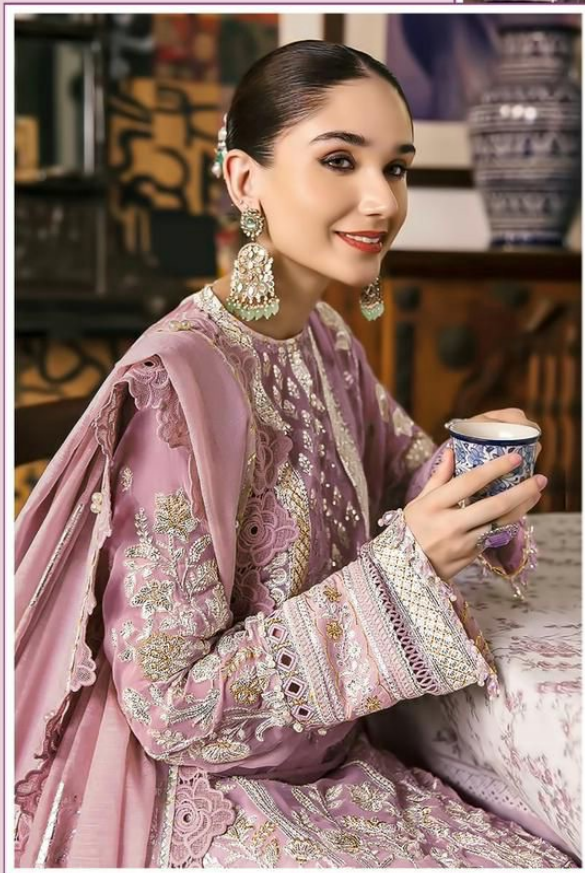

TOP:- FOX GEORGETTE  
DUPATTA:- NAZMEEN WITH  
EMBROIDERY  
BOTTOM / INNER:- SANTOON

S-693

TEXTILE DEAL

TOP:- FOX GEORGETTE  
DUPATTA:- NAZMEEN WITH  
EMBROIDERY  
BOTTOM / INNER:- SANTOON

S-693-B

TEXTILE DEAL

TOP:- FOX GEORGETTE  
DUPATTA:- NAZMEEN WITH  
EMBROIDERY  
BOTTOM / INNER:- SANTOON

S-693-C

TEXTILE DEAL

TOP:- FOX GEORGETTE  
DUPATTA:- NAZMEEN WITH  
EMBROIDERY  
BOTTOM / INNER:- SANTOON

S-693-D

TEXTILE DEAL

TOP:- FOX GEORGETTE  
DUPATTA:- NAZMEEN WITH EMBROIDERY  
BOTTOM / INNER:- SANTOON

S-693

TEXTILE DEAL

S-693-B

S-693-C

S-693-D