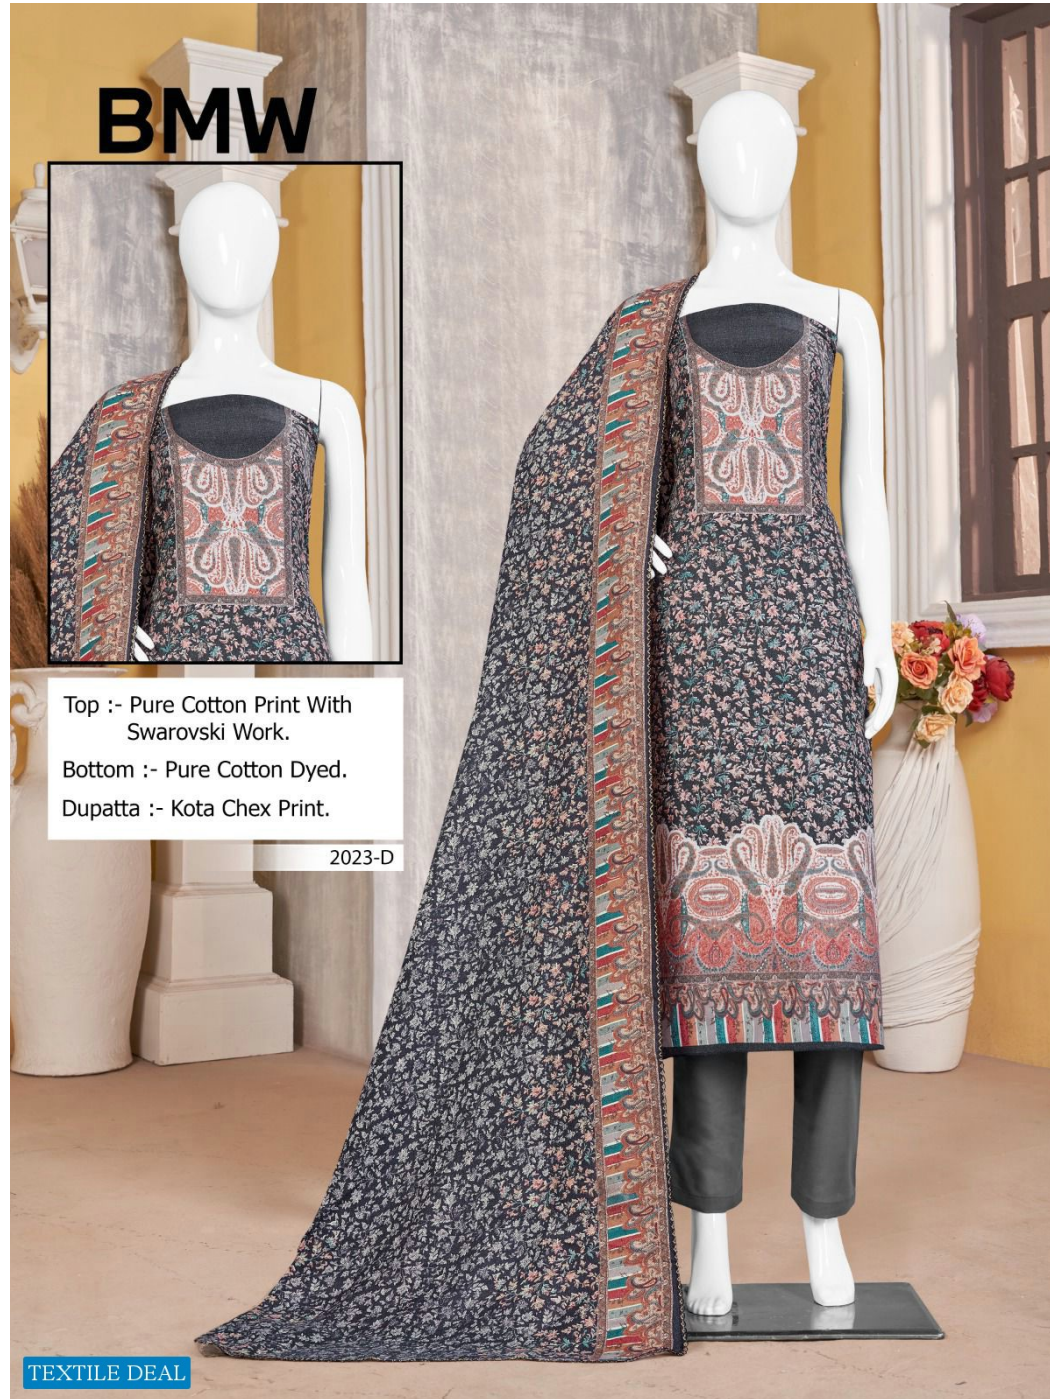

Always No.1

A PRODUCT BY

Gipson[®]

BMW

TEXTILE DEAL

BMW

Top :- Pure Cotton Print With Swarovski Work.
Bottom :- Pure Cotton Dyed.
Dupatta :- Kota Chex Print.

2023-D

TEXTILE DEAL

BMW

Top :- Pure Cotton Print With Swarovski Work.

Bottom :- Pure Cotton Dyed.

Dupatta :- Kota Chex Print.

2023-A

TEXTILE DEAL

TEXTILE DEAL

Gipson[®]

BMW

D.No :- 2023

TOP :- PURE COTTON PRINT WITH SWAROVSKI WORK

BOTTOM :- PURE COTTON DYED

DUPATTA :- PURE COTTON KOTA CHEX PRINT

BMW

Top :- Pure Cotton Print With Swarovski Work.
Bottom :- Pure Cotton Dyed.
Dupatta :- Kota Chex Print.

2023-C

BMW

Top :- Pure Cotton Print With Swarovski Work.
Bottom :- Pure Cotton Dyed.
Dupatta :- Kota Chex Print.

2023-B

TEXTILE DEAL