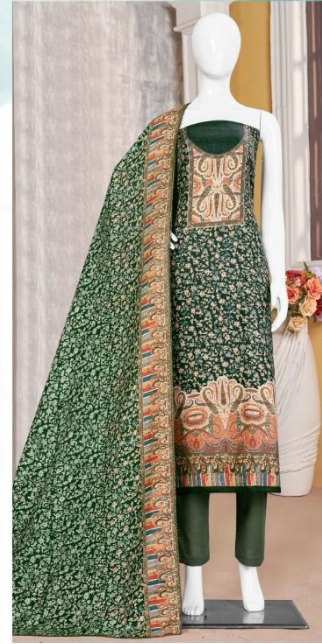

Always No.1

A PRODUCT BY

Gipson[®]

BMW

TEXTILE DEAL

BMW

Top :- Pure Cotton Print With Swarovski Work.
Bottom :- Pure Cotton Dyed.
Dupatta :- Kota Chex Print.

2023-D

TEXTILE DEAL

BMW

Top :- Pure Cotton Print With Swarovski Work.

Bottom :- Pure Cotton Dyed.

Dupatta :- Kota Chex Print.

2023-A

TEXTILE DEAL

TEXTILE DEAL

Gipson[®]

BMW

D.No :- 2023

TOP :- PURE COTTON PRINT WITH SWAROVSKI WORK

BOTTOM :- PURE COTTON DYED

DUPATTA :- PURE COTTON KOTA CHEX PRINT

BMW

Top :- Pure Cotton Print With Swarovski Work.
Bottom :- Pure Cotton Dyed.
Dupatta :- Kota Chex Print.

2023-C

BMW

Top :- Pure Cotton Print With Swarovski Work.
Bottom :- Pure Cotton Dyed.
Dupatta :- Kota Chex Print.

2023-B

TEXTILE DEAL