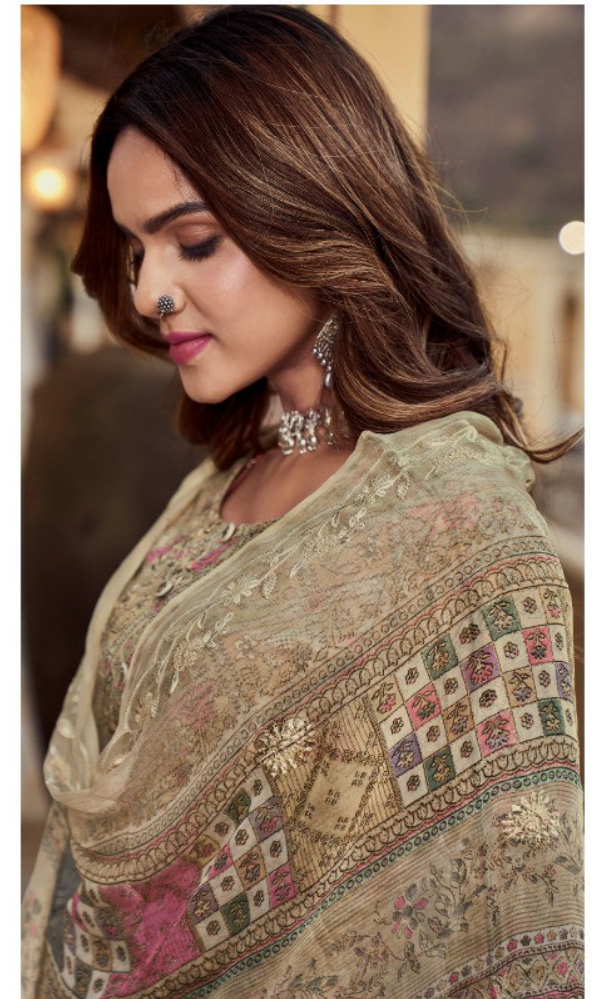

TEXTILE DEAL

← SIMAR® →

BEAUTIFUL ← → SHADES

1602

ROYAL

STIMAR®

1603

ELEGANCE