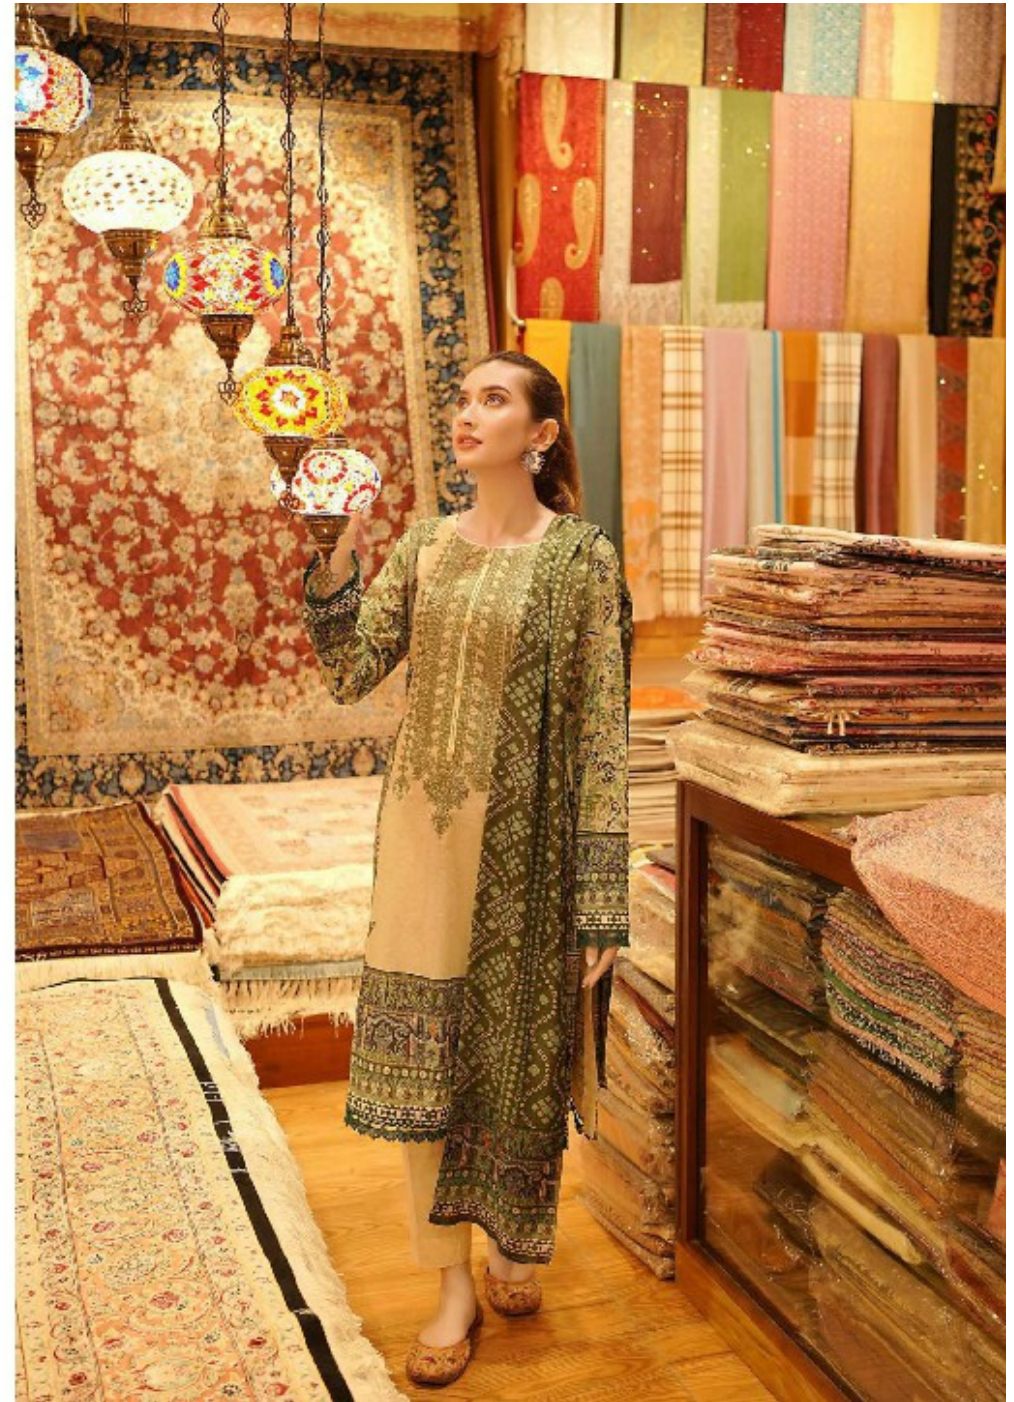

TEXTILE DEAL

TEXTILE DEAL

TEXTILE DEAL

A woman with dark hair pulled back is seated at a wooden table in an outdoor cafe. She is wearing a long-sleeved, patterned top with a floral design and a matching skirt. She is looking towards the camera with a slight smile. The background shows other wooden tables and chairs, suggesting a casual dining environment.