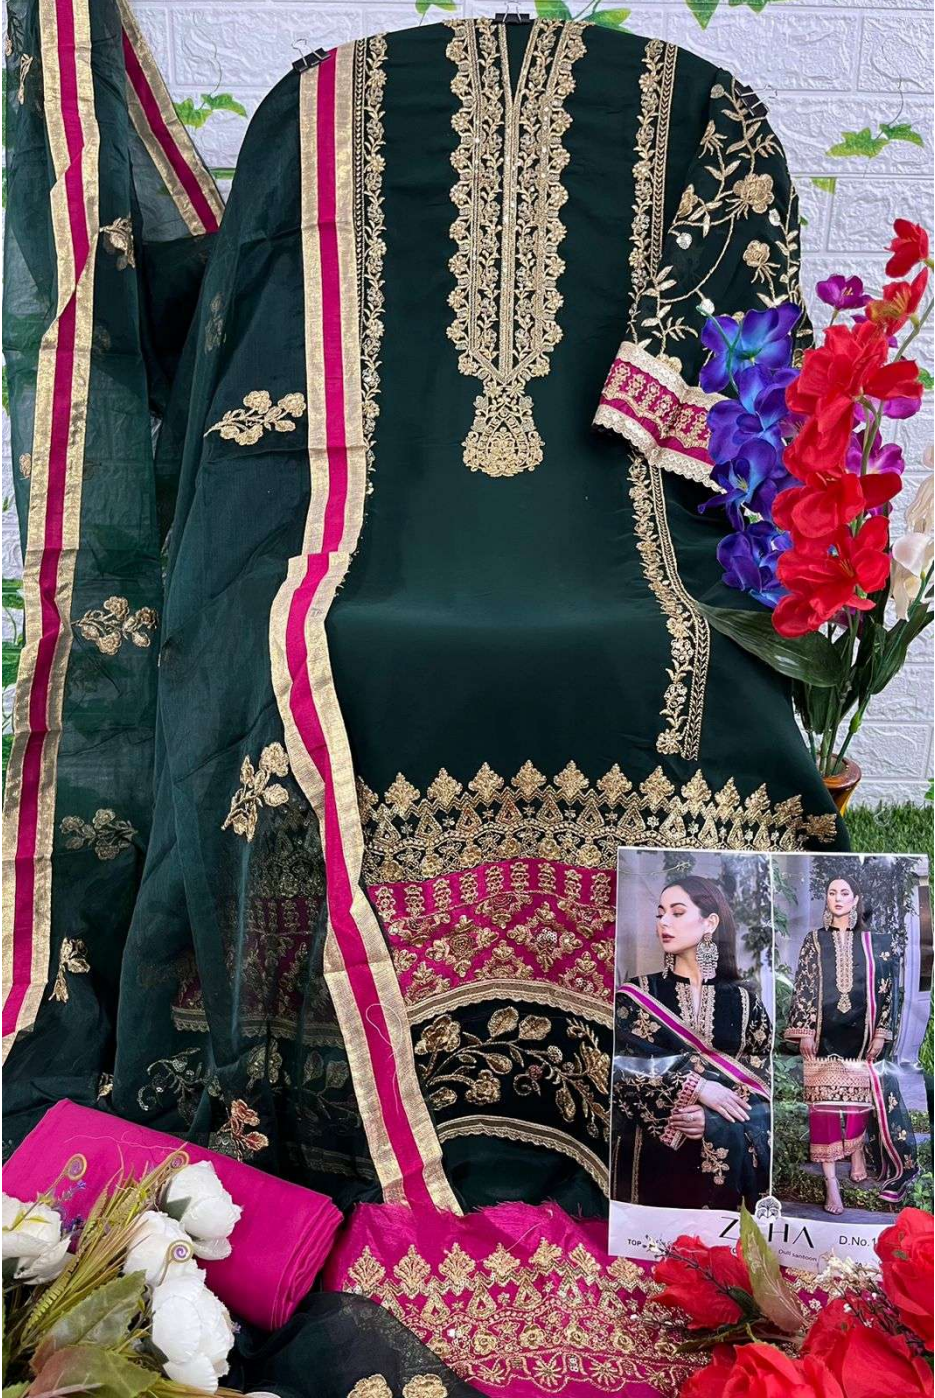

ZAHA
AALIYA
VOL-1

AALIYA
VOL-1

ZAHA

D.No.10120

TOP Fox Georgette
with Embroidery

BOTTOM-INNER Dull santoon

DUPATTA Nazmin
with Embroidery

AALIYA
VOL-1

ZAHA

D.No.10121

TOP Fox Georgette
with Embroidery

BOTTOM-INNER Dull santoon

DUPATTA Butterfly Net with
Heavy Embroidery

AALIYA
VOL-1

ZAHA

D.No.10122

TOP Fox Georgette
with Embroidery

BOTTOM-INNER Dull santoon

DUPATTA Orgenza with
Heavy Embroidery

ZAHA

AALIYA
VOL-1

10120

10121

10122

ZAHA D.No. 120
TOP: Fine Georgette with Embroidery
BOT: ... with Embroidery

ZAHA D.No.1012
TOP Fox Georgette with Embroidery
BOTTOM INNER Dull santoon

ZAHA
TOP Fox Georgette with Embroidery
BOTTOM-INNER