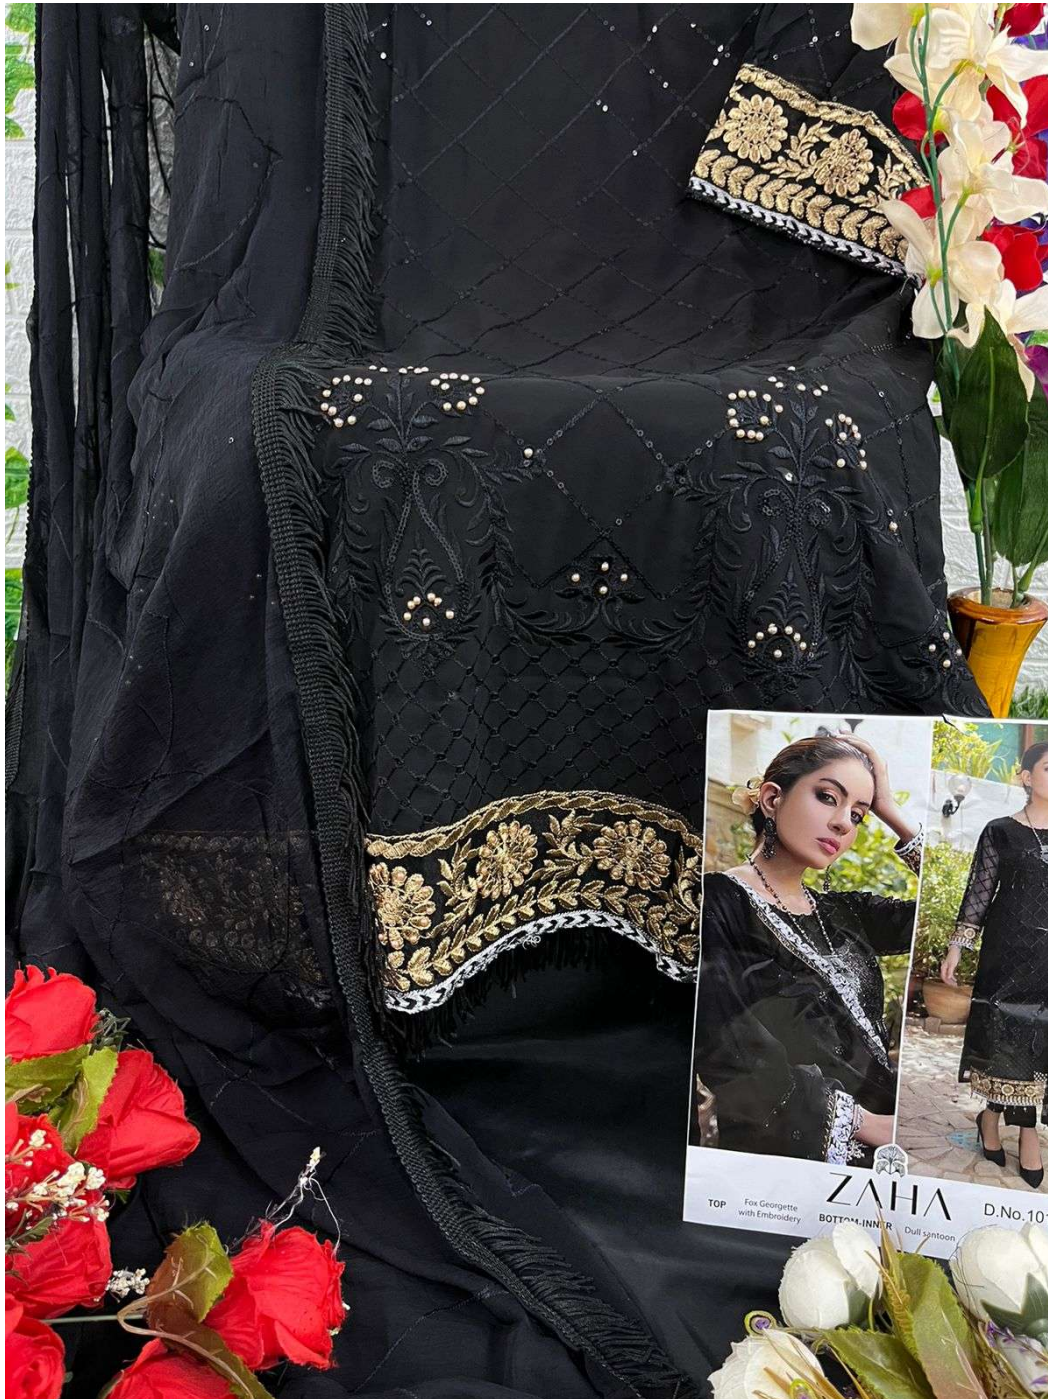

ZAHA
AALIYA
VOL-1

AALIYA
VOL-1

ZAHA

D.No.10120

TOP Fox Georgette
with Embroidery

BOTTOM-INNER Dull santoon

DUPATTA Nazmin
with Embroidery

AALIYA
VOL-1

ZAHA

D.No.10121

TOP Fox Georgette
with Embroidery

BOTTOM-INNER Dull santoon

DUPATTA Butterfly Net with
Heavy Embroidery

AALIYA
VOL-1

ZAHA

D.No.10122

TOP Fox Georgette
with Embroidery

BOTTOM-INNER Dull santoon

DUPATTA Orgenza with
Heavy Embroidery

ZAHA

AALIYA
VOL-1

10120

10121

10122

ZAHA D.No. 120
TOP: Fine Georgette with Embroidery
BOT: ... with Embroidery

ZAHA D.No.1012
TOP Fox Georgette with Embroidery
BOTTOM INNER Dull santoon

ZAHA
TOP Fox Georgette with Embroidery
BOTTOM-INNER