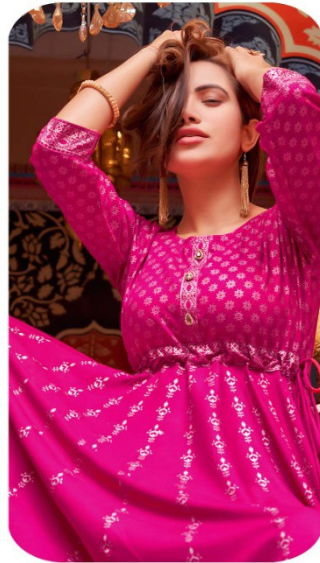

RA REATRA

RANI

TEXTILE DEAL