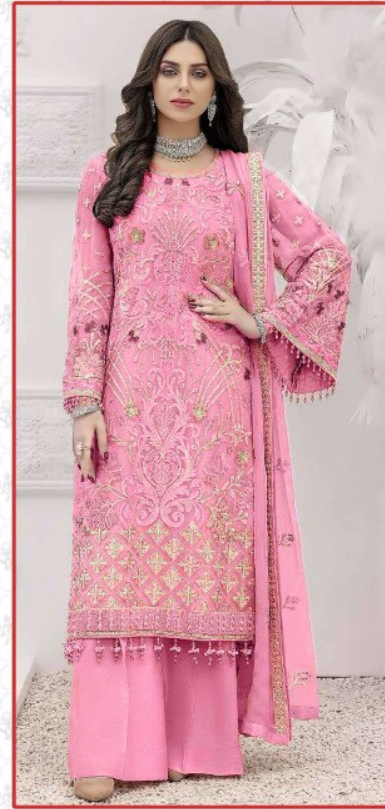

D.no-176-C