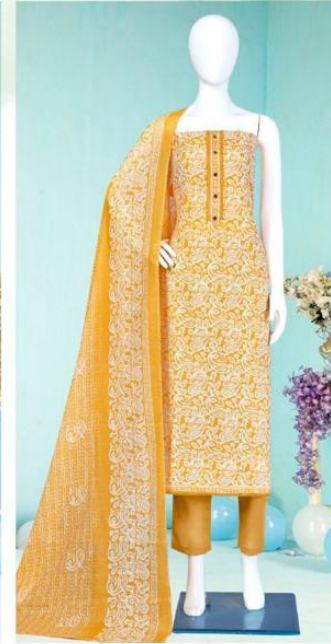

Always No.1
A PRODUCT BY
Bipson[®]
Jeep

TEXTILE DEAL

Bipson[®]

Jeep

TOP :- PURE COTTON PRINT WITH
Khatli Handwork work

BOTTOM :- PURE COTTON PRINT

DUPATTA :- PURE COTTON KOTA
EX PRINT

D.NO.2067-C

TEXTILE DEAL

Bipson[®]

Jeep

TOP :- PURE COTTON PRINT WITH
Khatli Handwork Work

BOTTOM :- PURE COTTON PRINT

DUPATTA :- PURE COTTON KOTA
EX PRINT

D.NO.2067-A

TEXTILE DEAL

TEXTILE DEAL

Gipson[®]
Jeep

D.No :- 2067

TOP :- PURE COTTON PRINT WITH
Khatli Handwork Work

BOTTOM :- PURE COTTON PRINT

DUPATTA :- PURE COTTON KOTA
CHEX PRINT

Gipson[®]

Jeep

TOP :- PURE COTTON PRINT WITH
Khatli Handwork Work

BOTTOM :- PURE COTTON PRINT

DUPATTA :- PURE COTTON KOTA
EX PRINT

D.NO.2067-D

TEXTILE DEAL

Bipson[®]

Jeep

TOP :- PURE COTTON PRINT WITH
Khatli Handwork Work