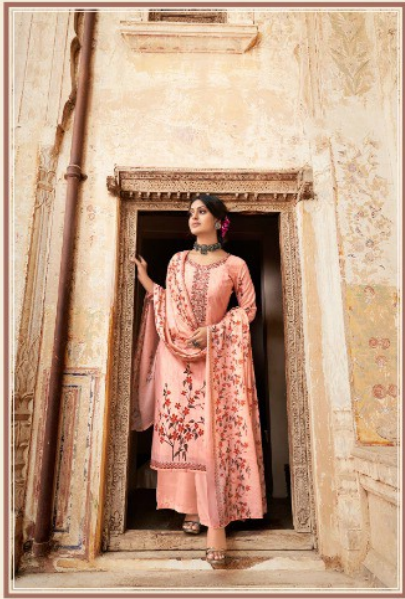

Zulfat®
Designer Suits

Simplicity THE NEW SIMPLICITY.

TEXTILE DEAL