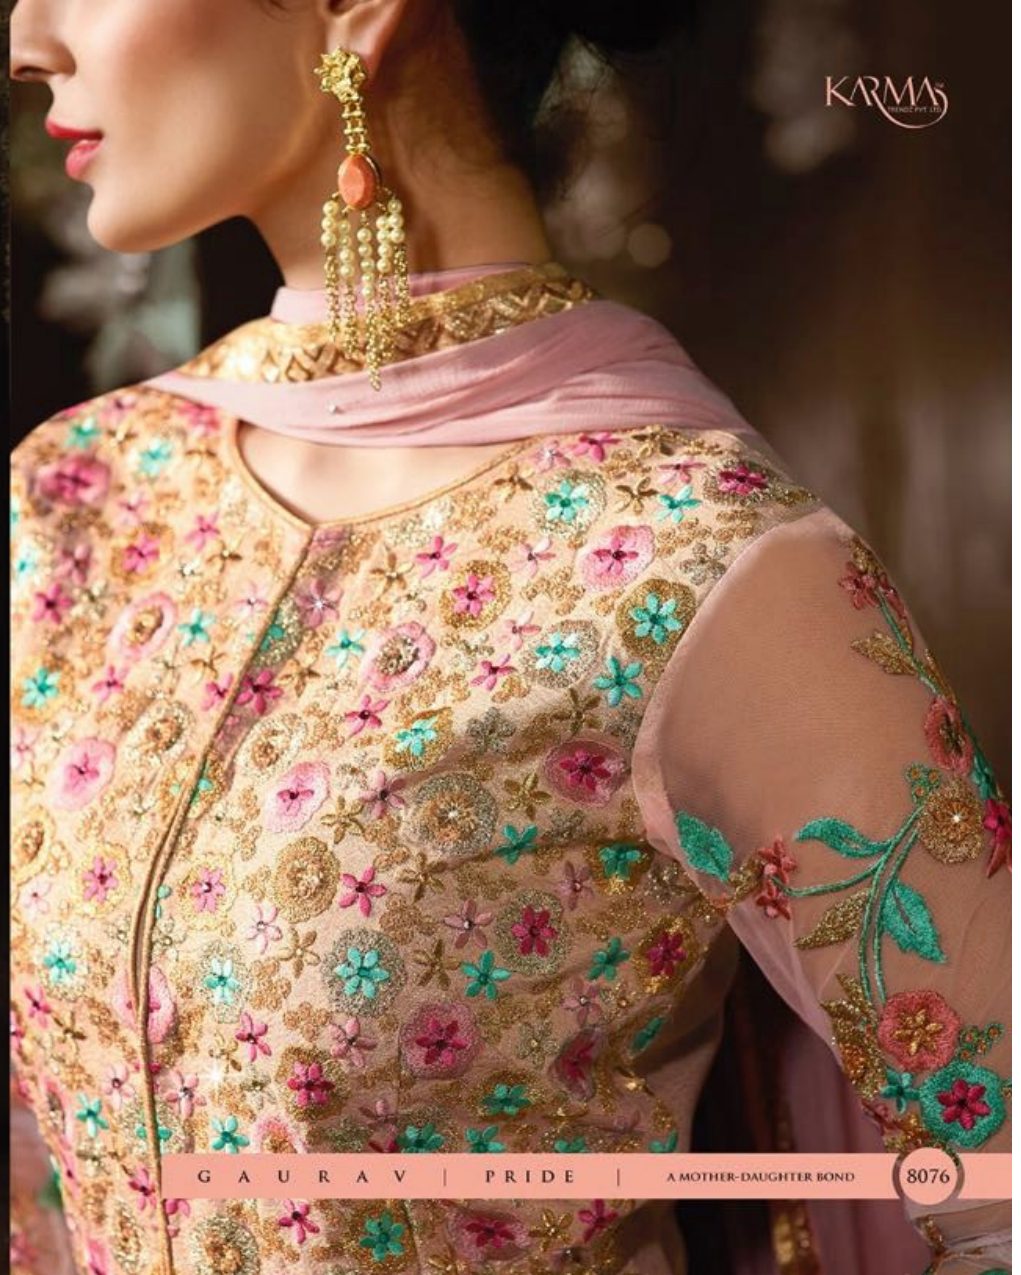

KARMA'S

G A U R A V | P R I D E | A M O T H E R - D A U G H T E R B O N D

8076