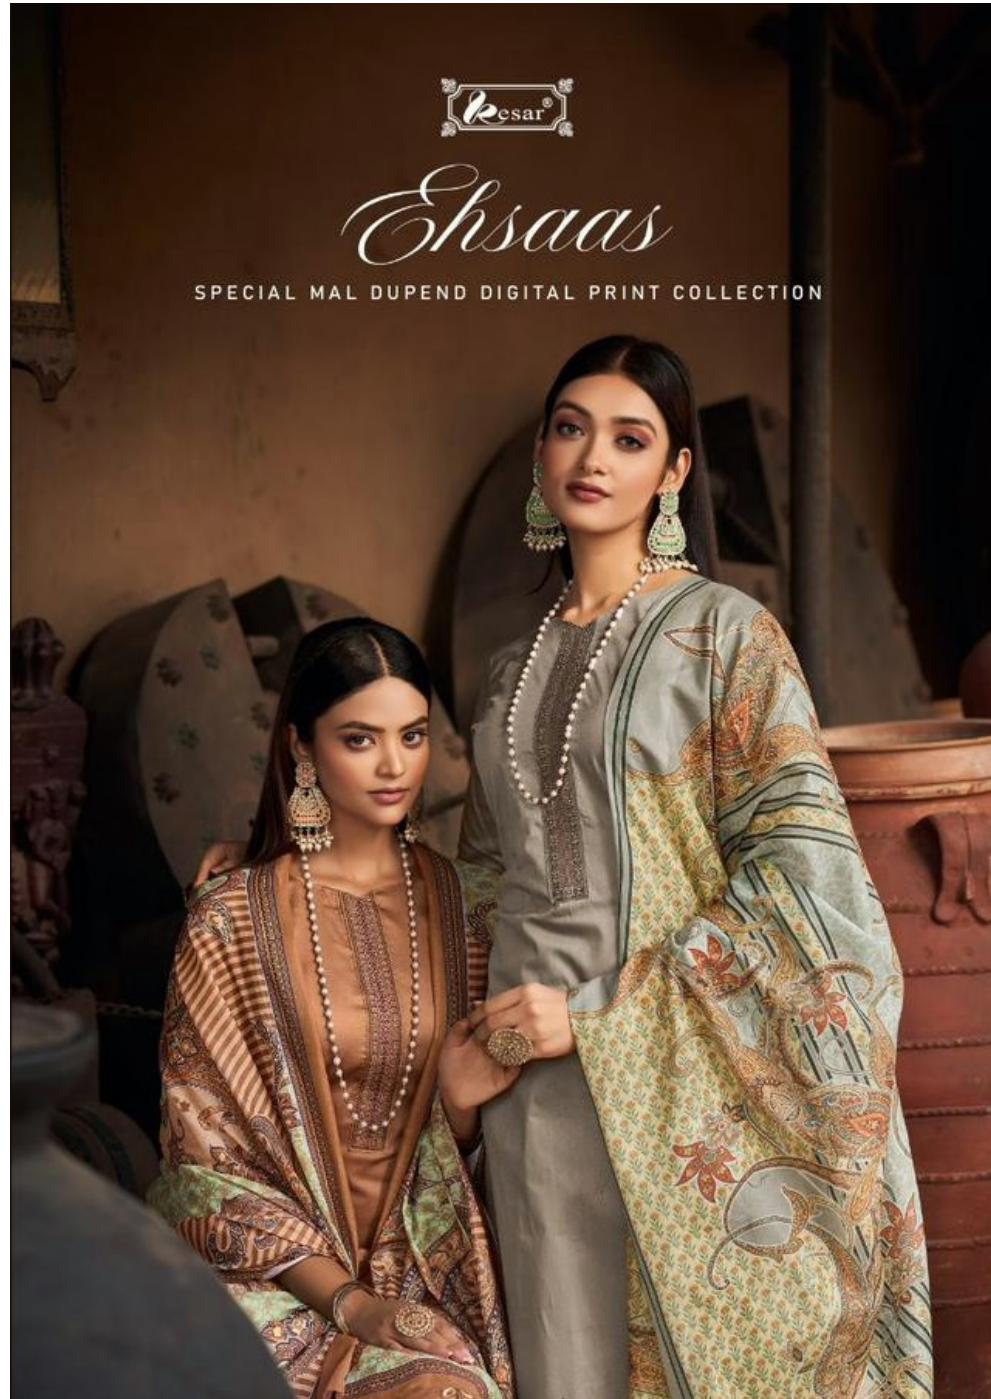

Ehsaas

SPECIAL MAL DUPEND DIGITAL PRINT COLLECTION

SUAVE ELEGANCE

Discover with this ultimate sense of ease
the beauty in its simplicity

TEXTILE DEAL

TEXTILE DEAL

SUAVE ELEGANCE

Charm with this subtle round and
the draping on it exquisite.

163-006

TEXTILE DEAL

GRACE & LACE

The grace and lace brand

is the shades of orange is perfect for this festive season.

163-001

TEXTILE DEAL

Resar®